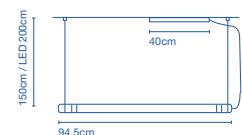

Neón de Luz NL - S <1,5 m

Código / Code
A70-405
A70-503

Acabados / Finish
Aluminio / Aluminium
(Cable susp. / Susp. wire 1,5m)
Aluminio LED / Aluminium LED
(Cable susp. / Susp. wire 2m)

Precios / prices
355 €
367 €