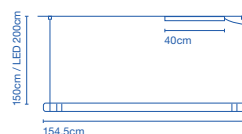

Neón Luz NL - S <1,5 m

Código / Code
A70-408
A70-505

Acabados / Finish
Aluminio / Aluminium
(Cable susp. / Susp. wire 1,5m)
Aluminio LED / Aluminium LED
(Cable susp. / Susp. wire 2m)

Precios / prices
411 €
520 €