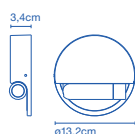

Ledtube R left

Código / Code

A622-033
A622-034
A622-035

Acabados / Finish

Aluminio satinado / Aluminium
Blanco / White (Ral 9003)
Negro / Black (Ral 9005)