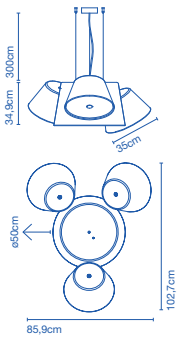

Tam Tam 3

**Pantalla Central
Central shade**

Código / Code

A633-002 39
A633-002 35
A633-002 46
A633-002 47
A633-002 45
A633-002 37

Acabados / Finish

Negro / *Black* (RAL 9011)
Blanco / *White* (RAL 1013)
Naranja / *Orange* (RAL 2000)
Marrón gris / *Brown Grey* (RAL 7013)
Verde / *Green* (Ral 6025)
Arena / *Sand* (RAL 7032)

Precios / prices

426 €
426 €
*466 €
*466 €
*466 €
*466 €

**Pantalla Satélite
Satellite shade**

Código / Code

A633-001 39
A633-001 35
A633-001 46
A633-001 47
A633-001 45
A633-001 37

Acabados / Finish

Negro / *Black* (RAL 9011)
Blanco / *White* (RAL 1013)
Naranja / *Orange* (RAL 2000)
Marrón gris / *Brown Grey* (RAL 7013)
Verde / *Green* (Ral 6025)
Arena / *Sand* (RAL 7032)