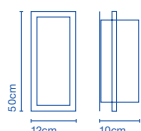

MANHATTAN

Joan Gaspar

* Disponible hasta finalización de existencias. Consultar stock. / Available until depletion of stocks. Check with us before orders are made.

Manhattan 50