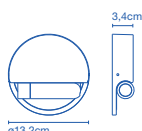

Ledtube R right

Código / Code	Acabados / Finish	Precios / prices
A622-030	Aluminio satinado / Aluminium	218 €
A622-031	Blanco / White (Ral 9003)	218 €
A622-032	Negro / Black (Ral 9005)	218 €

Estructura de aluminio inyectado y pieza frontal de policarbonato transparente. Pulsador incorporado para encender o apagar la fuente de luz al abrir o cerrar el aplique.
/ Injected aluminium structure and a frontal piece of transparent polycarbonate. Incorporated press button to switch on or off when opening or closing the wall lamp.