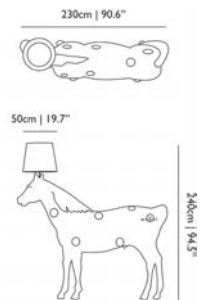

HORSE LAMP

Horse Lamp, base, black

Horse lamp, shade, black

code	rrp (excl. VAT)	Assortment Category	m3	weight (incl. packaging)	colli	in stock
8718282328324	€3.897,00	LIGHTING	4.28	120,0 kg | 264,6 lb	1	•
8718282337890	€397,00	LIGHTING	0.08	2,0 kg | 4,4 lb	1	•

Designer
Front, 2006

Material
PVC viscose laminate shade, a metal frame structure and polyester horse

Base and shade to be ordered separately.
Input voltage: 220-240V ~ 50/60Hz
Lampholder: 1 x E27
Switch: On/off, Europlug
Light source: 60W MAX type A (not included)
Cable Length: 3.00 m
Cable Colour: Black