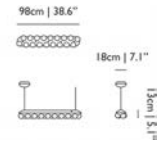

Material

HIPS housing; PMMA lightguide; Glass bulbs

Input voltage: 110-240V ~50Hz
Power consumption: MAX 10.3W
Colour Temperature: 2000/2700K / CRI 80
Dimmable: Mains dimmable, see website for dimming advice.
Luminous flux (Lumen, lm): 800 lm
Light source: 18 LEDs
Cable Length: 4.00 m
Cable Colour: Transparent
Canopy: Plastic Pebble in matching colour