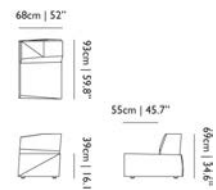

SOMETHING LIKE THIS SOFA SINGLE SEAT ELEMENT

	code	rrp (excl. VAT)	Assortment Category	m3	weight (incl. packaging)	colli	in stock
SLT Single Seat Element Cat I	PSLTSINGI	€1.570,00	MTO FURNITURE	0.50	20,0 kg | 44,1 lb	1	7W
SLT Single Seat Element Cat II	PSLTSINGII	€1.639,00	MTO FURNITURE	0.50	20,0 kg | 44,1 lb	1	7W
SLT Single Seat Element Cat III	PSLTSINGIII	€1.698,00	MTO FURNITURE	0.50	20,0 kg | 44,1 lb	1	7W
SLT Single Seat Element Cat IV	PSLTSINGIV	€1.791,00	MTO FURNITURE	0.50	20,0 kg | 44,1 lb	1	7W
SLT Single Seat Element Cat V	PSLTSINGV	€1.985,00	MTO FURNITURE	0.50	20,0 kg | 44,1 lb	1	7W
SLT Single Seat Element Cat LI	PSLTSINGLI	€2.078,00	MTO FURNITURE	0.50	20,0 kg | 44,1 lb	1	7W
SLT Single Seat Element Cat LII	PSLTSINGLII	€2.407,00	MTO FURNITURE	0.50	20,0 kg | 44,1 lb	1	7W
SLT Single Seat Element Cat LIII	PSLTSINGLIII	€2.736,00	MTO FURNITURE	0.50	20,0 kg | 44,1 lb	1	7W

Designer
Maarten Baas, 2017

Material
Wood, foam, steel

This is a multi-element sofa system! For exact measurements for each composition and to create your own composition we invite you to use the product configurator for this sofa at <http://www.moool.com/SLTconfigurator>