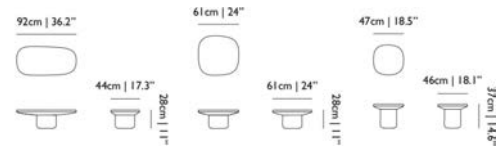

OBON TABLES

	code	rrp (excl. VAT)	Assortment Category	m3	weight (incl. packaging)	colli	in stock
Obon Table Square High	MOTOBONSH--	€ 524,00	SMALL FURNITURE	0.15	12,0 kg | 26,5 lb	1	•
Obon Table Square Low	MOTOBONSL--	€ 697,00	SMALL FURNITURE	0.22	17,0 kg | 37,5 lb	1	•
Obon Table Rectangle Low	MOTOBONRL--	€ 785,00	SMALL FURNITURE	0.28	18,0 kg | 39,7 lb	1	•
Obon Table Square High Grey	8718282340289	€ 524,00	SMALL FURNITURE	0.15	12,0 kg | 26,5 lb	1	•
Obon Table Square Low Grey	8718282340296	€ 697,00	SMALL FURNITURE	0.22	17,0 kg | 37,5 lb	1	•
Obon Table Rectangle Low Grey	8718282340272	€ 785,00	SMALL FURNITURE	0.28	18,0 kg | 39,7 lb	1	•

Designer
Simone Bonanni, 2017

Each Obon Table is handcrafted and unique. The Obon tables, therefore, may vary slightly in size and glaze finish.

Material
Ceramics, top is glazed