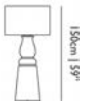

FAROOO S

	code	rrp (excl. VAT)	Assortment Category	m3	weight (incl. packaging)	colli	in stock
Farooo, base S, white	8718282299723	€731,00	LIGHTING	0.33	19,0 kg | 41,9 lb	1	•
Farooo, round shade S, white	8718282340005	€457,00	LIGHTING	0.26	5,0 kg | 11,0 lb	1	•

Designer
Marcel Wanders, 2012

Material
Fibreglass base, shade PVC/viscose, laminate structure

Shade and base to be ordered separately.

Input voltage: 220-240V ~ 50/60Hz
Lampholder: 2 x E27
Dimmable: Slide floor dimmer, Europlug
Light source: 75W MAX (not included)
Cable Length: 3.00 m
Cable Colour: Black

70cm | 27.5"