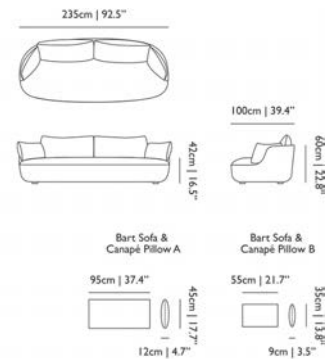

SOFAS

BART SOFA

	code	rrp (excl. VAT)	Assortment Category	m3	weight (incl. packaging)	colli	in stock
Bart Sofa Cat I	PBARTSOFAI	€4.425,00	MTO FURNITURE	1.89	89,0 kg | 196,2 lb	1	10W
Bart Sofa Cat II	PBARTSOFAII	€4.762,00	MTO FURNITURE	1.89	89,0 kg | 196,2 lb	1	10W
Bart Sofa Cat III	PBARTSOFAIII	€5.047,00	MTO FURNITURE	1.89	89,0 kg | 196,2 lb	1	10W
Bart Sofa Cat IV	PBARTSOFAIV	€5.499,00	MTO FURNITURE	1.89	89,0 kg | 196,2 lb	1	10W
Bart Sofa Cat V	PBARTSOFAV	€6.444,00	MTO FURNITURE	1.89	89,0 kg | 196,2 lb	1	10W
Bart Sofa Cat LI	PBARTSOFALI	€6.631,00	MTO FURNITURE	1.89	89,0 kg | 196,2 lb	1	10W
Bart Sofa Cat LII	PBARTSOFALII	€8.098,00	MTO FURNITURE	1.89	89,0 kg | 196,2 lb	1	10W
Bart Sofa Cat LIII	PBARTSOFALIII	€9.565,00	MTO FURNITURE	1.89	89,0 kg | 196,2 lb	1	10W

Designer
Moool Works | Bart Schilder, 2012

Including pillows, produced with removable covers for seat.

Material
Wooden frame covered in foam and dacron, the seat cushion is made in foam.