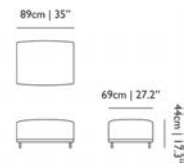

Material

Wood frame covered in foam and dacron.