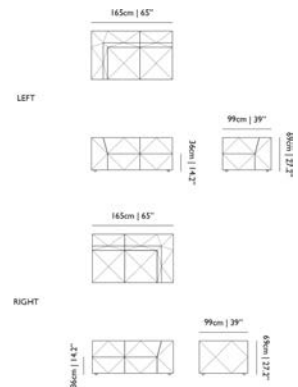

Designer

Marcel Wanders, 2018

Material

Wood, Steel springs, Foam

This is a multi-element sofa system! For exact measurements for each composition and to create your own composition we invite you to go to <https://www.mooodi.com/bff-sofa> and use the product configurator.