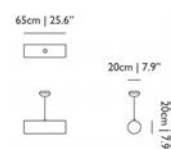

TUBE

	code	rrp (excl. VAT)	Assortment Category	m3	weight (incl. packaging)	colli	in stock
Tube, white	MOLTU-----W	€198,00	LIGHTING	0.04	2,0 kg | 4,4 lb	1	•

Designer
Marcel Wanders, 1998

Input voltage: 220-240V ~ 50/60Hz
Lampholder: 1 x E27
Light source: 60 W MAX type A (not included)
Cable Length: 4.00 m
Cable Colour: Black
Canopy: White pebble

Material
PVC/viscose laminate on metal frame, chromed steel pendant