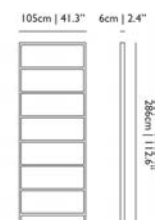

Material

Stained: Solid Oak | Lacquered: RAL colours