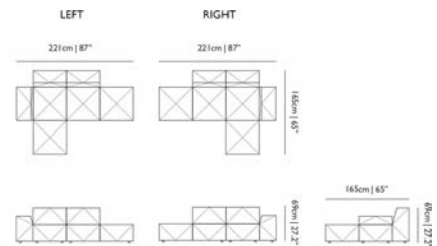

BFF QUICK SHIPMENT PROGRAM

	code	rrp (excl. VAT)	Assortment Category	m3	weight (incl. packaging)	colli	in stock
QSP, BFF, Chaise Longue Left CL01, Vesper Silver	8718282320519	€2.341,00	QSP FURNITURE	1.61	59,0 kg | 130,1 lb	1	•
QSP, BFF, Dormeuse Left DE07, Vesper Silver	8718282198842	€1.898,00	QSP FURNITURE	1.10	47,0 kg | 103,6 lb	1	•
QSP, BFF, Chaise Longue Right CL02, Vesper Silver	8718282321226	€2.341,00	QSP FURNITURE	1.61	59,0 kg | 130,1 lb	1	•
QSP, BFF, Dormeuse Right DE08, Vesper Silver	8718282321240	€1.898,00	QSP FURNITURE	1.10	47,0 kg | 103,6 lb	1	•

Designer
Marcel Wanders, 2018

For faster delivery two compositions are in stock: BFF Sofa composition right and left upholstered in Vesper Silver.

Material
Wood, Steel springs, Foam