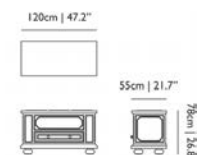

Colours

Stained white, hand-painted artwork