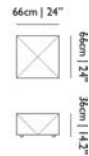

Material

Wood, Steel springs, Foam

This is a multi-element sofa system! For exact measurements for each composition and to create your own composition we invite you to go to <https://www.moooli.com/bff-sofa> and use the product configurator.