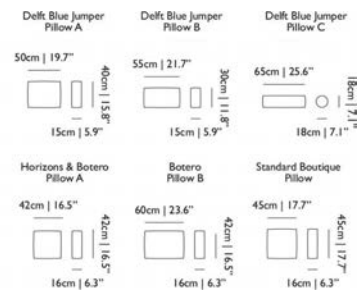

Designer
Lorenza Bozzoli, 2016

Pillow set of 4 red/cayenne pillows (1,2,3,4) and one (5) matching with sofa colour.

Material

Filling: 50% fibres/50% goose feathers; Fringes: 100% Viscose

BOUTIQUE PILLOWS

	code	rrp (excl. VAT)	Assortment Category	m3	weight (incl. packaging)	colli	in stock
Boutique Pillow Arredo Leather	MOSBTPINK-C22	€314,00	MTO FURNITURE	0.05	2,0 kg | 4,4 lb	1	7W
Pillow (Btq) 45x45x16 Cat I	PPILLRE02I	€172,00	MTO FURNITURE	0.05	2,0 kg | 4,4 lb	1	10W
Pillow (Btq) 45x45x16 Cat II	PPILLRE02II	€189,00	MTO FURNITURE	0.05	2,0 kg | 4,4 lb	1	10W
Pillow (Btq) 45x45x16 Cat III	PPILLRE02III	€203,00	MTO FURNITURE	0.05	2,0 kg | 4,4 lb	1	10W
Pillow (Btq) 45x45x16 Cat IV	PPILLRE02IV	€226,00	MTO FURNITURE	0.05	2,0 kg | 4,4 lb	1	10W
Pillow (Btq) 45x45x16 Cat V	PPILLRE02V	€274,00	MTO FURNITURE	0.05	2,0 kg | 4,4 lb	1	10W
Pillow (Btq) 45x45x16 Cat LI	PPILLRE02LI	€271,00	MTO FURNITURE	0.05	2,0 kg | 4,4 lb	1	10W
Pillow (Btq) 45x45x16 Cat LII	PPILLRE02LII	€331,00	MTO FURNITURE	0.05	2,0 kg | 4,4 lb	1	10W
Pillow (Btq) 45x45x16 Cat LIII	PPILLRE02LIII	€409,00	MTO FURNITURE	0.05	2,0 kg | 4,4 lb	1	10W

Designer
Marcel Wanders, 2005

For fabric options see 'Rectangular pillows' in fabrics matrix.

Material

Filling: 50% fibres/50% goose feathers

CLOUD PILLOWS

	code	rrp (excl. VAT)	Assortment Category	m3	weight (incl. packaging)	colli	in stock
Cloud Pillow 35x35 Cat I	PPILLRO02I	€174,00	MTO FURNITURE	0.05	2,0 kg | 4,4 lb	1	10W
Cloud Pillow 35x35 Cat II	PPILLRO02II	€192,00	MTO FURNITURE	0.05	2,0 kg | 4,4 lb	1	10W
Cloud Pillow 35x35 Cat III	PPILLRO02III	€209,00	MTO FURNITURE	0.05	2,0 kg | 4,4 lb	1	10W
Cloud Pillow 35x35 Cat IV	PPILLRO02IV	€234,00	MTO FURNITURE	0.05	2,0 kg | 4,4 lb	1	10W
Cloud Pillow 35x35 Cat V	PPILLRO02V	€289,00	MTO FURNITURE	0.05	2,0 kg | 4,4 lb	1	10W
Cloud Pillow 35x35 Cat LI	PPILLRO02LI	€292,00	MTO FURNITURE	0.05	2,0 kg | 4,4 lb	1	10W
Cloud Pillow 35x35 Cat LII	PPILLRO02LII	€360,00	MTO FURNITURE	0.05	2,0 kg | 4,4 lb	1	10W
Cloud Pillow 35x35 Cat LIII	PPILLRO02LIII	€451,00	MTO FURNITURE	0.05	2,0 kg | 4,4 lb	1	10W
Cloud Pillow 50x27 Cat I	PPILLRO01I	€174,00	MTO FURNITURE	0.05	2,0 kg | 4,4 lb	1	10W
Cloud Pillow 50x27 Cat II	PPILLRO01II	€192,00	MTO FURNITURE	0.05	2,0 kg | 4,4 lb	1	10W
Cloud Pillow 50x27 Cat III	PPILLRO01III	€209,00	MTO FURNITURE	0.05	2,0 kg | 4,4 lb	1	10W
Cloud Pillow 50x27 Cat IV	PPILLRO01IV	€234,00	MTO FURNITURE	0.05	2,0 kg | 4,4 lb	1	10W
Cloud Pillow 50x27 Cat V	PPILLRO01V	€289,00	MTO FURNITURE	0.05	2,0 kg | 4,4 lb	1	10W
Cloud Pillow 50x27 Cat LI	PPILLRO01LI	€292,00	MTO FURNITURE	0.05	2,0 kg | 4,4 lb	1	10W
Cloud Pillow 50x27 Cat LII	PPILLRO01LII	€360,00	MTO FURNITURE	0.05	2,0 kg | 4,4 lb	1	10W
Cloud Pillow 50x27 Cat LIII	PPILLRO01LIII	€451,00	MTO FURNITURE	0.05	2,0 kg | 4,4 lb	1	10W

Designer
Marcel Wanders, 2013

For fabric options see 'Round pillows' in fabrics matrix.

Material

100% cut foam

HERITAGE & OIL PILLOWS

	code	rrp (excl. VAT)	Assortment Category	m3	weight (incl. packaging)	colli	in stock
Heritage, Set of 3 pillows	MOSCNPS-16-A	€635,00	MTO FURNITURE	0.09	4,0 kg | 8,8 lb	1	10W
Oil, Set of 3 pillows	MOSCNPS-17-A	€635,00	MTO FURNITURE	0.09	4,0 kg | 8,8 lb	1	10W

Designer
Marcel Wanders, 2012

Pillows are filled with a mixture of feather and 100% polyester fiber hollow siliconized.

Material

Heritage: 78% cotton, 22% polyamid Oil: 63% viscose, 28% cotton, 9% polyamide