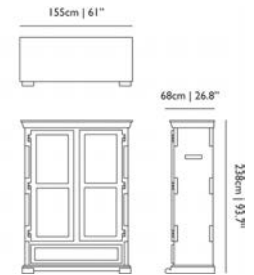

STORAGE

PAPER CUPBOARD

	code	rrp (excl. VAT)	Assortment Category	m3	weight (incl. packaging)	colli	in stock
Paper Cupboard, RAL 6021	MOCPCUP6021	€4.289,00	QSP FURNITURE	1.43	126,0 kg | 277,8 lb	4	•
Paper Cupboard, patch #04	MOCPCUP---P	€4.833,00	QSP FURNITURE	1.43	126,0 kg | 277,8 lb	4	•
Paper Cupboard, white	MOCPCUP---W	€3.927,00	QSP FURNITURE	1.43	126,0 kg | 277,8 lb	4	•

Designer

Studio Job, 2005

Material

Wood and cardboard, finished with paper, polyurethane (PU) and wood veneer

Colours

RAL 6021 (Pale green), White

The Paper collection illustrates its story with a lacquered paper finish. Available in different RAL colours. Refer to website for the RAL colours of patchwork option.