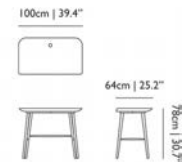

WOOD

Wood, black

code	rrp (excl. VAT)
8718282339368	€1.375,00

Assortment Category	m3	weight (incl. packaging)	colli	in stock
QSP FURNITURE	0.55	13,0 kg | 28,7 lb	1	•

Designer
Marcel Wanders, 2010

Top features a 50mm plug hole for your cables. Black stained.

Material
Solid beech frame, 3D pressed Oak veneer Top