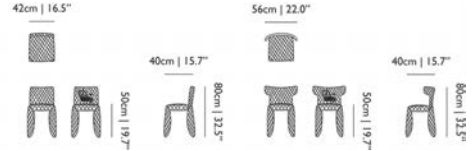

DINING CHAIRS

MONSTER CHAIR

	code	rrp (excl. VAT)	Assortment Category	m3	weight (incl. packaging)	colli	in stock
Monster Chair DM	MOSMCX---DM	€1.204,00	MTO FURNITURE	0.32	14,0 kg | 30,9 lb	1	10W
Monster Chair DM, arms	MOSMC-----DM	€1.601,00	MTO FURNITURE	0.32	14,0 kg | 30,9 lb	1	10W
Monster Chair DM with embroidery	MOSMCXM--DM	€1.204,00	MTO FURNITURE	0.32	14,0 kg | 30,9 lb	1	10W
Monster Chair DM with embroidery, arms	MOSMC-M--DM	€1.601,00	MTO FURNITURE	0.32	14,0 kg | 30,9 lb	1	10W
Monster Chair original black	MOSMCX----B	€1.204,00	QSP FURNITURE	0.32	14,0 kg | 30,9 lb	1	•
Monster Chair original black, arms	MOSMC-----B	€1.601,00	QSP FURNITURE	0.32	14,0 kg | 30,9 lb	1	•
Monster Chair original black with embroidery	MOSMCXM---B	€1.204,00	QSP FURNITURE	0.32	14,0 kg | 30,9 lb	1	•
Monster Chair original black with embroidery, arms	MOSMC-M---B	€1.601,00	QSP FURNITURE	0.32	14,0 kg | 30,9 lb	1	•

Designer

Marcel Wanders, 2010

Available to order in various options: with or without embroidery and/or arms. See website for available Divana Melange Colours

Material

Divina Melange or Synthetic Leather, foam upholstered steel frame.