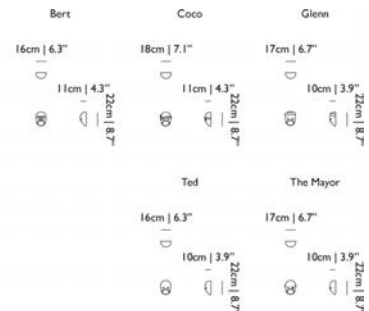

PERCH LIGHT WALL RECESSED

	code	rrp (excl. VAT)	Assortment Category	m3	weight (incl. packaging)	colli	in stock
Perch Light Wall Recessed Large dimmable I-10V	8718282298207	€724,00	LIGHTING	0.04	2,0 kg | 4,4 lb	|	•
Perch Light Wall Recessed Small dimmable I-10V	8718282298214	€679,00	LIGHTING	0.04	2,0 kg | 4,4 lb	|	•

Designer

Umut Yamac, 2016

Solid State LED. Includes 1 small (90 Lumen) or large bird (150 Lumen).

Material

Brass painted aluminium and polypropylene paper

Input voltage: 180-240V ~ 50/60Hz

Power consumption: MAX 5W

Colour Temperature: 2700K / CRI 80

Dimmable: With I-10 V dimmer only.

Luminous flux (Lumen, lm): 150 lm

THE PARTY WALL

	code	rrp (excl. VAT)	Assortment Category	m3	weight (incl. packaging)	colli	in stock
The Party Wall Lamp, Bert	8718282301907	€380,00	LIGHTING	0.02	3,0 kg | 6,6 lb	|	•
The Party Wall Lamp, Coco	8718282301914	€380,00	LIGHTING	0.02	3,0 kg | 6,6 lb	|	•
The Party Wall Lamp, Glenn	8718282301877	€380,00	LIGHTING	0.02	3,0 kg | 6,6 lb	|	•
The Party Wall Lamp, Ted	8718282301891	€380,00	LIGHTING	0.02	3,0 kg | 6,6 lb	|	•
The Party Wall Lamp, The Mayor	8718282301884	€380,00	LIGHTING	0.02	3,0 kg | 6,6 lb	|	•

Designer

Kranen/Gille, 2018

Input voltage: 220-240V ~ 50/60Hz

Power consumption: MAX 12W

Lampholder: Solid State LED

Colour Temperature: 2700K / CRI 85

Dimmable: Mains dimmable

Luminous flux (Lumen, lm): 400 lm

Light source: 1 LED

Material

Ceramics with enogobio finish, Aluminium, Messing knob