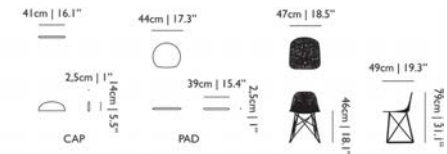

Material

Carbon fiber soaked in epoxy resin