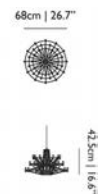

Material

Electrolytic polished stainless steel or black satin frame, poly carbonate shades and suspension bracket

Input voltage: 220-240V ~ 50/60Hz
Power consumption: MAX 20W
Lampholder: Solid State LED
Colour Temperature: 2700K / CRI 90
Dimmable: Mains dimmable, see website for dimming advice.
Luminous flux (Lumen, lm): 400 lm
Light source: 36 LEDS
Cable Length: 4.00 m
Cable Colour: Transparent
Canopy: Plastic Pebble in matching colour