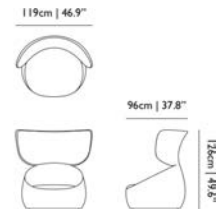

Material

Metal frame. Elastic straps fixed in steel frame. Combination of cut foam and injection molded foam.