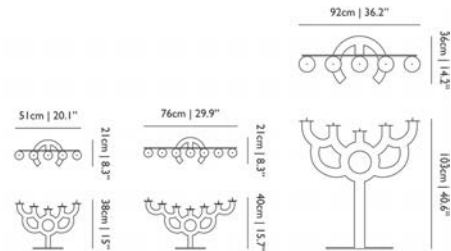

ACCESSORIES

ALTDEUTSCHE CLOCK

Altdeutsche Clock

code	rrp (excl. VAT)	Assortment Category	m3	weight (incl. packaging)	colli	in stock
MOAADGC----	€3.822,00	ACCESSORIES	0.55	41,0 kg | 90,4 lb	1	•

Designer
Studio Job, 2011

Handmade quality spring driven eight day movement, use the included custom Studio Job key to wind up.

Material
Solid pine and pine veneer, stained white

Colours
Stained white, hand-painted artwork

BLOW AWAY VASE

Blow Away Vase

code	rrp (excl. VAT)	Assortment Category	m3	weight (incl. packaging)	colli	in stock
8718282338279	€795,00	ACCESSORIES	0.13	3,0 kg | 6,6 lb	1	•

Designer
Front, 2008

The Blow Away Vase is produced by Royal Delft. Each vase is handmade and the design is handpainted.

Material
Porcelain, produced by Royal Delft

BOLD

Designer
Roderick Vos, 2005

Candles need to be ordered separately.

Material
Powder coated steel

Colours
RAL 9005 (Jet black), Silk