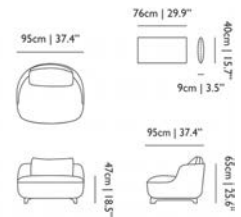

Material

Wooden frame covered in foam and dacron, the seat cushion is made in foam. Solid wood dark legs.