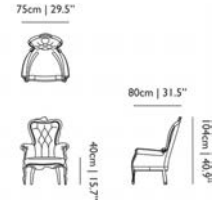

Material

Burnt solid wood, finished with epoxy resin, fire retardant (FR) foam, leather upholstery