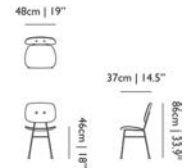

V.I.P. CHAIR

	code	rrp (excl. VAT)	Assortment Category	m3	weight (incl. packaging)	colli	in stock
V.I.P. Chair, divina 3	MOSVIPD----	€1.675,00	MTO FURNITURE	0.33	16,0 kg 35,3 lb	1	8W
V.I.P. Chair, divina melange 3	MOSVIPM----	€1.675,00	MTO FURNITURE	0.33	16,0 kg 35,3 lb	1	8W
V.I.P. Chair, divina melange 3 120	MOSVIPM-120	€1.675,00	MTO FURNITURE	0.33	16,0 kg 35,3 lb	1	8W
V.I.P. Chair, divina melange 3 180	MOSVIPM-180	€1.675,00	MTO FURNITURE	0.33	16,0 kg 35,3 lb	1	8W