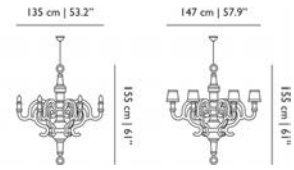

SUSPENSION LAMPS

PAPER CHANDELIER XL

Paper Chandelier XL, white
Paper Chandelier XL, set of shades, white

code	rrp (excl. VAT)	Assortment Category	m3	weight (incl. packaging)	colli	in stock
MOLPC-DI35W	€6.150,00	LIGHTING	1.84	92,0 kg | 202,8 lb	1	•
MOLPCSDI35W	€1.211,00	LIGHTING	0.10	7,0 kg | 15,4 lb	1	•

Designer
Studio Job, 2005

The Paper collection illustrates its story with a lacquered paper finish.

Material
Wood and cardboard, finished with paper and polyurethane (PU) lacquer

Input voltage: 220-240V ~ 50/60Hz
Lampholder: 6 x E14
Light source: 40W MAX type B or 12W CFL type B (not included)
Cable Length: 4.00 m
Cable Colour: Black
Canopy: Paper canopy in matching colour

Colours
White