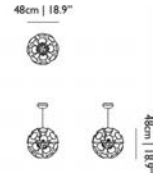

SUSPENSION LAMPS

CHALICE 24

	code	rrp (excl. VAT)	Assortment Category	m3	weight (incl. packaging)	colli	in stock
Chalice CE Chrome 24 4M	MOLCHACH---24	€2.547,00	LIGHTING	0.16	20,0 kg | 44,1 lb	1	•
Chalice CE Metallic Grey 24 4M	MOLCHAMG---24	€2.547,00	LIGHTING	0.16	20,0 kg | 44,1 lb	1	•
Chalice Chrome 24, 10 MTR	8718282319988	€2.674,00	LIGHTING	0.16	20,0 kg | 44,1 lb	1	10W
Chalice Metallic Grey 24, 10 MTR	8718282320069	€2.674,00	LIGHTING	0.16	20,0 kg | 44,1 lb	1	10W

Designer

Edward van Vliet, 2016

Material

Chromed metal or metallic gray spheres, bakelite rings and glass.

The crystal beauty of the Chalice lamp is enhanced by a soft metallic-grey body with black rings at the base of each translucent silver glass chalice. The result is a new bouquet of light, available in two sizes.

Input voltage: 220-240V ~ 50/60Hz
Power consumption: MAX 16W
Lampholder: Solid State LED
Colour Temperature: 2700K / CRI 85
Dimmable: Mains dimmable, see website for dimming advice.
Luminous flux (Lumen, lm): 450 lm
Light source: 24 LEDES
Cable Length: 4.00 m
Cable Colour: transparent
Canopy: Brushed Steel Pebble