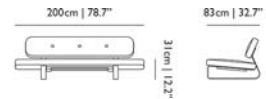

Designer

Moooi Works, 2019

Material

Wooden frame; Multiple density cut foam;
Dacron; Upholstered in basic white fabric;
Removable cover with velcro bottom covering.

Ø120cm | 47.2"

POWER NAP

	code	rrp (excl. VAT)	Assortment Category	m3	weight (incl. packaging)	colli	in stock
Power Nap Cat I	PPOWESOFAI	€4.514,00	MTO FURNITURE	1.02	35,0 kg | 77,2 lb	1	7W
Power Nap Cat II	PPOWESOFALII	€4.634,00	MTO FURNITURE	1.02	35,0 kg | 77,2 lb	1	7W
Power Nap Cat III	PPOWESOFALIII	€4.736,00	MTO FURNITURE	1.02	35,0 kg | 77,2 lb	1	7W
Power Nap Cat IV	PPOWESOFALIV	€4.898,00	MTO FURNITURE	1.02	35,0 kg | 77,2 lb	1	7W
Power Nap Cat V	PPOWESOFALV	€5.235,00	MTO FURNITURE	1.02	35,0 kg | 77,2 lb	1	7W
Power Nap Cat LI	PPOWESOFALLI	€5.420,00	MTO FURNITURE	1.02	35,0 kg | 77,2 lb	1	7W
Power Nap Cat LII	PPOWESOFALLII	€6.003,00	MTO FURNITURE	1.02	35,0 kg | 77,2 lb	1	7W
Power Nap Cat LIII	PPOWESOFALLIII	€6.585,00	MTO FURNITURE	1.02	35,0 kg | 77,2 lb	1	7W

Designer

Marcel Wanders, 2014

Material

Steel frame chrome, wooden slats, foam and fabric

Power Nap shifts gears, becoming the perfect solution for all occasions. The seat tilts back for comfortable every-day lounging or can be pulled forward with ease to function as a daybed.