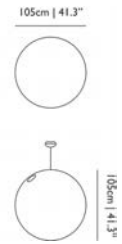

SUSPENSION LAMPS

RANDOM LIGHT II L

	code	rrp (excl. VAT)	Assortment Category	m3	weight (incl. packaging)	colli	in stock
Random Light II, large, black	8718282340333	€1.633,00	FUNDAMENTALS	1.33	14,0 kg | 30,9 lb	1	•
Random Light II, large, black, 10 MTR CABLE	8718282340319	€1.714,00	FUNDAMENTALS	1.33	14,0 kg | 30,9 lb	1	4W
Random Light II, large, white	8718282340326	€1.399,00	FUNDAMENTALS	1.33	14,0 kg | 30,9 lb	1	•
Random Light II, large, white, 10 MTR CABLE	8718282340302	€1.480,00	FUNDAMENTALS	1.33	14,0 kg | 30,9 lb	1	4W

Designer
Bertjan Pot, 2019

Material
Fibreglass soaked in epoxy resin, chromed steel pendant

Input voltage: 220-240V ~ 50/60Hz
Power consumption: MAX 10W
Lampholder: 1 x E27
Colour Temperature: 2700K / CRI >90
Dimmable: Mains dimmable
Luminous flux (Lumen, lm): 805 lm
Light source: 60W MAX type G, 10W LED light included
Cable Length: 4.00 m (10 m cable on request)

Cable Colour: Black
Canopy: Plastic Pebble, same colour as the shade