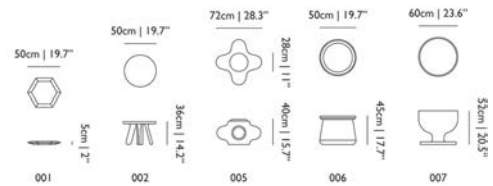

Designer
Marcel Wanders, 2001

Each Crochet table is skillfully handcrafted by the Marcel Wanders studio crochet team.

Material
Handmade crochet cotton & epoxy resin

ELEMENTS

	code	rrp (excl. VAT)	Assortment Category	m3	weight (incl. packaging)	colli	in stock
Elements 001, top RAL 3003 ruby red	MOAE0013003	€ 353,00	SMALL FURNITURE	0.02	3,0 kg | 6,6 lb	1	•
Elements 002, RAL 1004 golden yellow	MOAE0021004	€ 820,00	SMALL FURNITURE	0.13	6,0 kg | 13,2 lb	1	•
Elements 002, RAL 7011 iron grey	MOAE0027011	€ 820,00	SMALL FURNITURE	0.13	6,0 kg | 13,2 lb	1	•
Elements 002, RAL 7044 silk grey	MOAE002---GA	€ 820,00	SMALL FURNITURE	0.13	6,0 kg | 13,2 lb	1	•
Elements 005, DM 3 581	MOAE005M581	€ 1.336,00	SMALL FURNITURE	0.34	3,0 kg | 6,6 lb	1	•
Elements 006, base DM 771	MOAE006M771	€ 887,00	SMALL FURNITURE	0.10	6,0 kg | 13,2 lb	1	•
Elements 006, top grey stained	MOAE006---G	€ 500,00	SMALL FURNITURE	0.02	3,0 kg | 6,6 lb	1	•
Elements 007, RAL 1013 oyster white	MOAE0071013	€ 1.075,00	SMALL FURNITURE	0.25	12,0 kg | 26,5 lb	1	•
Elements 007, RAL 5008 grey blue	MOAE0075008	€ 1.075,00	SMALL FURNITURE	0.25	12,0 kg | 26,5 lb	1	•
Elements 007, RAL 7044 silk grey	MOAE007---GA	€ 1.075,00	SMALL FURNITURE	0.25	12,0 kg | 26,5 lb	1	•

Designer
Jaime Hayon, 2007

Material
001: Solid wood, 002: Fibreglass, 005: EPP body upholstered, 006: Solid wood, EPP base upholstered, 007: Fibreglass & glass top