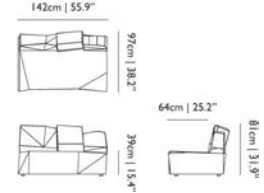

SOFAS

SOMETHING LIKE THIS SOFA DOUBLE SEAT ELEMENT

	code	rrp (excl. VAT)	Assortment Category	m3	weight (incl. packaging)	colli	in stock
SLT Double Seat Element Cat I	PSLTDOUBI	€2.890,00	MTO FURNITURE	1.24	40,0 kg | 88,2 lb	1	7W
SLT Double Seat Element Cat II	PSLTDOUBII	€3.013,00	MTO FURNITURE	1.24	40,0 kg | 88,2 lb	1	7W
SLT Double Seat Element Cat III	PSLTDOUBIII	€3.117,00	MTO FURNITURE	1.24	40,0 kg | 88,2 lb	1	7W
SLT Double Seat Element Cat IV	PSLTDOUBIV	€3.282,00	MTO FURNITURE	1.24	40,0 kg | 88,2 lb	1	7W
SLT Double Seat Element Cat V	PSLTDOUBV	€3.628,00	MTO FURNITURE	1.24	40,0 kg | 88,2 lb	1	7W
SLT Double Seat Element Cat LI	PSLTDOUBLI	€3.775,00	MTO FURNITURE	1.24	40,0 kg | 88,2 lb	1	7W
SLT Double Seat Element Cat LII	PSLTDOUBLII	€4.351,00	MTO FURNITURE	1.24	40,0 kg | 88,2 lb	1	7W
SLT Double Seat Element Cat LIII	PSLTDOUBLIII	€4.926,00	MTO FURNITURE	1.24	40,0 kg | 88,2 lb	1	7W

Designer
Maarten Baas, 2017

Material
Wood, foam, steel

This is a multi-element sofa system! For exact measurements for each composition and to create your own composition we invite you to use the product configurator for this sofa at <http://www.moool.com/SLTconfigurator>