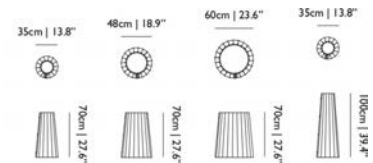

Designer
Marcel Wanders, 2014

We recommend to combine the Bodhi Cover with a black Container foot.

Material
Solid oak cover, black leather straps, brass screws

CONTAINER TABLE FOOT 10636

	code	rrp (excl. VAT)	Assortment Category	m3	weight (incl. packaging)	colli	in stock
Container Table Foot 10636, black	8718282334912	€445,00	FUNDAMENTALS	0.20	7,0 kg | 15,4 lb	1	•
Container Table Foot 10636, concrete	MOTCFR0103D	€445,00	FUNDAMENTALS	0.20	7,0 kg | 15,4 lb	1	•
Container Table Foot 10636, light grey	MOTCFR0103G	€445,00	FUNDAMENTALS	0.20	7,0 kg | 15,4 lb	1	•
Container Table Foot 10636, terracotta	MOTCFR0103T	€445,00	FUNDAMENTALS	0.20	7,0 kg | 15,4 lb	1	•
Container Table Foot 10636, white	MOTCFR0103W	€445,00	FUNDAMENTALS	0.20	7,0 kg | 15,4 lb	1	•

Designer
Marcel Wanders, 2001

The feet must be filled with sand to create extra stability. Cannot be ordered without a container table top. Please refer to the appendix "Container Matrix" for all possible combinations.

Material
PE

CONTAINER TABLE FOOT 7130

	code	rrp (excl. VAT)	Assortment Category	m3	weight (incl. packaging)	colli	in stock
Container Table Foot 7130, black	MOTCFR0073K	€329,00	FUNDAMENTALS	0.08	5,0 kg | 11,0 lb	1	•
Container Table Foot 7130, concrete	MOTCFR0073D	€329,00	FUNDAMENTALS	0.08	5,0 kg | 11,0 lb	1	•
Container Table Foot 7130, light grey	MOTCFR0073G	€329,00	FUNDAMENTALS	0.08	5,0 kg | 11,0 lb	1	•
Container Table Foot 7130, terracotta	MOTCFR0073T	€329,00	FUNDAMENTALS	0.08	5,0 kg | 11,0 lb	1	•
Container Table Foot 7130, white	MOTCFR0073W	€329,00	FUNDAMENTALS	0.08	5,0 kg | 11,0 lb	1	•

Designer
Marcel Wanders, 2001

The feet must be filled with sand to create extra stability. Cannot be ordered without a container table top. Please refer to the appendix "Container Matrix" for all possible combinations.

Material
PE