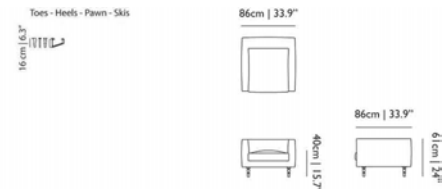

SOFAS

BOUTIQUE ARMCHAIR

	code	rrp (excl. VAT)	Assortment Category	m3	weight (incl. packaging)	colli	in stock
Boutique Armchair Cat I	PBOUTARMC I	€2.368,00	MTO FURNITURE	0.37	38,0 kg | 83,8 lb	1	10W
Boutique Armchair Cat II	PBOUTARMC II	€2.527,00	MTO FURNITURE	0.37	38,0 kg | 83,8 lb	1	10W
Boutique Armchair Cat III	PBOUTARMC III	€2.661,00	MTO FURNITURE	0.37	38,0 kg | 83,8 lb	1	10W
Boutique Armchair Cat IV	PBOUTARMC IV	€2.874,00	MTO FURNITURE	0.37	38,0 kg | 83,8 lb	1	10W
Boutique Armchair Cat V	PBOUTARMC V	€3.318,00	MTO FURNITURE	0.37	38,0 kg | 83,8 lb	1	10W
Boutique Armchair Cat LI	PBOUTARMC LI	€3.409,00	MTO FURNITURE	0.37	38,0 kg | 83,8 lb	1	10W
Boutique Armchair Cat LII	PBOUTARMC LII	€4.101,00	MTO FURNITURE	0.37	38,0 kg | 83,8 lb	1	10W
Boutique Armchair Cat LIII	PBOUTARMC LIII	€4.793,00	MTO FURNITURE	0.37	38,0 kg | 83,8 lb	1	10W
Boutique Armchair Arredo Leather	MOSBTIXNK-C22	€3.486,00	MTO FURNITURE	0.37	38,0 kg | 83,8 lb	1	7W
Legs, Heel (set of 4)	MOSBT-LG-HE	€51,00	QSP FURNITURE	0.01	1,0 kg | 2,2 lb	1	•
Legs, Pawn (set of 4)	MOSBT-LG-PA	€76,00	QSP FURNITURE	0.01	1,0 kg | 2,2 lb	1	•
Legs, Skis (set of 2)	MOSBT-LG-SK	€254,00	QSP FURNITURE	0.02	5,0 kg | 11,0 lb	1	•
Legs, Toes (set of 4)	MOSBT-LG-TO	€146,00	QSP FURNITURE	0.01	2,0 kg | 4,4 lb	1	•
Legs, Toes chrome (set of 4)	MOSBT-LG-TC	€400,00	QSP FURNITURE	0.01	2,0 kg | 4,4 lb	1	•

Designer
Marcel Wanders, 2005

Legs to be ordered separately. Cat I-LIII: fixed upholstery. Signature cover: Arredo