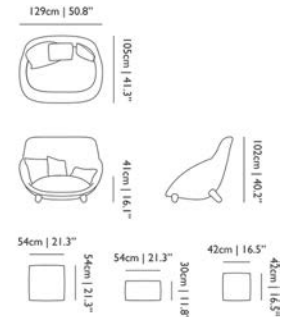

SOFAS

LOVE SOFA HIGH BACK

	code	rrp (excl. VAT)	Assortment Category	m3	weight (incl. packaging)	colli	in stock
Love Sofa Highback Cat I	PLOVESOHII	€3.013,00	MTO FURNITURE	1.76	57,0 kg | 125,7 lb	1	7W
Love Sofa Highback Cat II	PLOVESOHIII	€3.236,00	MTO FURNITURE	1.76	57,0 kg | 125,7 lb	1	7W
Love Sofa Highback Cat III	PLOVESOHIII	€3.425,00	MTO FURNITURE	1.76	57,0 kg | 125,7 lb	1	7W
Love Sofa Highback Cat IV	PLOVESOHIIIV	€3.726,00	MTO FURNITURE	1.76	57,0 kg | 125,7 lb	1	7W
Love Sofa Highback Cat V	PLOVESOHIV	€4.353,00	MTO FURNITURE	1.76	57,0 kg | 125,7 lb	1	7W
Love Sofa Highback Cat LI	PLOVESOHILI	€4.683,00	MTO FURNITURE	1.76	57,0 kg | 125,7 lb	1	7W
Love Sofa Highback Cat LII	PLOVESOHILII	€5.758,00	MTO FURNITURE	1.76	57,0 kg | 125,7 lb	1	7W
Love Sofa Highback Cat LIII	PLOVESOHILIII	€6.834,00	MTO FURNITURE	1.76	57,0 kg | 125,7 lb	1	7W

Designer
Marcel Wanders, 2013

Including pillows. Legs available in different stain colours.

Material
Moulded foam with metal frame for durable comfort. Legs available in cinnamon or white wash wood stain.

Colours
Cinnamon Stained, White Wash Stained

NEST SOFA

	code	rrp (excl. VAT)	Assortment Category	m3	weight (incl. packaging)	colli	in stock
Nest Sofa Cat I	PNESTSOFAI	€1.426,00	MTO FURNITURE	1.03	8,0 kg | 17,6 lb	1	10W
Nest Sofa Cat II	PNESTSOFAII	€1.683,00	MTO FURNITURE	1.03	8,0 kg | 17,6 lb	1	10W
Nest Sofa Cat III	PNESTSOFAIII	€1.901,00	MTO FURNITURE	1.03	8,0 kg | 17,6 lb	1	10W
Nest Sofa Cat IV	PNESTSOFAIV	€2.247,00	MTO FURNITURE	1.03	8,0 kg | 17,6 lb	1	10W
Nest Sofa Cat V	PNESTSOFAV	€2.969,00	MTO FURNITURE	1.03	8,0 kg | 17,6 lb	1	10W
Nest Sofa Cat LI	PNESTSOFALI	€3.115,00	MTO FURNITURE	1.03	8,0 kg | 17,6 lb	1	10W
Nest Sofa Cat LII	PNESTSOFALII	€4.238,00	MTO FURNITURE	1.03	8,0 kg | 17,6 lb	1	10W
Nest Sofa Cat LIII	PNESTSOFALIII	€5.362,00	MTO FURNITURE	1.03	8,0 kg | 17,6 lb	1	10W
Nest Sofa, frame, white	MOSNESOFR-W	€1.251,00	QSP FURNITURE	0.88	25,0 kg | 55,1 lb	1	•

Designer
Marcel Wanders, 2013

Frame to be ordered separately. Alfresco fabric (Cat II) is suitable for outdoor use, outdoor pillows are available on request and are subject to surcharges. Nest Chair pillows are connected by zippers. All covers can be removed for cleaning.

Material
KTL and powdercoated steel frame; Mixed foam, feather & fiber flock filling. Suitable for outdoor use.