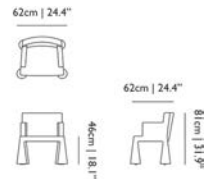

Material

Upholstered steel frame, fire resistant foam, hard nylon wheels