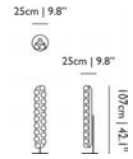

FLOOR LAMPS

PROP LIGHT FLOOR

Prop light, Floor, 2000K

code	rrp (excl. VAT)	Assortment Category	m3	weight (incl. packaging)	colli	in stock
MOLPR0FL18W	€1.818,00	LIGHTING	0.12	10,0 kg | 22,0 lb	2	10W

Designer
Bertjan Pot, 2013

Prop Light spreads its light through a LED light source with specially developed optics. All versions are dimmable.

Material
HIPS housing; PMMA lightguide; Glass bulbs

Input voltage: 110-240V ~50Hz
Power consumption: MAX 10.3W
Colour Temperature: 2000/2700K / CRI 80
Dimmable: 5 steps dimmer
Luminous flux (Lumen, lm): 500 lm
Switch: touch dimmer on backside, Europlug
Light source: 18 LEDs
Cable Length: 2.50 m
Cable Colour: Transparent