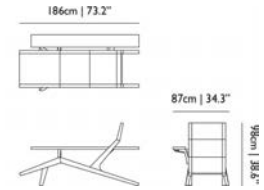

ARMCHAIRS

LIBERTY LOUNGER

Liberty Lounger (incl Sheep Skin)

code	rrp (excl. VAT)	Assortment Category	m3	weight (incl. packaging)	colli	in stock
MOSLIBER----	€5.502,00	QSP FURNITURE	2.17	127,0 kg | 280,0 lb	1	•

Designer
Atelier Van Lieshout, 2016

The Liberty Lounger comes with a complimentary sheep skin throw. Not suitable for outdoor use.