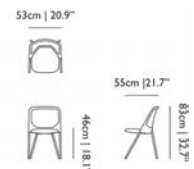

Material

Steel frame powdercoated, foamed seat, polyester knitted covers