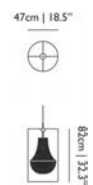

LIGHT SHADE SHADE 47

Light Shade Shade, Chandelier 47
Light Shade Shade, Shade 47

code

MOLCH-D47-A

rrp (excl. VAT)

€526,00

Assortment Category

LIGHTING

m3

0.14

weight (incl. packaging)

4,0 kg | 8,8 lb

colli

1

in stock
•

Designer
Jurgen Bey, 1999

Material
Semi-transparent mirror film shade, metal frame structure.

Chandelier and shade to be ordered separately.

Input voltage: 220-240V ~ 50/60Hz
Lampholder: 3 x E27
Light source: 60W MAX type A (not included)
Cable Length: 4.00 m
Cable Colour: Black
Canopy: Plastic black canopy