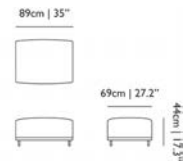

Material

Wood frame covered in foam and dacron.