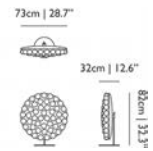

PROP LIGHT ROUND FLOOR

Prop light, Round Floor 2000K
Prop light, Round Floor 2700K

code	rrp (excl. VAT)	Assortment Category	m3	weight (incl. packaging)	colli	in stock
MOLPR1FL48W	€2.980,00	LIGHTING	0.27	15,0 kg | 33,1 lb	2	10W
MOLPR1FL48WB	€2.980,00	LIGHTING	0.27	15,0 kg | 33,1 lb	2	10W

Designer
Bertjan Pot, 2013

Prop Light spreads its light through a LED light source with specially developed optics. All versions are dimmable.

Material
HIPS housing; PMMA lightguide; Glass bulbs

Input voltage: 110-240V ~50Hz
Power consumption: MAX 21W
Colour Temperature: 2000/2700K / CRI 80
Dimmable: 5 steps dimmer
Luminous flux (Lumen, lm): 1000 lm
Switch: touch dimmer on backside, Europlug
Light source: 48 LEDs
Cable Length: 2.50 m
Cable Colour: Transparent