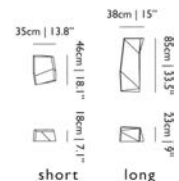

Designer
Maarten Baas, 2017

Material
Wood, foam, steel

This is a multi-element sofa system! For exact measurements for each composition and to create your own composition we invite you to use the product configurator for this sofa at <http://www.moool.com/SLTconfigurator>