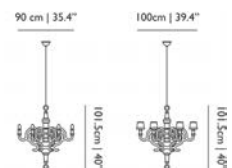

PAPER CHANDELIER L

	code	rrp (excl. VAT)	Assortment Category	m3	weight (incl. packaging)	colli	in stock
Paper Chandelier L, RAL 6010	MOLPC-L6010	€2.657,00	LIGHTING	1.15	19,0 kg | 41,9 lb	1	•
Paper Chandelier L, white	MOLPC--D90W	€2.437,00	LIGHTING	1.15	19,0 kg | 41,9 lb	1	•
Paper Chandelier L, patch #06 (incl. shades)	MOLPC-SD90P	€3.553,00	LIGHTING	1.15	21,0 kg | 46,3 lb	2	•
Paper Chandelier L, set of shades, RAL 6010	MOLPCSL6010	€521,00	LIGHTING	0.04	3,0 kg | 6,6 lb	1	•
Paper Chandelier L, set of shades, white	MOLPCS-D90W	€475,00	LIGHTING	0.04	3,0 kg | 6,6 lb	1	•

Designer
Studio Job, 2005

Material
Wood and cardboard, finished with paper and polyurethane (PU) lacquer

Colours
White, RAL 6010 (Grass green)

The Paper collection illustrates its story with a lacquered paper finish. Available in different RAL colours. Refer to website for RAL colours of patchwork.

Input voltage: 220-240V ~ 50/60Hz
Lampholder: 6 x E14
Light source: 40W MAX type B or 12W CFL type B (not included)
Cable Length: 4.00 m
Cable Colour: Black
Canopy: Paper canopy in matching colour