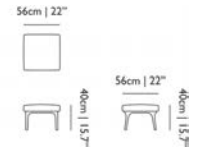

POUFS & FOOTSTOOLS

ZIO FOOTSTOOL

	code	rrp (excl. VAT)	Assortment Category	m3	weight (incl. packaging)	colli	in stock
Zio Footstool Cat I	PZIO-FOOTI	€582,00	MTO FURNITURE	0.15	8,0 kg | 17,6 lb	1	10W
Zio Footstool Cat II	PZIO-FOOTII	€599,00	MTO FURNITURE	0.15	8,0 kg | 17,6 lb	1	10W
Zio Footstool Cat III	PZIO-FOOTIII	€613,00	MTO FURNITURE	0.15	8,0 kg | 17,6 lb	1	10W
Zio Footstool Cat IV	PZIO-FOOTIV	€636,00	MTO FURNITURE	0.15	8,0 kg | 17,6 lb	1	10W
Zio Footstool Cat V	PZIO-FOOTV	€684,00	MTO FURNITURE	0.15	8,0 kg | 17,6 lb	1	10W
Zio Footstool Cat LI	PZIO-FOOTLI	€668,00	MTO FURNITURE	0.15	8,0 kg | 17,6 lb	1	10W
Zio Footstool Cat LII	PZIO-FOOTLII	€730,00	MTO FURNITURE	0.15	8,0 kg | 17,6 lb	1	10W
Zio Footstool Cat LIII	PZIO-FOOTLIII	€792,00	MTO FURNITURE	0.15	8,0 kg | 17,6 lb	1	10W

Designer

Marcel Wanders, 2013

Frame available in different stain colours.

Material

Solid Oak Frame covered in CMHR foam

Colours

Black Stained, Cinnamon Stained, Grey Stained,
Natural Oil Stained, Wenge Stained, White Wash
Stained