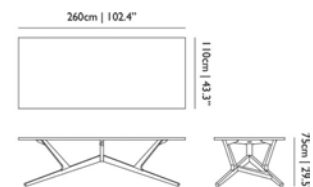

TABLES

LIBERTY TABLE

Liberty Table

code

8718282198910

rrp (excl. VAT)

€7.149,00

Assortment Category

MTO FURNITURE

m3

3.01

weight (incl. packaging)

145,0 kg | 319,7 lb

colli

1

in stock
11W

Designer

Joep van Lieshout, 2019

The clean lines and the sturdy wood of the Liberty Table revoke a sense of nostalgia for rural traditions and living in the countryside while still in modern day luxury.

Material

American Walnut