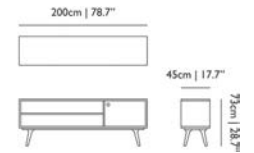

Material

Solid oak, oak veneer

Magnetic open and close function.