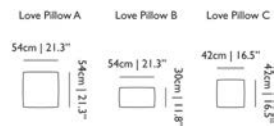

Designer

Marcel Wanders, 2013

For fabric options see 'Rectangular pillows' in fabrics matrix.

Material

Filling: 50% fibres/50% goose feathers