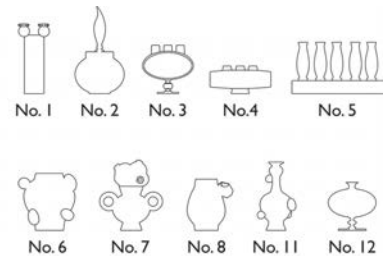

DELFT BLUE

Designer
Marcel Wanders, 2008

Produced by Royal Delft.

Material
Porcelain

Colours
Black, Blue & white, Gold