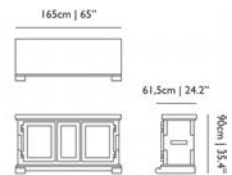

PAPER BUFFET

	code	rrp (excl. VAT)	Assortment Category	m3	weight (incl. packaging)	colli	in stock
Paper Buffet, RAL 5008	MOCPCBUF5008	€2.744,00	QSP FURNITURE	0.70	62,0 kg | 136,7 lb	3	•
Paper Buffet, patch #02	MOCPCBUF---P	€3.098,00	QSP FURNITURE	0.70	62,0 kg | 136,7 lb	3	•
Paper Buffet, white	MOCPCBUF---W	€2.510,00	QSP FURNITURE	0.70	62,0 kg | 136,7 lb	3	•

Designer
Studio Job, 2005

The Paper collection illustrates its story with a lacquered paper finish. Available in different RAL colours. Refer to website for the RAL colours of patchwork option.

Material
Honeycomb panels paper and cardboard PU lacquered. Wooden parts finished with wood veneer

Colours
RAL 5008 (Grey blue), White