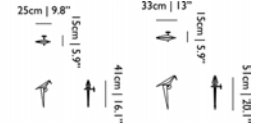

Material

Brass painted aluminium and polypropylene paper

Input voltage: 180-240V ~ 50/60Hz

Power consumption: MAX 5W

Colour Temperature: 2700K / CRI 80

Dimmable: With I-10 V dimmer only.

Luminous flux (Lumen, lm): 150 lm