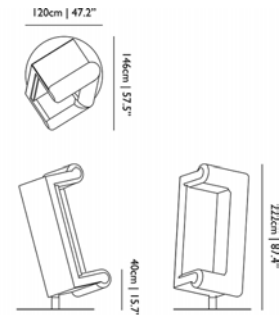

Material

Frame: Steel, HR foam, Wood; Upholstery: Vintage dark brown Eco Leather