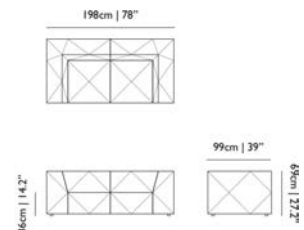

BFF DOUBLE SEATER HIGH

	code	rrp (excl. VAT)	Assortment Category	m3	weight (incl. packaging)	colli	in stock
BFF Double Seater DE02 High Cat I	PBFF-DE02I	€3.278,00	MTO FURNITURE	1.61	92,0 kg | 202,8 lb	1	7W
BFF Double Seater DE02 High Cat II	PBFF-DE02II	€3.459,00	MTO FURNITURE	1.61	92,0 kg | 202,8 lb	1	7W
BFF Double Seater DE02 High Cat III	PBFF-DE02III	€3.612,00	MTO FURNITURE	1.61	92,0 kg | 202,8 lb	1	7W
BFF Double Seater DE02 High Cat IV	PBFF-DE02IV	€3.856,00	MTO FURNITURE	1.61	92,0 kg | 202,8 lb	1	7W
BFF Double Seater DE02 High Cat V	PBFF-DE02V	€4.364,00	MTO FURNITURE	1.61	92,0 kg | 202,8 lb	1	7W
BFF Double Seater DE02 High Cat LI	PBFF-DE02LI	€4.440,00	MTO FURNITURE	1.61	92,0 kg | 202,8 lb	1	7W
BFF Double Seater DE02 High Cat LII	PBFF-DE02LII	€4.937,00	MTO FURNITURE	1.61	92,0 kg | 202,8 lb	1	7W
BFF Double Seater DE02 High Cat LIII	PBFF-DE02LIII	€5.995,00	MTO FURNITURE	1.61	92,0 kg | 202,8 lb	1	7W

Designer
Marcel Wanders, 2018

This is a multi-element sofa system! For exact measurements for each composition and to create your own composition we invite you to go to <https://www.moool.com/bff-sofa> and use the product configurator.

Material
Wood, Steel springs, Foam