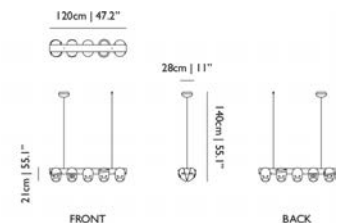

THE PARTY

	code	rrp (excl. VAT)	Assortment Category	m3	weight (incl. packaging)	colli	in stock
The Party	8718282320106	€1.995,00	LIGHTING	0.15	15,0 kg | 33,1 lb	1	•
The Party, 10 MTR	8718282320397	€2.123,00	LIGHTING	0.15	15,0 kg | 33,1 lb	1	10W

Designer
Kranen/Gille, 2019

Each character has something to gain and something to say. Will they overcome their difficulties in the end, or will they each go on their separate ways once again?

Material
Ceramic, Enogobio Finish, Aluminium, Brass knob

Input voltage: 220-240V ~ 50/60Hz
Power consumption: MAX 25W
Lampholder: Solid State LED
Colour Temperature: 2700K / CRI 85
Dimmable: Yes (external)
Luminous flux (Lumen, lm): 770 lm
Light source: 10 LEDs
Cable Length: 4.00 m
Cable Colour: Transparent
Canopy: Plastic Pebble in steel colour