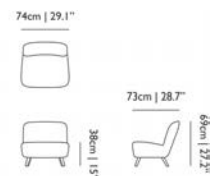

Colours

Cinnamon Stained, White Wash Stained