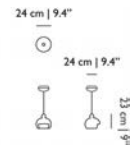

JUUYO

Juuyo, white, Koi Carp Tattoo
Juuyo, white, Peach Flowers

code

8718282299556

rrp (excl. VAT)

€708,00

Assortment Category

LIGHTING

m3

0.05

weight (incl. packaging)

4,0 kg | 8,8 lb

colli

1

in stock
•

Designer
Lorenza Bozzoli, 2012

Material
Glazed ceramics with decal inside

Matching glazed ceramic canopy.

Input voltage: 220-240V ~ 50/60Hz
Power consumption: MAX 28W
Lampholder: 1 x E14
Dimmable: Mains dimmable, see website for dimming advice
Light source: 28W MAX, light source included
Cable Length: 4.00 m
Cable Colour: Textile black
Canopy: Matching ceramic canopy