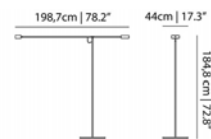

Material

Steel / Marble

Input voltage: 220-240V ~ 50/60Hz
Power consumption: MAX 20W
Lampholder: Solid State LED
Colour Temperature: 2700K / CRI 80
Dimmable: Power supply with integrated dimmer
Luminous flux (Lumen, lm): 1150 lm
Switch: Europlug
Light source: 1 Power LED
Cable Length: 3.50 m
Cable Colour: Transparent