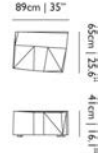

SOFAS

SOMETHING LIKE THIS SOFA FOOTSTOOL

	code	rrp (excl. VAT)	Assortment Category	m3	weight (incl. packaging)	colli	in stock
SLT Footstool Cat I	PSLTFOOTI	€903,00	MTO FURNITURE	0.28	6,0 kg | 13,2 lb	1	7W
SLT Footstool Cat II	PSLTFOOTII	€953,00	MTO FURNITURE	0.28	6,0 kg | 13,2 lb	1	7W
SLT Footstool Cat III	PSLTFOOTIII	€995,00	MTO FURNITURE	0.28	6,0 kg | 13,2 lb	1	7W
SLT Footstool Cat IV	PSLTFOOTIV	€1.061,00	MTO FURNITURE	0.28	6,0 kg | 13,2 lb	1	7W
SLT Footstool Cat V	PSLTFOOTV	€1.200,00	MTO FURNITURE	0.28	6,0 kg | 13,2 lb	1	7W
SLT Footstool Cat LI	PSLTFOOTLI	€1.276,00	MTO FURNITURE	0.28	6,0 kg | 13,2 lb	1	7W
SLT Footstool Cat LII	PSLTFOOTLII	€1.516,00	MTO FURNITURE	0.28	6,0 kg | 13,2 lb	1	7W
SLT Footstool Cat LIII	PSLTFOOTLIII	€1.756,00	MTO FURNITURE	0.28	6,0 kg | 13,2 lb	1	7W

Designer

Maarten Baas, 2017

Material

Wood, foam, steel

This is a multi-element sofa system! For exact measurements for each composition and to create your own composition we invite you to use the product configurator for this sofa at <http://www.moool.com/SLTconfigurator>