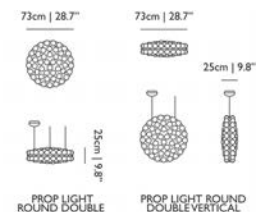

PROP LIGHT ROUND DOUBLE

	code	rrp (excl. VAT)	Assortment Category	m3	weight (incl. packaging)	colli	in stock
Prop light, Round Double 2000K	8718282294155	€3.896,00	LIGHTING	0.27	15,0 kg | 33,1 lb	1	•
Prop light, Round Double 2700K	8718282294162	€3.896,00	LIGHTING	0.27	15,0 kg | 33,1 lb	1	•
Prop light, Round Double Vertical 2000K	MOLPR1DV96W	€3.895,00	LIGHTING	0.27	15,0 kg | 33,1 lb	1	10W
Prop light, Round Double Vertical 2700K	8718282294087	€3.896,00	LIGHTING	0.27	15,0 kg | 33,1 lb	1	10W

Designer
Bertjan Pot, 2013

Material
HIPS housing; PMMA lightguide; Glass bulbs

Prop Light spreads its light through a LED light source with specially developed optics. All versions are dimmable.

Input voltage: 110-240V ~50Hz
Power consumption: MAX 42W
Colour Temperature: 2000/2700K / CRI 80
Dimmable: Mains dimmable, see website for dimming advice.
Luminous flux (Lumen, lm): 3600 lm
Light source: 36 LEDs
Cable Length: 4.00 m
Cable Colour: Transparent
Canopy: Plastic Pebble in matching colour