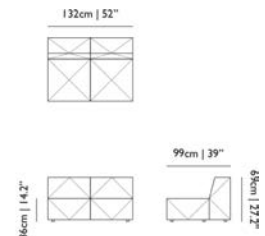

BFF DOUBLE ELEMENT NO ARMS

	code	rrp (excl. VAT)	Assortment Category	m3	weight (incl. packaging)	colli	in stock
BFF Double element DE09 no armrest Cat I	PBFF-DE09I	€2.281,00	MTO FURNITURE	1.10	62,0 kg | 136,7 lb	1	7W
BFF Double element DE09 no armrest Cat II	PBFF-DE09II	€2.404,00	MTO FURNITURE	1.10	62,0 kg | 136,7 lb	1	7W
BFF Double element DE09 no armrest Cat III	PBFF-DE09III	€2.508,00	MTO FURNITURE	1.10	62,0 kg | 136,7 lb	1	7W
BFF Double element DE09 no armrest Cat IV	PBFF-DE09IV	€2.673,00	MTO FURNITURE	1.10	62,0 kg | 136,7 lb	1	7W
BFF Double element DE09 no armrest Cat V	PBFF-DE09V	€3.019,00	MTO FURNITURE	1.10	62,0 kg | 136,7 lb	1	7W
BFF Double element DE09 no armrest Cat LI	PBFF-DE09LI	€2.959,00	MTO FURNITURE	1.10	62,0 kg | 136,7 lb	1	7W
BFF Double element DE09 no armrest Cat LII	PBFF-DE09LII	€3.243,00	MTO FURNITURE	1.10	62,0 kg | 136,7 lb	1	7W
BFF Double element DE09 no armrest Cat LIII	PBFF-DE09LIII	€3.905,00	MTO FURNITURE	1.10	62,0 kg | 136,7 lb	1	7W

Designer
Marcel Wanders, 2018

Material
Wood, Steel springs, Foam

This is a multi-element sofa system! For exact measurements for each composition and to create your own composition we invite you to go to <https://www.moool.com/bff-sofa> and use the product configurator.