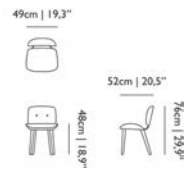

Colours

Black Stained, Cinnamon Stained, Grey Stained, Natural Oil Stained, Wenge Stained, White Wash Stained