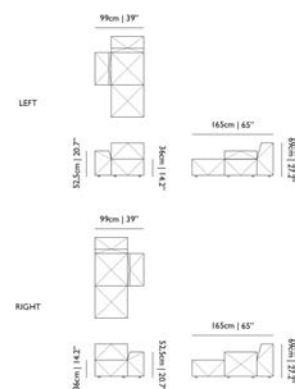

Designer
Marcel Wanders, 2018

Material
Wood, Steel springs, Foam

This is a multi-element sofa system! For exact measurements for each composition and to create your own composition we invite you to go to <https://www.moool.com/bff-sofa> and use the product configurator.