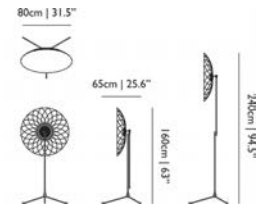

FLOOR LAMPS

FILIGREE FLOOR LAMP

Filigree Floor Lamp

code	rrp (excl. VAT)	Assortment Category	m3	weight (incl. packaging)	colli	in stock
8718282299600	€1.881,00	LIGHTING	1.03	19,0 kg | 41,9 lb	1	•

Designer
Rick Tegelaar, 2015

Material
PP translucent, brass, Stainless Steel, Aluminium

Solid State LED
Input voltage: 220-240V ~ 50/60Hz
Power consumption: MAX 40W
Lampholder: Solid State LED
Colour Temperature: 2700K / CRI 80
Dimmable: Flat power supply with integrated dimmer
Luminous flux (Lumen, lm): 3346 lm
Switch: Europlug
Light source: 1 Power LED
Cable Length: 3.00 m
Cable Colour: Transparent