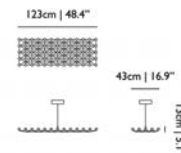

Material

Stainless Steel, PC, Steel, ABS

Powered through Electrosandwich® by Marcel Wanders. Suspension poles included with set I: 2x50cm, 2x15cm, 2x10cm (150cm total) finished in matching colour. Minimum of 30cm/11,8" from ceiling.

Input voltage: 220-240V ~ 50/60Hz
Power consumption: MAX 20W
Lampholder: Solid State LED
Colour Temperature: 2700K / CRI 80
Dimmable: Mains dimmable, see website for dimming advice.
Luminous flux (Lumen, lm): 275 lm
Light source: 64 LEDS
Cable Length: 4.00 m
Cable Colour: Transparent
Canopy: Matching Steel Cylinder