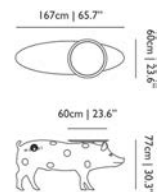

PIG TABLE

	code	rrp (excl. VAT)	Assortment Category	m3	weight (incl. packaging)	colli	in stock
Pig Table, black	8718282340029	€ 1.924,00	SMALL FURNITURE	0.59	42,0 kg | 92,6 lb	1	•

Designer
Front, 2006

Indoor use only. Colour black.

Material
Polyester, top: acrylonitrile butadiene styrene (ABS)