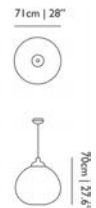

SUSPENSION LAMPS

NON RANDOM D71

	code	rrp (excl. VAT)	Assortment Category	m3	weight (incl. packaging)	colli	in stock
Non Random d71, black	8718282293875	€873,00	FUNDAMENTALS	0.46	6,0 kg | 13,2 lb	1	•
Non Random d71, white	8718282293806	€768,00	FUNDAMENTALS	0.46	6,0 kg | 13,2 lb	1	•
Non Random d71, black, 10 MTR CABLE	8718282293820	€953,00	FUNDAMENTALS	0.46	6,0 kg | 13,2 lb	1	4W
Non Random d71, white, 10 MTR CABLE	8718282293813	€850,00	FUNDAMENTALS	0.46	6,0 kg | 13,2 lb	1	4W

Designer
Bertjan Pot, 2007

Material
Fibreglass soaked in epoxy resin, powder coated aluminium canopy.

Input voltage: 220-240V ~ 50/60Hz
Lampholder: 1 x E27
Light source: 60W MAX type A (not included)
Cable Length: 4.00 m
Cable Colour: Black
Canopy: Plastic Pebble, same colour as the shade