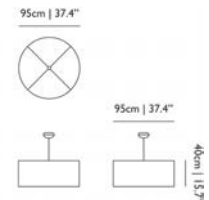

Material

PVC/viscose laminate on metal frame, chromed steel pendant, diffuser: pvc/viscose laminate