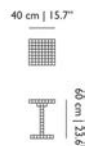

Material

Wood with internal steel frame, finished in high gloss lacquer, MDF top