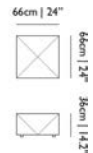

Material

Wood, Steel springs, Foam

This is a multi-element sofa system! For exact measurements for each composition and to create your own composition we invite you to go to <https://www.mooodi.com/bff-sofa> and use the product configurator.