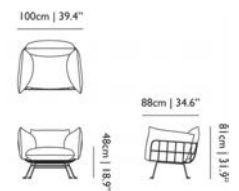

NEST ARMCHAIR

Nest Armchair, frame, white
Nest Armchair Cat I
Nest Armchair Cat II
Nest Armchair Cat III
Nest Armchair Cat IV
Nest Armchair Cat V
Nest Armchair Cat LI
Nest Armchair Cat LII
Nest Armchair Cat LIII

code	rrp (excl. VAT)	Assortment Category	m3	weight (incl. packaging)	colli	in stock
MOSNECHFR-W	€820,00	QSP FURNITURE	0.87	15,0 kg | 33,1 lb	1	•
PNESTARMC I	€910,00	MTO FURNITURE	0.85	5,0 kg | 11,0 lb	1	10W
PNESTARMC II	€1.063,00	MTO FURNITURE	0.85	5,0 kg | 11,0 lb	1	10W
PNESTARMC III	€1.192,00	MTO FURNITURE	0.85	5,0 kg | 11,0 lb	1	10W
PNESTARMC IV	€1.398,00	MTO FURNITURE	0.85	5,0 kg | 11,0 lb	1	10W
PNESTARMC V	€1.826,00	MTO FURNITURE	0.85	5,0 kg | 11,0 lb	1	10W
PNESTARMC LI	€1.911,00	MTO FURNITURE	0.85	5,0 kg | 11,0 lb	1	10W
PNESTARMC LII	€2.577,00	MTO FURNITURE	0.85	5,0 kg | 11,0 lb	1	10W
PNESTARMC LIII	€3.243,00	MTO FURNITURE	0.85	5,0 kg | 11,0 lb	1	10W

Designer
Marcel Wanders, 2013

Frame to be ordered separately. Alfresco fabric (Cat II) is suitable for outdoor use, outdoor pillows are available on request and are subject to surcharges. Nest Chair pillows are connected by zippers. All covers can be removed for cleaning