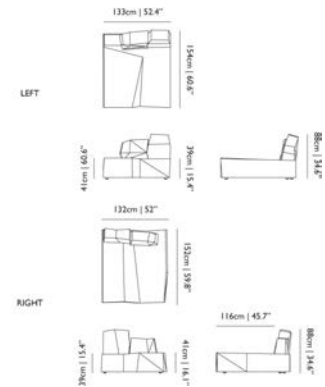

Designer
Maarten Baas, 2017

Material
Wood, foam, steel

This is a multi-element sofa system! For exact measurements for each composition and to create your own composition we invite you to use the product configurator for this sofa at <http://www.moool.com/SLTconfigurator>

SOMETHING LIKE THIS SOFA SINGLE SEAT ELEMENT

	code	rrp (excl. VAT)	Assortment Category	m3	weight (incl. packaging)	colli	in stock
SLT Single Seat Element Cat I	PSLTSINGI	€1.570,00	MTO FURNITURE	0.50	20,0 kg | 44,1 lb	1	7W
SLT Single Seat Element Cat II	PSLTSINGII	€1.639,00	MTO FURNITURE	0.50	20,0 kg | 44,1 lb	1	7W
SLT Single Seat Element Cat III	PSLTSINGIII	€1.698,00	MTO FURNITURE	0.50	20,0 kg | 44,1 lb	1	7W
SLT Single Seat Element Cat IV	PSLTSINGIV	€1.791,00	MTO FURNITURE	0.50	20,0 kg | 44,1 lb	1	7W
SLT Single Seat Element Cat V	PSLTSINGV	€1.985,00	MTO FURNITURE	0.50	20,0 kg | 44,1 lb	1	7W
SLT Single Seat Element Cat LI	PSLTSINGLI	€2.078,00	MTO FURNITURE	0.50	20,0 kg | 44,1 lb	1	7W
SLT Single Seat Element Cat LII	PSLTSINGLII	€2.407,00	MTO FURNITURE	0.50	20,0 kg | 44,1 lb	1	7W
SLT Single Seat Element Cat LIII	PSLTSINGLIII	€2.736,00	MTO FURNITURE	0.50	20,0 kg | 44,1 lb	1	7W

Designer
Maarten Baas, 2017

Material
Wood, foam, steel

This is a multi-element sofa system! For exact measurements for each composition and to create your own composition we invite you to use the product configurator for this sofa at <http://www.moool.com/SLTconfigurator>