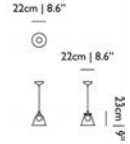

Designer

Marcel Wanders, 2012

Available with either gold plated or white glazed ceramic bow.

Material

Mouth blown glass, ceramic bow

Input voltage: 220-240V ~ 50/60Hz
Lampholder: 1 x G9
Light source: 60W MAX (not included)
Cable Length: 4.00 m
Cable Colour: Transparent
Canopy: Matching, same colour as the bow