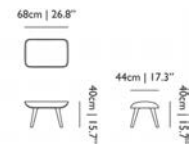

POUFS & FOOTSTOOLS

NUT FOOTSTOOL

	code	rrp (excl. VAT)	Assortment Category	m3	weight (incl. packaging)	colli	in stock
Nut Footstool Cat I	PNUT-FOOTI	€585,00	MTO FURNITURE	0.14	8,0 kg | 17,6 lb	1	10W
Nut Footstool Cat II	PNUT-FOOTII	€608,00	MTO FURNITURE	0.14	8,0 kg | 17,6 lb	1	10W
Nut Footstool Cat III	PNUT-FOOTIII	€627,00	MTO FURNITURE	0.14	8,0 kg | 17,6 lb	1	10W
Nut Footstool Cat IV	PNUT-FOOTIV	€657,00	MTO FURNITURE	0.14	8,0 kg | 17,6 lb	1	10W
Nut Footstool Cat V	PNUT-FOOTV	€721,00	MTO FURNITURE	0.14	8,0 kg | 17,6 lb	1	10W
Nut Footstool Cat LI	PNUT-FOOTLI	€784,00	MTO FURNITURE	0.14	8,0 kg | 17,6 lb	1	10W
Nut Footstool Cat LII	PNUT-FOOTLII	€861,00	MTO FURNITURE	0.14	8,0 kg | 17,6 lb	1	10W
Nut Footstool Cat LIII	PNUT-FOOTLIII	€1.030,00	MTO FURNITURE	0.14	8,0 kg | 17,6 lb	1	10W

Designer
Marcel Wanders, 2013

Frame available in different stain colours.

Material
Oak veneer bent plywood; solid oak legs, CMHR Foam

Colours
Black Stained, Cinnamon Stained, Grey Stained, Natural Oil Stained, Wenge Stained, White Wash Stained