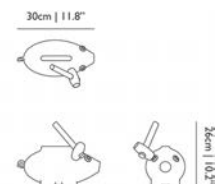

THE KILLING OF THE PIGGY BANK

	code	rrp (excl. VAT)	Assortment Category	m3	weight (incl. packaging)	colli	in stock
The Killing of the Piggy Bank	MOADB--13--	€1.011,00	ACCESSORIES	0.07	4,0 kg | 8,8 lb	1	•

Designer
Marcel Wanders, 2009

This item is a vase. Produced by Royal Delft.

Material
Porcelain

Colours
Blue & white, Gold