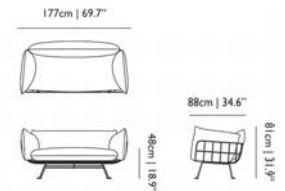

POOOF 70

	code	rrp (excl. VAT)	Assortment Category	m3	weight (incl. packaging)	colli	in stock
Poof 70cm Cat I	PPOOOFI	€660,00	MTO FURNITURE	0.24	12,0 kg | 26,5 lb	1	5W
Poof 70cm Cat II	PPOOOFII	€714,00	MTO FURNITURE	0.24	12,0 kg | 26,5 lb	1	5W
Poof 70cm Cat III	PPOOOFIII	€759,00	MTO FURNITURE	0.24	12,0 kg | 26,5 lb	1	5W
Poof 70cm Cat IV	PPOOOFIV	€831,00	MTO FURNITURE	0.24	12,0 kg | 26,5 lb	1	5W
Poof 70cm Cat V	PPOOOFV	€982,00	MTO FURNITURE	0.24	12,0 kg | 26,5 lb	1	5W
Poof 70cm Cat LI	PPOOOFLI	€1.009,00	MTO FURNITURE	0.24	12,0 kg | 26,5 lb	1	5W
Poof 70cm Cat LII	PPOOOFII	€1.242,00	MTO FURNITURE	0.24	12,0 kg | 26,5 lb	1	5W
Poof 70cm Cat LIII	PPOOOFIII	€1.475,00	MTO FURNITURE	0.24	12,0 kg | 26,5 lb	1	5W

Designer
Moool Works, 2019

Material
Wooden frame; Multiple density cut foam; Dacron; Upholstered in basic white fabric; Removable cover with velcro bottom covering.