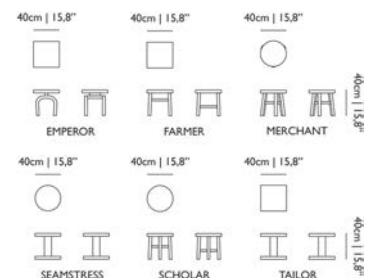

Colours

RAL 3003 (Ruby red)