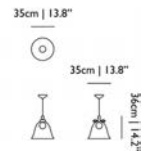

Designer

Marcel Wanders, 2012

Available with either gold plated or white glazed ceramic bow.

Material

Mouth blown glass, ceramic bow

Input voltage: 220-240V ~ 50/60Hz
Lampholder: 1 x G9
Light source: 60W MAX (not included)
Cable Length: 4.00 m
Cable Colour: Transparent
Canopy: Matching, same colour as the bow