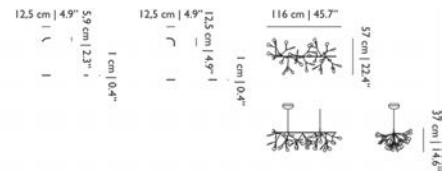

SUSPENSION LAMPS

HERACLEUM ENDLESS

	code	rrp (excl. VAT)	Assortment Category	m3	weight (incl. packaging)	colli	in stock
Heracleum Endless, copper	8718282296159	€1.871,00	LIGHTING	0.59	7,0 kg | 15,4 lb	1	•
Heracleum Endless, nickel	8718282296180	€1.871,00	LIGHTING	0.59	7,0 kg | 15,4 lb	1	•
Heracleum Endless, copper, 10 MTR CABLE	8718282296111	€1.961,00	LIGHTING	0.59	7,0 kg | 15,4 lb	1	5W
Heracleum Endless, nickel, 10 MTR CABLE	8718282296135	€1.961,00	LIGHTING	0.59	7,0 kg | 15,4 lb	1	5W
Heracleum Endless, bend 90°, copper	MOLHEREB90CA	€86,00	LIGHTING	0.01	0,0 kg | 0,0 lb	1	•
Heracleum Endless, bend 90°, nickel	MOLHEREB90NA	€86,00	LIGHTING	0.01	0,0 kg | 0,0 lb	1	•
Heracleum Endless, bend 135°, copper	MOLHEREB35CA	€86,00	LIGHTING	0.01	0,0 kg | 0,0 lb	1	•
Heracleum Endless, bend 135°, nickel	MOLHEREB35NA	€86,00	LIGHTING	0.01	0,0 kg | 0,0 lb	1	•

Designer
Bertjan Pot, 2014

Powered through Electrosandwich® by Marcel Wanders. One straight connector included. Minimum of 30cm/11,8" from ceiling.

Material
Metal wire frame, polycarbonate lenses, ultra thin suspension wire

Input voltage: 220-240V ~ 50/60Hz
Power consumption: MAX 12W
Lampholder: Solid State LED
Colour Temperature: 2700K / CRI 85
Dimmable: Mains dimmable, see website for dimming advice.
Luminous flux (Lumen, lm): 400 lm
Light source: 45 LEDS
Cable Length: 4.00 m
Cable Colour: Transparent
Canopy: Plastic Pebble in matching colour (1 per metre)