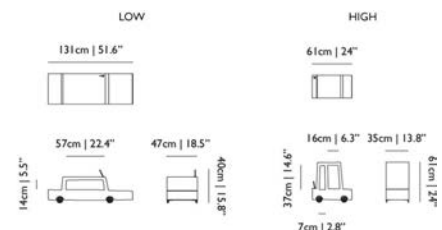

Designer
Maarten Baas, 2016

The antenna serves as penholder.

Material
Wooden frame, movable bronze wheels and antenna

COFFEE & SIDE TABLES

URBANHIKE	code	rrp (excl. VAT)	Assortment Category	m3	weight (incl. packaging)	colli	in stock
Urbanhike, chrome	MOTHIK----C	€1.250,00	SMALL FURNITURE	0.24	7,0 kg 15,4 lb	1	•