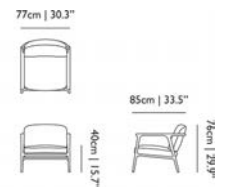

SOFAS

AMAMI SOFA

	code	rrp (excl. VAT)	Assortment Category	m3	weight (incl. packaging)	colli	in stock
Amami Sofa, Dark Grey	MOSAMSO---DG	€7.802,00	MTO FURNITURE	2.16	50,0 kg 110,2 lb	1	10W
Amami Sofa, Blue	8718282343686	€7.802,00	MTO FURNITURE	2.16	50,0 kg 110,2 lb	1	10W
Amami Sofa, Light Grey	8718282343709	€7.802,00	MTO FURNITURE	2.16	50,0 kg 110,2 lb	1	10W