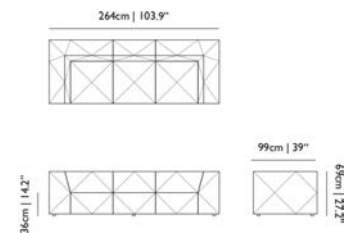

BFF TRIPLE SEATER HIGH ARMREST

	code	rrp (excl. VAT)	Assortment Category	m3	weight (incl. packaging)	colli	in stock
BFF Triple Seater TE02 High Cat I	PBFF-TE02I	€4.362,00	MTO FURNITURE	2.13	123,0 kg | 271,2 lb	1	7W
BFF Triple Seater TE02 High Cat II	PBFF-TE02II	€4.582,00	MTO FURNITURE	2.13	123,0 kg | 271,2 lb	1	7W
BFF Triple Seater TE02 High Cat III	PBFF-TE02III	€4.769,00	MTO FURNITURE	2.13	123,0 kg | 271,2 lb	1	7W
BFF Triple Seater TE02 High Cat IV	PBFF-TE02IV	€5.066,00	MTO FURNITURE	2.13	123,0 kg | 271,2 lb	1	7W
BFF Triple Seater TE02 High Cat V	PBFF-TE02V	€5.685,00	MTO FURNITURE	2.13	123,0 kg | 271,2 lb	1	7W
BFF Triple Seater TE02 High Cat LI	PBFF-TE02LI	€5.809,00	MTO FURNITURE	2.13	123,0 kg | 271,2 lb	1	7W
BFF Triple Seater TE02 High Cat LII	PBFF-TE02LII	€6.397,00	MTO FURNITURE	2.13	123,0 kg | 271,2 lb	1	7W
BFF Triple Seater TE02 High Cat LIII	PBFF-TE02LIII	€7.734,00	MTO FURNITURE	2.13	123,0 kg | 271,2 lb	1	7W

Designer
Marcel Wanders, 2018

Material
Wood, Steel springs, Foam

This is a multi-element sofa system! For exact measurements for each composition and to create your own composition we invite you to go to <https://www.moool.com/bff-sofa> and use the product configurator.