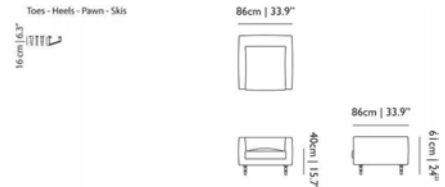

Designer
Marcel Wanders, 2005

Legs to be ordered separately. Cat I-LIII: fixed upholstery. Signature cover: Arredo

Material

Seater: steel base construction, CMHR foam upholstered. Signature Cover: fabric is teflon treated and has a fire retardant coating