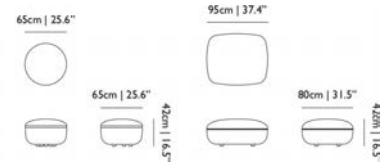

Material

Wooden frame covered in foam and dacron, the seat cushion is made in foam.

BFF FOOTSTOOL

	code	rrp (excl. VAT)	Assortment Category	m3	weight (incl. packaging)	colli	in stock
BFF Footstool Cat I	PBFFFOOTI	€660,00	MTO FURNITURE	0.29	16,0 kg | 35,3 lb	1	7W
BFF Footstool Cat II	PBFFFOOTII	€701,00	MTO FURNITURE	0.29	16,0 kg | 35,3 lb	1	7W
BFF Footstool Cat III	PBFFFOOTIII	€736,00	MTO FURNITURE	0.29	16,0 kg | 35,3 lb	1	7W
BFF Footstool Cat IV	PBFFFOOTIV	€791,00	MTO FURNITURE	0.29	16,0 kg | 35,3 lb	1	7W
BFF Footstool Cat V	PBFFFOOTV	€906,00	MTO FURNITURE	0.29	16,0 kg | 35,3 lb	1	7W
BFF Footstool Cat LI	PBFFFOOTLI	€897,00	MTO FURNITURE	0.29	16,0 kg | 35,3 lb	1	7W
BFF Footstool Cat LII	PBFFFOOTLII	€1.033,00	MTO FURNITURE	0.29	16,0 kg | 35,3 lb	1	7W
BFF Footstool Cat LIII	PBFFFOOTLIII	€1.223,00	MTO FURNITURE	0.29	16,0 kg | 35,3 lb	1	7W

Designer

Marcel Wanders, 2018

Material

Wood, Steel springs, Foam

This is a multi-element sofa system! For exact measurements for each composition and to create your own composition we invite you to go to <https://www.moooli.com/bff-sofa> and use the product configurator.