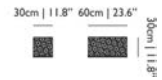

COFFEE & SIDE TABLES

CROCHET TABLE

	code	rrp (excl. VAT)	Assortment Category	m3	weight (incl. packaging)	colli	in stock
Crochet Table large, white	MOTCR-363I-	€ 1.943,00	SMALL FURNITURE	0.08	3,0 kg | 6,6 lb	1	•
Crochet Table small, white	MOTCR-333I-	€ 1.179,00	SMALL FURNITURE	0.04	2,0 kg | 4,4 lb	1	•

Designer
Marcel Wanders, 2001

Each Crochet table is skillfully handcrafted by the Marcel Wanders studio crochet team.

Material
Handmade crochet cotton & epoxy resin