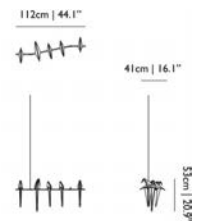

PERCH LIGHT BRANCH

Perch Light Branch dimmable 1-10V
Perch Light Branch dimmable 1-10V 10 MTR
parts Perch Branch, suspension pole 50cm/19"

code	rrp (excl. VAT)	Assortment Category	m3	weight (incl. packaging)	colli	in stock
8718282298030	€2.926,00	LIGHTING	0.21	9,0 kg | 19,8 lb	1	•
8718282298115	€3.021,00	LIGHTING	0.21	9,0 kg | 19,8 lb	1	10W
MO-PALI000028	€61,00	LIGHTING	0.01	1,0 kg | 2,2 lb	1	•

Designer
Umut Yamac, 2016

Solid State LED. Includes 3 small and 2 large birds. Minimum of 30cm/11,8" from ceiling. One straight connector included. Suspension poles included with set 1: 2x50cm, 2x15cm, 2x10cm (150cm total) finished in matching colour.

Material
Brass painted aluminium and polypropylene paper

Input voltage: 180-240V ~ 50/60Hz
Power consumption: MAX 15W
Colour Temperature: 2700K / CRI 80
Dimmable: With 1-10 V dimmer only.
Luminous flux (Lumen, lm): 560 lm
Cable Length: 4.00 m
Cable Colour: Black
Canopy: Matching Steel Cylinder