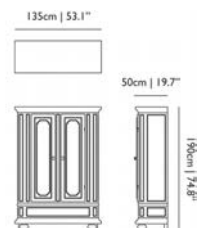

STORAGE

ALTDEUTSCHE CABINET

Altdeutsche Cabinet

code

MOCADCUP---

rrp (excl. VAT)

€6.655,00

Assortment Category

QSP FURNITURE

m3

1.79

weight (incl. packaging)

128,0 kg | 282,2 lb

colli

1

in stock
•

Designer

Studio Job, 2011

Material

Solid pine and pine veneer, stained white

Colours

Stained white, hand-painted artwork