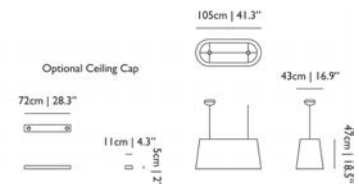

Designer
Bertjan Pot, 2015

Material
Shade: Fibreglass soaked in epoxy resin, Canopy & Cover: Black or White ABS, Diffuser: Lexan

The cap, cable and canopy are available in black or white. The fibreglass globe is always white, only 'Just Black' comes with a black globe. Minimum of 30cm/11,8" from ceiling.

Input voltage: 220-240V ~ 50/60Hz
Power consumption: MAX 12W
Lampholder: Solid State LED
Colour Temperature: 2700K / CRI 82
Dimmable: Mains dimmable, see website for dimming advice.
Luminous flux (Lumen, lm): 450 lm
Light source: 1 LED
Cable Colour: Matching with cap
Canopy: Matching with the cap of fixture

OVAL LIGHT

	code	rrp (excl. VAT)	Assortment Category	m3	weight (incl. packaging)	colli	in stock
Oval Light, black	MOLOL-----B	€601,00	LIGHTING	0.29	8,0 kg | 17,6 lb	1	•
Oval Light, white	MOLOL-----W	€601,00	LIGHTING	0.29	8,0 kg | 17,6 lb	1	•
Long/Oval Light canopy	MOLLLPLKAW-A	€176,00	LIGHTING	0.01	2,0 kg | 4,4 lb	1	•

Designer
Marcel Wanders, 1999

Material
PVC/viscose laminate on metal structure, chromed steel pendant

Optional ceiling cap is additional for this product. Please refer to the manual for more information.

Input voltage: 220-240V ~ 50/60Hz
Lampholder: 2 x E27
Light source: 60W MAX type A (not included)
Cable Length: 4.00 m
Cable Colour: Black
Canopy: Plastic canopy, same colour as the shade