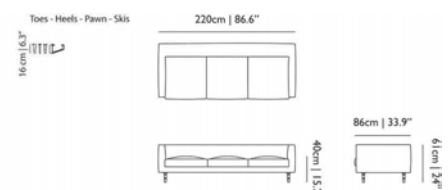

Designer
Marcel Wanders, 2005

Legs and back cushions to be ordered separately. Cat I-LIII: fixed upholstery. Signature cover: Arredo