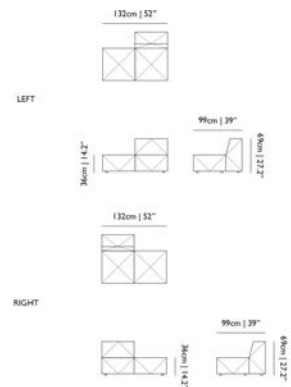

Designer
Marcel Wanders, 2018

Material
Wood, Steel springs, Foam

This is a multi-element sofa system! For exact measurements for each composition and to create your own composition we invite you to go to <https://www.moool.com/bff-sofa> and use the product configurator.