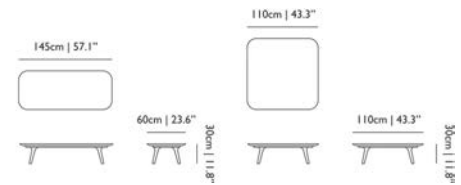

Designer
Marcel Wanders, 2013

Material
Solid Oak

Thickness top 4,8cm.