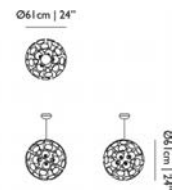

Material

Chromed metal or metallic gray spheres, bakelite rings and glass.

The crystal beauty of the Chalice lamp is enhanced by a soft metallic-grey body with black rings at the base of each translucent silver glass chalice. The result is a new bouquet of light, available in two sizes.

Input voltage: 220-240V ~ 50/60Hz
Power consumption: MAX 32W
Lampholder: Solid State LED
Colour Temperature: 2700K / CRI 85
Dimmable: Mains dimmable, see website for dimming advice.
Luminous flux (Lumen, lm): 900 lm
Light source: 48 LEDES
Cable Length: 4.00 m
Cable Colour: transparent
Canopy: Brushed Steel Pebble