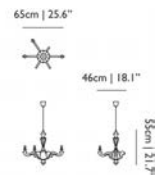

SMOKE CHANDELIER

	code	rrp (excl. VAT)	Assortment Category	m3	weight (incl. packaging)	colli	in stock
Smoke Chandelier	MOLSC--555-	€900,00	LIGHTING	0.16	8,0 kg | 17,6 lb	1	•
Smoke Chandelier 10 MTR CABLE	8718282338934	€978,00	LIGHTING	0.16	8,0 kg | 17,6 lb	1	14W

Designer
Maarten Baas, 2002

Material
Burnt wood finish with epoxy

Each piece differs due to the process used for production. The enchanting texture of burnt wood.

Input voltage: 220-240V ~ 50/60Hz
Lampholder: 3 x E14
Light source: 40W MAX type B (not included)
Cable Length: 4.00 m
Cable Colour: Black
Canopy: Smoked black