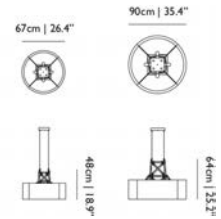

Designer

Joel Degermark, 2004

Material

Polybutylene Terephthalate (PBT)

Input voltage: 220-240V ~ 50/60Hz
 Lampholder: 3x E27, 2x E14
 Dimmable: Mains dimmable, see website for dimming advice.
 Light source: 60W MAX E27, 40W MAX E14, 15W MAX E14
 Cable Length: 4.00 m (10 m cable on request)

Designer

Joost van Bleiswijk, 2017

Material

Die cast powder coated aluminium, wooden version with wood slats.

Constructed with brass screws

Input voltage: 220-240V ~ 50/60Hz
Lampholder: M: 1 x E27 L: 4 x E27
Light source: M 40W, L 60 MAX (not included)
Cable Length: 4.00 m
Cable Colour: Black
Canopy: Square metal in matching colour