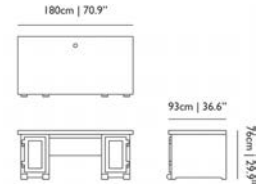

PAPER DESK 180

Paper Desk 180, white

code	rrp (excl. VAT)
MOTPD--180W	€3.169,00

Assortment Category	m3	weight (incl. packaging)	colli	in stock
QSP FURNITURE	1.59	60,0 kg | 132,3 lb	3	•

Designer
Studio Job, 2013

Top always oak veneer.

Material
Wood and cardboard finished with paper and polyurethane (PU) lacquered; Oak veneer top

Colours
White