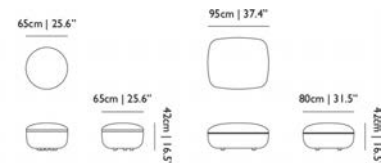

Material

Wooden frame covered in foam and dacron, the seat cushion is made in foam.