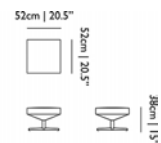

Material

Steel, HR foam