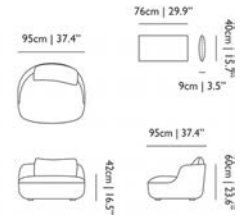

ARMCHAIRS

BART ARMCHAIR

	code	rrp (excl. VAT)	Assortment Category	m3	weight (incl. packaging)	colli	in stock
QSP, Bart Armchair Liscio, Perla, Swivel	QSP0000003	€3.773,00	QSP FURNITURE	0.67	39,0 kg | 86,0 lb	1	•
Bart Armchair Cat I	PBARTARMC I	€2.690,00	MTO FURNITURE	0.67	39,0 kg | 86,0 lb	1	10W
Bart Armchair Cat II	PBARTARMC II	€2.837,00	MTO FURNITURE	0.67	39,0 kg | 86,0 lb	1	10W
Bart Armchair Cat III	PBARTARMC III	€2.961,00	MTO FURNITURE	0.67	39,0 kg | 86,0 lb	1	10W
Bart Armchair Cat IV	PBARTARMC IV	€3.159,00	MTO FURNITURE	0.67	39,0 kg | 86,0 lb	1	10W
Bart Armchair Cat V	PBARTARMC V	€3.572,00	MTO FURNITURE	0.67	39,0 kg | 86,0 lb	1	10W
Bart Armchair Cat LI	PBARTARMC LI	€3.655,00	MTO FURNITURE	0.67	39,0 kg | 86,0 lb	1	10W
Bart Armchair Cat LII	PBARTARMC LII	€4.297,00	MTO FURNITURE	0.67	39,0 kg | 86,0 lb	1	10W
Bart Armchair Cat LIII	PBARTARMC LIII	€4.939,00	MTO FURNITURE	0.67	39,0 kg | 86,0 lb	1	10W

Designer

Mooodi Works | Bart Schilder, 2012

Including pillows, produced with removable covers for seat.

Material

Wooden frame covered in foam and dacron, the seat cushion is made in foam.