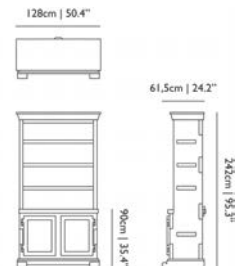

PAPER CABINET

	code	rrp (excl. VAT)	Assortment Category	m3	weight (incl. packaging)	colli	in stock
Paper Cabinet, RAL 7044	MOCPCAB7044	€3.471,00	QSP FURNITURE	0.96	99,0 kg | 218,3 lb	4	•
Paper Cabinet, white	MOCPCAB---W	€3.174,00	QSP FURNITURE	0.96	99,0 kg | 218,3 lb	4	•

Designer
Studio Job, 2012

The Paper collection illustrates its story with a lacquered paper finish.

Material
Wood and cardboard, finished with paper, polyurethane (PU) and wood veneer

Colours
RAL 7044 (Silk grey), White