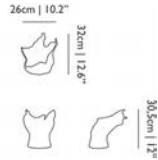

BLOW AWAY VASE

Blow Away Vase

code	rrp (excl. VAT)	Assortment Category	m3	weight (incl. packaging)	colli	in stock
8718282338279	€795,00	ACCESSORIES	0.13	3,0 kg | 6,6 lb	1	•

Designer
Front, 2008

The Blow Away Vase is produced by Royal Delft. Each vase is handmade and the design is handpainted.

Material
Porcelain, produced by Royal Delft