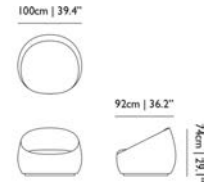

Designer

Simone Bonanni, 2018

Option: Swivel Base. Metal Plate with felt.

Material

Metal frame. Elastic straps fixed in steel frame. Combination of cut foam and injection molded foam.