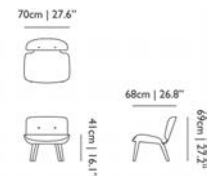

NUT LOUNGE CHAIR

Nut Lounge Cat I
Nut Lounge Cat II
Nut Lounge Cat III
Nut Lounge Cat IV
Nut Lounge Cat V
Nut Lounge Cat LI
Nut Lounge Cat LII
Nut Lounge Cat LIII

code	rrp (excl. VAT)	Assortment Category	m3	weight (incl. packaging)	colli	in stock
PNUT-LOUNI	€1.008,00	MTO FURNITURE	0.40	15,0 kg | 33,1 lb	1	10W
PNUT-LOUNII	€1.054,00	MTO FURNITURE	0.40	15,0 kg | 33,1 lb	1	10W
PNUT-LOUNIII	€1.092,00	MTO FURNITURE	0.40	15,0 kg | 33,1 lb	1	10W
PNUT-LOUNIV	€1.153,00	MTO FURNITURE	0.40	15,0 kg | 33,1 lb	1	10W
PNUT-LOUNV	€1.280,00	MTO FURNITURE	0.40	15,0 kg | 33,1 lb	1	10W
PNUT-LOUNLI	€1.205,00	MTO FURNITURE	0.40	15,0 kg | 33,1 lb	1	10W
PNUT-LOUNLII	€1.251,00	MTO FURNITURE	0.40	15,0 kg | 33,1 lb	1	10W
PNUT-LOUNLIII	€1.501,00	MTO FURNITURE	0.40	15,0 kg | 33,1 lb	1	10W

Designer
Marcel Wanders, 2013

Frame available in different stain colours.