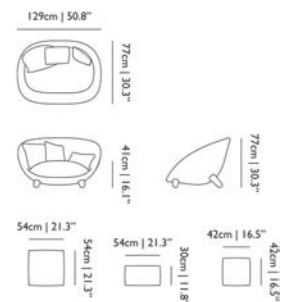

Colours

Cinnamon Stained, White Wash Stained