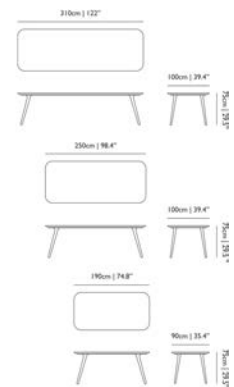

Designer
Marcel Wanders, 2013

Material
Solid Oak