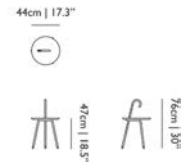

COFFEE & SIDE TABLES

URBANHIKE	code	rrp (excl. VAT)	Assortment Category	m3	weight (incl. packaging)	colli	in stock
Urbanhike, chrome	MOTHIK----C	€1.250,00	SMALL FURNITURE	0.24	7,0 kg | 15,4 lb	1	•

Designer
Marcel Wanders, 2012

Material
Chromed steel, decalized aluminium wood transfer

There are seven different city badges included with the table. You can paste them yourself and give the final and personal touch to the Urbanhike table.

ZIO COFFEE TABLE	code	rrp (excl. VAT)	Assortment Category	m3	weight (incl. packaging)	colli	in stock
QSP, Zio Coffee Table 145, stained cinnamon	QSP0000010	€2.221,00	QSP FURNITURE	0.37	30,0 kg | 66,1 lb	1	•
Zio coffee table 145 White wash stained	8718282342320	€2.221,00	SMALL FURNITURE	0.37	30,0 kg | 66,1 lb	1	10W
Zio Coffee Table 110, composition	8718282342191	€2.668,00	SMALL FURNITURE	0.51	45,0 kg | 99,2 lb	1	10W
Zio coffee table 110 Black stained	8718282342221	€2.668,00	SMALL FURNITURE	0.51	45,0 kg | 99,2 lb	1	10W
Zio coffee table 110 Cinnamon stained	8718282342252	€2.668,00	SMALL FURNITURE	0.51	45,0 kg | 99,2 lb	1	10W
Zio coffee table 110 Grey stained	8718282342245	€2.668,00	SMALL FURNITURE	0.51	45,0 kg | 99,2 lb	1	10W
Zio coffee table 110 Natural oil	8718282342214	€2.668,00	SMALL FURNITURE	0.51	45,0 kg | 99,2 lb	1	10W
Zio coffee table 110 Wenge stained	8718282342238	€2.668,00	SMALL FURNITURE	0.51	45,0 kg | 99,2 lb	1	10W
Zio coffee table 110 White wash stained	8718282342269	€2.668,00	SMALL FURNITURE	0.51	45,0 kg | 99,2 lb	1	10W
Zio Coffee Table 145, composition	8718282342207	€2.221,00	SMALL FURNITURE	0.37	30,0 kg | 66,1 lb	1	10W
Zio coffee table 145 Black stained	8718282342283	€2.221,00	SMALL FURNITURE	0.37	30,0 kg | 66,1 lb	1	10W
Zio coffee table 145 Grey stained	8718282342306	€2.221,00	SMALL FURNITURE	0.37	30,0 kg | 66,1 lb	1	10W
Zio coffee table 145 Natural oil	8718282342276	€2.221,00	SMALL FURNITURE	0.37	30,0 kg | 66,1 lb	1	10W
Zio coffee table 145 Wenge stained	8718282342290	€2.221,00	SMALL FURNITURE	0.37	30,0 kg | 66,1 lb	1	10W

Designer
Marcel Wanders, 2013

Material
Solid Oak

Thickness top 4,8cm.