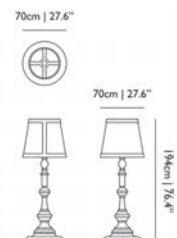

PAPER FLOOR LAMP

Paper Floor Lamp, RAL 5024

Paper Floor Lamp, patch #07

Paper Floor Lamp, white

code	rrp (excl. VAT)	Assortment Category	m3	weight (incl. packaging)	colli	in stock
MOLPFL-5024	€3.058,00	LIGHTING	1.08	33,0 kg | 72,8 lb	2	•
MOLPFL----P	€3.447,00	LIGHTING	1.08	33,0 kg | 72,8 lb	2	•
MOLPFL----WA	€2.804,00	LIGHTING	1.08	33,0 kg | 72,8 lb	2	•

Designer
Studio Job, 2005

Material
Wood and cardboard, finished with paper and polyurethane (PU) lacquered

Colours
RAL 5024 (Pastel blue), White

The Paper collection illustrates its story with a lacquered paper finish. Refer to website for the RAL colours of patchwork option.

Input voltage: 220-240V ~ 50/60Hz
Lampholder: 1 x E27
Switch: On/off, Europlug
Light source: 60W MAX type A (not included)
Cable Length: 3.00 m
Cable Colour: Black