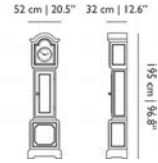

ACCESSORIES

ALTDEUTSCHE CLOCK

Altdeutsche Clock

code	rrp (excl. VAT)	Assortment Category	m3	weight (incl. packaging)	colli	in stock
MOAADGC----	€3.822,00	ACCESSORIES	0.55	41,0 kg | 90,4 lb	1	•

Designer
Studio Job, 2011

Handmade quality spring driven eight day movement, use the included custom Studio Job key to wind up.

Material
Solid pine and pine veneer, stained white

Colours
Stained white, hand-painted artwork