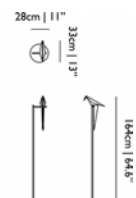

PERCH LIGHT FLOOR

Perch Light Floor non-dimmable

code	rrp (excl. VAT)	Assortment Category	m3	weight (incl. packaging)	colli	in stock
8718282298160	€1.248,00	LIGHTING	0.18	9,0 kg | 19,8 lb	1	•

Designer
Umut Yamac, 2016

Material
Brass painted aluminium and polypropylene paper

Solid State LED. Includes 1 large bird.
Input voltage: 100-240V ~ 50/60Hz
Power consumption: MAX 5W
Colour Temperature: 2700K / CRI 80
Luminous flux (Lumen, lm): 150 lm
Switch: On/off, Europlug
Cable Length: 4.50 m
Cable Colour: Black