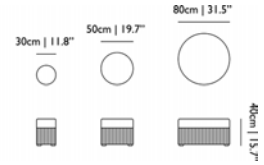

POUFS & FOOTSTOOLS

AMAMI POUF

	code	rrp (excl. VAT)	Assortment Category	m3	weight (incl. packaging)	colli	in stock
Amami Pouf 30cm, Blue	8718282343594	€867,00	MTO FURNITURE	0.06	10,0 kg | 22,0 lb	1	10W
Amami Pouf 30cm, Dark Grey	8718282343600	€867,00	MTO FURNITURE	0.06	10,0 kg | 22,0 lb	1	10W
Amami Pouf 30cm, Light Grey	8718282343617	€867,00	MTO FURNITURE	0.06	10,0 kg | 22,0 lb	1	10W
Amami Pouf 50cm, Blue	8718282343624	€1.063,00	MTO FURNITURE	0.14	15,0 kg | 33,1 lb	1	10W
Amami Pouf 50cm, Dark Grey	8718282343631	€1.063,00	MTO FURNITURE	0.14	15,0 kg | 33,1 lb	1	10W
Amami Pouf 50cm, Light Grey	8718282343648	€1.063,00	MTO FURNITURE	0.14	15,0 kg | 33,1 lb	1	10W
Amami Pouf 80cm, Blue	8718282343655	€1.593,00	MTO FURNITURE	0.35	20,0 kg | 44,1 lb	1	10W
Amami Pouf 80cm, Dark Grey	MOSAMPO80-DG	€1.593,00	MTO FURNITURE	0.35	20,0 kg | 44,1 lb	1	10W

Designer

Lorenza Bozzoli, 2016

Material

Frame: Wood, HR foam; Fabric: Velvet; Fringes: 100% Viscose

BART POUF AND FOOTSTOOL

	code	rrp (excl. VAT)	Assortment Category	m3	weight (incl. packaging)	colli	in stock
Bart Pouf Cat I	PBARTPOUFI	€1.346,00	MTO FURNITURE	0.22	10,0 kg | 22,0 lb	1	10W
Bart Pouf Cat II	PBARTPOUFII	€1.416,00	MTO FURNITURE	0.22	10,0 kg | 22,0 lb	1	10W
Bart Pouf Cat III	PBARTPOUFIII	€1.476,00	MTO FURNITURE	0.22	10,0 kg | 22,0 lb	1	10W
Bart Pouf Cat IV	PBARTPOUFIV	€1.571,00	MTO FURNITURE	0.22	10,0 kg | 22,0 lb	1	10W
Bart Pouf Cat V	PBARTPOUFV	€1.770,00	MTO FURNITURE	0.22	10,0 kg | 22,0 lb	1	10W
Bart Pouf Cat LI	PBARTPOUFLI	€1.879,00	MTO FURNITURE	0.22	10,0 kg | 22,0 lb	1	10W
Bart Pouf Cat LII	PBARTPOUFLII	€2.221,00	MTO FURNITURE	0.22	10,0 kg | 22,0 lb	1	10W
Bart Pouf Cat LIII	PBARTPOUFLIII	€2.564,00	MTO FURNITURE	0.22	10,0 kg | 22,0 lb	1	10W
Bart Footstool Cat I	PBARTFOOTI	€1.565,00	MTO FURNITURE	0.33	20,0 kg | 44,1 lb	1	10W
Bart Footstool Cat II	PBARTFOOTII	€1.649,00	MTO FURNITURE	0.33	20,0 kg | 44,1 lb	1	10W
Bart Footstool Cat III	PBARTFOOTIII	€1.721,00	MTO FURNITURE	0.33	20,0 kg | 44,1 lb	1	10W
Bart Footstool Cat IV	PBARTFOOTIV	€1.835,00	MTO FURNITURE	0.33	20,0 kg | 44,1 lb	1	10W
Bart Footstool Cat V	PBARTFOOTV	€2.074,00	MTO FURNITURE	0.33	20,0 kg | 44,1 lb	1	10W
Bart Footstool Cat LI	PBARTFOOTLI	€2.204,00	MTO FURNITURE	0.33	20,0 kg | 44,1 lb	1	10W
Bart Footstool Cat LII	PBARTFOOTLII	€2.615,00	MTO FURNITURE	0.33	20,0 kg | 44,1 lb	1	10W
Bart Footstool Cat LIII	PBARTFOOTLIII	€3.026,00	MTO FURNITURE	0.33	20,0 kg | 44,1 lb	1	10W

Designer

Moooli Works, 2018