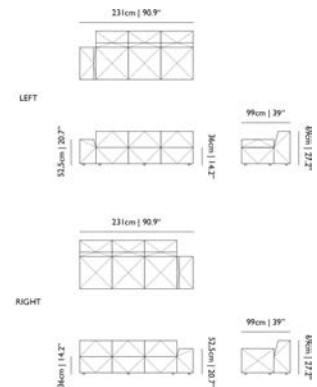

Designer

Marcel Wanders, 2018

Material

Wood, Steel springs, Foam

This is a multi-element sofa system! For exact measurements for each composition and to create your own composition we invite you to go to <https://www.mooodi.com/bff-sofa> and use the product configurator.

BFF FOOTSTOOL

	code	rrp (excl. VAT)	Assortment Category	m3	weight (incl. packaging)	colli	in stock
BFF Footstool Cat I	PBFFFOOTI	€660,00	MTO FURNITURE	0.29	16,0 kg | 35,3 lb	1	7W
BFF Footstool Cat II	PBFFFOOTII	€701,00	MTO FURNITURE	0.29	16,0 kg | 35,3 lb	1	7W
BFF Footstool Cat III	PBFFFOOTIII	€736,00	MTO FURNITURE	0.29	16,0 kg | 35,3 lb	1	7W
BFF Footstool Cat IV	PBFFFOOTIV	€791,00	MTO FURNITURE	0.29	16,0 kg | 35,3 lb	1	7W
BFF Footstool Cat V	PBFFFOOTV	€906,00	MTO FURNITURE	0.29	16,0 kg | 35,3 lb	1	7W
BFF Footstool Cat LI	PBFFFOOTLI	€897,00	MTO FURNITURE	0.29	16,0 kg | 35,3 lb	1	7W
BFF Footstool Cat LII	PBFFFOOTLII	€1.033,00	MTO FURNITURE	0.29	16,0 kg | 35,3 lb	1	7W
BFF Footstool Cat LIII	PBFFFOOTLIII	€1.223,00	MTO FURNITURE	0.29	16,0 kg | 35,3 lb	1	7W

Designer

Marcel Wanders, 2018

Material

Wood, Steel springs, Foam

This is a multi-element sofa system! For exact measurements for each composition and to create your own composition we invite you to go to <https://www.mooodi.com/bff-sofa> and use the product configurator.