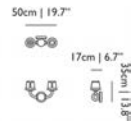

WALL LAMPS

PAPER WALL LAMP

	code	rrp (excl. VAT)	Assortment Category	m3	weight (incl. packaging)	colli	in stock
Paper Wall Lamp, RAL 1013	8718282300092	€620,00	LIGHTING	0.03	4,0 kg | 8,8 lb	|	•
Paper Wall Lamp, RAL 6021	MOLPWL-6021	€620,00	LIGHTING	0.03	4,0 kg | 8,8 lb	|	•
Paper Wall Lamp, white	MOLPWL----W	€565,00	LIGHTING	0.03	4,0 kg | 8,8 lb	|	•

Designer

Studio Job, 2014

Input voltage: 220-240V ~ 50/60Hz

Lampholder: 2 x E14

Light source: 15W MAX type B (not included)

Material

Wood and cardboard, finished with paper and polyurethane (PU) lacquered