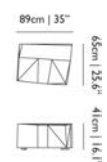

SOMETHING LIKE THIS SOFA FOOTSTOOL

	code	rrp (excl. VAT)	Assortment Category	m3	weight (incl. packaging)	colli	in stock
SLT Footstool Cat I	PSLTFOOTI	€903,00	MTO FURNITURE	0.28	6,0 kg | 13,2 lb	1	7W
SLT Footstool Cat II	PSLTFOOTII	€953,00	MTO FURNITURE	0.28	6,0 kg | 13,2 lb	1	7W
SLT Footstool Cat III	PSLTFOOTIII	€995,00	MTO FURNITURE	0.28	6,0 kg | 13,2 lb	1	7W
SLT Footstool Cat IV	PSLTFOOTIV	€1.061,00	MTO FURNITURE	0.28	6,0 kg | 13,2 lb	1	7W
SLT Footstool Cat V	PSLTFOOTV	€1.200,00	MTO FURNITURE	0.28	6,0 kg | 13,2 lb	1	7W
SLT Footstool Cat LI	PSLTFOOTLI	€1.276,00	MTO FURNITURE	0.28	6,0 kg | 13,2 lb	1	7W
SLT Footstool Cat LII	PSLTFOOTLII	€1.516,00	MTO FURNITURE	0.28	6,0 kg | 13,2 lb	1	7W
SLT Footstool Cat LIII	PSLTFOOTLIII	€1.756,00	MTO FURNITURE	0.28	6,0 kg | 13,2 lb	1	7W

Designer
Maarten Baas, 2017

This is a multi-element sofa system! For exact measurements for each composition and to create your own composition we invite you to use the product configurator for this sofa at <http://www.moooli.com/SLTconfigurator>

Material
Wood, foam, steel