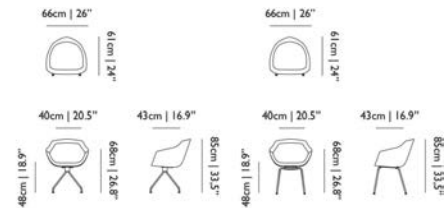

Material

Metal, Purcore molded with cut foam layer, upholstery Divina 3

CARBON CHAIR

	code	rrp (excl. VAT)	Assortment Category	m3	weight (incl. packaging)	colli	in stock
Carbon Chair	8718282340180	€700,00	QSP FURNITURE	0.32	5,0 kg | 11,0 lb	1	•
Carbon Chair cap, black	MOSCC-CAP--	€36,00	QSP FURNITURE	0.01	0,0 kg | 0,0 lb	1	•
Carbon Chair pad, black	8718282343754	€87,00	QSP FURNITURE	0.01	0,0 kg | 0,0 lb	1	•

Designer

Bertjan Pot & Marcel Wanders, 2004

Chair for indoor and outdoor use. Pad and cap indoor use only.