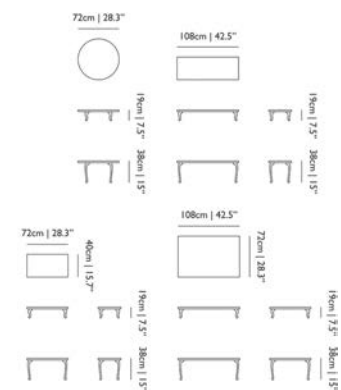

Designer

Marcel Wanders, 2012

Thickness 3cm. Legs need to be ordered separately.
Round: set of 3 legs. Square/Rectangle: set of 4 legs.
Marble veining will vary on each piece

Material

Grey pietra / white carrara marble top with chromed aluminium feet