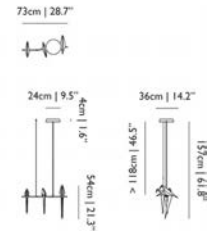

PERCH LIGHT BRANCH SMALL

Perch Light Branch Small dimmable 1-10V
Perch Light Branch Small dimmable 1-10V 10 MTR
parts Perch Branch, suspension pole 50cm/19"

code	rrp (excl. VAT)	Assortment Category	m3	weight (incl. packaging)	colli	in stock
8718282330242	€2.111,00	LIGHTING	0.14	7,0 kg | 15,4 lb	1	•
8718282330259	€2.239,00	LIGHTING	0.14	7,0 kg | 15,4 lb	1	10W
MO-PALI000028	€61,00	LIGHTING	0.01	1,0 kg | 2,2 lb	1	•

Designer
Umut Yamac, 2019

Solid State LED. Includes 2 small and 1 large birds. Minimum of 30cm/11,8" from ceiling. One straight connector included. Suspension poles included with set 1: 2x50cm, 2x15cm, 2x10cm (150cm total) finished in matching colour.

Material
Brass painted aluminium and polypropylene paper

Input voltage: 180-240 ~ 50/60Hz
Power consumption: MAX 15W
Colour Temperature: 2700K / CRI 80
Dimmable: Yes, external
Luminous flux (Lumen, lm): 336 lm
Cable Colour: Black
Canopy: Matching Steel Cylinder