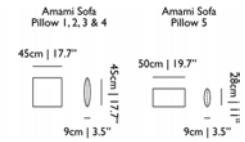

PILLOWS

AMAMI PILLOW SET

	code	rrp (excl. VAT)	Assortment Category	m3	weight (incl. packaging)	colli	in stock
Amami Pillows, set of 5, Red/Blue	8718282343563	€938,00	MTO FURNITURE	0.25	5,0 kg | 11,0 lb	1	10W
Amami Pillows, set of 5, Red/Light Grey	8718282343587	€938,00	MTO FURNITURE	0.25	5,0 kg | 11,0 lb	1	10W

Designer
Lorenza Bozzoli, 2016

Pillow set of 4 red/cayenne pillows (1,2,3,4) and one (5) matching with sofa colour.

Material

Filling: 50% fibres/50% goose feathers; Fringes: 100% Viscose

BOUTIQUE PILLOWS

	code	rrp (excl. VAT)	Assortment Category	m3	weight (incl. packaging)	colli	in stock
Boutique Pillow Arredo Leather	MOSBTPINK-C22	€314,00	MTO FURNITURE	0.05	2,0 kg | 4,4 lb	1	7W
Pillow (Btq) 45x45x16 Cat I	PPILLRE02I	€172,00	MTO FURNITURE	0.05	2,0 kg | 4,4 lb	1	10W
Pillow (Btq) 45x45x16 Cat II	PPILLRE02II	€189,00	MTO FURNITURE	0.05	2,0 kg | 4,4 lb	1	10W
Pillow (Btq) 45x45x16 Cat III	PPILLRE02III	€203,00	MTO FURNITURE	0.05	2,0 kg | 4,4 lb	1	10W
Pillow (Btq) 45x45x16 Cat IV	PPILLRE02IV	€226,00	MTO FURNITURE	0.05	2,0 kg | 4,4 lb	1	10W
Pillow (Btq) 45x45x16 Cat V	PPILLRE02V	€274,00	MTO FURNITURE	0.05	2,0 kg | 4,4 lb	1	10W
Pillow (Btq) 45x45x16 Cat LI	PPILLRE02LI	€271,00	MTO FURNITURE	0.05	2,0 kg | 4,4 lb	1	10W
Pillow (Btq) 45x45x16 Cat LII	PPILLRE02LII	€331,00	MTO FURNITURE	0.05	2,0 kg | 4,4 lb	1	10W
Pillow (Btq) 45x45x16 Cat LIII	PPILLRE02LIII	€409,00	MTO FURNITURE	0.05	2,0 kg | 4,4 lb	1	10W

Designer
Marcel Wanders, 2005

For fabric options see 'Rectangular pillows' in fabrics matrix.