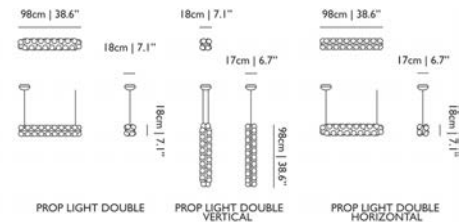

Cable Colour: Transparent
Canopy: Matching Steel Cylinder

PROP LIGHT DOUBLE

	code	rrp (excl. VAT)	Assortment Category	m3	weight (incl. packaging)	colli	in stock
Prop light, Double 2000K	MOLPR0SD36W	€1.888,00	LIGHTING	0.12	10,0 kg | 22,0 lb	1	•
Prop light, Double 2700K	8718282293974	€1.888,00	LIGHTING	0.12	10,0 kg | 22,0 lb	1	•
Prop light, Double Horizontal 2000K	MOLPR0DH36W	€1.888,00	LIGHTING	0.12	10,0 kg | 22,0 lb	1	•
Prop light, Double Horizontal 2700K	MOLPR0DH36WA	€1.888,00	LIGHTING	0.12	10,0 kg | 22,0 lb	1	10W
Prop light, Double Horizontal 2700K	8718282293691	€1.888,00	LIGHTING	0.12	10,0 kg | 22,0 lb	1	•
Prop light, Double Vertical 2000K	MOLPR0DV36W	€1.888,00	LIGHTING	0.12	10,0 kg | 22,0 lb	1	10W
Prop light, Double Vertical 2700K	8718282293868	€1.888,00	LIGHTING	0.12	10,0 kg | 22,0 lb	1	10W

Designer
Bertjan Pot, 2013

Material
HIPS housing; PMMA lightguide; Glass bulbs

Colours
RAL 9016 (Traffic white)

Prop Light spreads its light through a LED light source with specially developed optics. All versions are dimmable.

Input voltage: 110-240V ~50Hz
Power consumption: MAX 21W
Colour Temperature: 2000/2700K / CRI 80
Dimmable: Mains dimmable, see website for dimming advice.
Luminous flux (Lumen, lm): 1600 lm
Light source: 36 LEDs
Cable Length: 4.00 m
Cable Colour: Transparent
Canopy: Plastic Pebble in matching colour