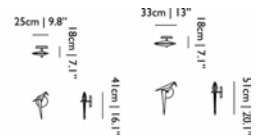

Material

Brass painted aluminium and polypropylene paper

Input voltage: 100-240V ~ 50/60Hz

Power consumption: MAX 5W

Colour Temperature: 2700K / CRI 80

Luminous flux (Lumen, lm): 150 lm

Cable Length: 1.50 m

Cable Colour: Black