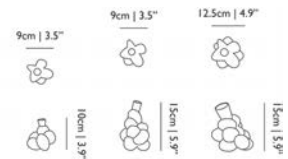

Designer
Marcel Wanders, 1997

Developed in a project with Droog Design & Rosenthal.

Material
Unglazed porcelain outside, white glazed inside

Colours
White

MENORAH BOLD

	code	rrp (excl. VAT)	Assortment Category	m3	weight (incl. packaging)	colli	in stock
Menorah Bold, black RAL 9005	8718282337999	€306,00	ACCESSORIES	0.09	6,0 kg 13,2 lb	1	•