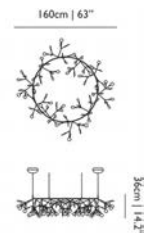

HERACLEUM SMALL BIG O

	code	rrp (excl. VAT)	Assortment Category	m3	weight (incl. packaging)	colli	in stock
Heracleum The Small Big O, copper	8718282296319	€6.269,00	LIGHTING	1.15	23,0 kg | 50,7 lb	1	•
Heracleum The Small Big O, nickel	8718282296326	€6.269,00	LIGHTING	1.15	23,0 kg | 50,7 lb	1	•
Heracleum The Small Big O, copper, 10 MTR CABLE	8718282296296	€6.491,00	LIGHTING	1.15	23,0 kg | 50,7 lb	1	5W
Heracleum The Small Big O, nickel, 10 MTR CABLE	8718282296302	€6.491,00	LIGHTING	1.15	23,0 kg | 50,7 lb	1	5W

Designer
Bertjan Pot, 2014

Powered through Electrosandwich® by Marcel Wanders. Minimum of 30cm/11,8" from ceiling. Each canopy includes a power-supply.

Material
Metal thin wire frame, polycarbonate lenses, ultra thin suspension wire

Input voltage: 220-240V ~ 50/60Hz
Power consumption: MAX 25W
Lampholder: Solid State LED
Colour Temperature: 2700K / CRI 80
Dimmable: Mains dimmable, see website for dimming advice.
Luminous flux (Lumen, lm): 700 lm
Light source: 90 LEDS
Cable Length: 4.00 m
Cable Colour: Transparent
Canopy: 2x Plastic Pebble in matching colour