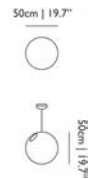

Material

Fibreglass soaked in epoxy resin, chromed steel pendant

Colour Temperature: 2700K / CRI >90
Dimmable: Mains dimmable
Luminous flux (Lumen, lm): 805 lm
Light source: 60W MAX type G, 10W LED light included
Cable Length: 4.00 m (10 m cable on request)

Cable Colour: Black
Canopy: Plastic Pebble, same colour as the shade