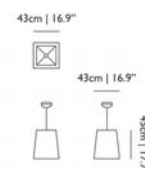

Designer

Marcel Wanders, 1999

Material

PVC/cotton laminate on metal structure

Input voltage: 220-240V ~ 50/60Hz
 Lampholder: 1 x E27
 Light source: 60W MAX type A (not included)
 Cable Length: 4.00 m
 Cable Colour: Black
 Canopy: Plastic canopy, same colour as the shade