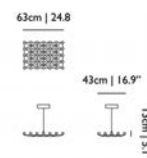

SUSPENSION LAMPS

SPACE-FRAME S

	code	rrp (excl. VAT)	Assortment Category	m3	weight (incl. packaging)	colli	in stock
Space-Frame small, copper (incl set I)	MOLSF--S--CA	€2.292,00	LIGHTING	0.10	7,0 kg | 15,4 lb	I	•
Space-Frame small, nickel (incl set I)	MOLSF--S--NA	€2.292,00	LIGHTING	0.10	7,0 kg | 15,4 lb	I	•
Space-Frame small, copper (incl set I) 10 MTR CABLE	MOLSF10S--CA	€2.427,00	LIGHTING	0.10	7,0 kg | 15,4 lb	I	10W
Space-Frame small, nickel (incl set I) 10 MTR CABLE	MOLSF10S--NA	€2.427,00	LIGHTING	0.10	7,0 kg | 15,4 lb	I	10W
parts Space Frame, suspension pole 50cm/17" Copper	MO-PALI000027	€58,00	LIGHTING	0.01	1,0 kg | 2,2 lb	I	•
parts Space Frame, suspension pole 50cm/17" Nickel	MO-PALI000026	€58,00	LIGHTING	0.01	1,0 kg | 2,2 lb	I	•

Designer

Marcel Wanders, 2014

Material

Stainless Steel, PC, Steel, ABS

Powered through Electrosandwich® by Marcel Wanders. Suspension poles included with set I: 2x50cm, 2x15cm, 2x10cm (150cm total) finished in matching colour. Minimum of 30cm/11,8" from ceiling.

Input voltage: 220-240V ~ 50/60Hz
Power consumption: MAX 9W
Lampholder: Solid State LED
Colour Temperature: 2700K / CRI 80
Dimmable: Mains dimmable, see website for dimming advice.
Luminous flux (Lumen, lm): 163 lm
Light source: 34 LEDS
Cable Length: 4.00 m
Cable Colour: Transparent
Canopy: Matching Steel Cylinder