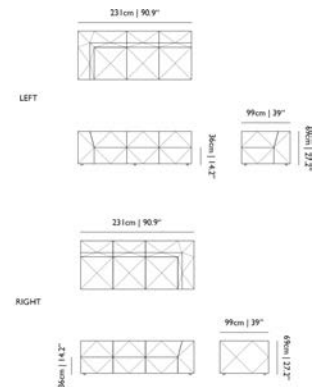

Designer

Marcel Wanders, 2018

Material

Wood, Steel springs, Foam

This is a multi-element sofa system! For exact measurements for each composition and to create your own composition we invite you to go to <https://www.mooodi.com/bff-sofa> and use the product configurator.