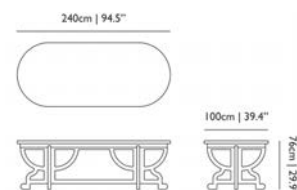

Colours

White, RAL 7044 (Silk grey)