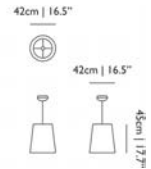

ROUND LIGHT

	code	rrp (excl. VAT)	Assortment Category	m3	weight (incl. packaging)	colli	in stock
Round Light, black	MOLRL-----B	€256,00	LIGHTING	0.11	4,0 kg | 8,8 lb	1	•
Round Light, white	MOLRL-----W	€267,00	LIGHTING	0.11	4,0 kg | 8,8 lb	1	•

Designer
Marcel Wanders, 1998

Material
PVC/viscose laminate and a metal frame structure, chromed steel pendant.

Input voltage: 220-240V ~ 50/60Hz
Lampholder: 1 x E27
Light source: 60W MAX type G
Cable Length: 4.00 m
Cable Colour: Black
Canopy: Plastic Pebble, same colour as the shade