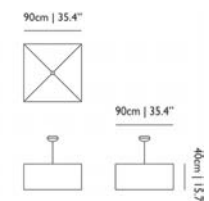

Material

PVC/viscose laminate on metal frame, chromed steel pendant, diffuser: pvc/viscose laminate