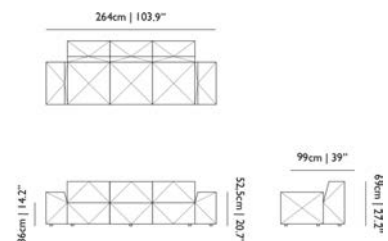

BFF TRIPLE SEATER LOW ARMREST

	code	rrp (excl. VAT)	Assortment Category	m3	weight (incl. packaging)	colli	in stock
BFF Triple Seater TE01 Low Cat I	PBFF-TE01I	€4.114,00	MTO FURNITURE	2.13	117,0 kg | 257,9 lb	1	7W
BFF Triple Seater TE01 Low Cat II	PBFF-TE01II	€4.338,00	MTO FURNITURE	2.13	117,0 kg | 257,9 lb	1	7W
BFF Triple Seater TE01 Low Cat III	PBFF-TE01III	€4.527,00	MTO FURNITURE	2.13	117,0 kg | 257,9 lb	1	7W
BFF Triple Seater TE01 Low Cat IV	PBFF-TE01IV	€4.827,00	MTO FURNITURE	2.13	117,0 kg | 257,9 lb	1	7W
BFF Triple Seater TE01 Low Cat V	PBFF-TE01V	€5.454,00	MTO FURNITURE	2.13	117,0 kg | 257,9 lb	1	7W
BFF Triple Seater TE01 Low Cat LI	PBFF-TE01LI	€5.312,00	MTO FURNITURE	2.13	117,0 kg | 257,9 lb	1	7W
BFF Triple Seater TE01 Low Cat LII	PBFF-TE01LII	€5.832,00	MTO FURNITURE	2.13	117,0 kg | 257,9 lb	1	7W
BFF Triple Seater TE01 Low Cat LIII	PBFF-TE01LIII	€6.999,00	MTO FURNITURE	2.13	117,0 kg | 257,9 lb	1	7W

Designer
Marcel Wanders, 2018

Material
Wood, Steel springs, Foam

This is a multi-element sofa system! For exact measurements for each composition and to create your own composition we invite you to go to <https://www.moool.com/bff-sofa> and use the product configurator.