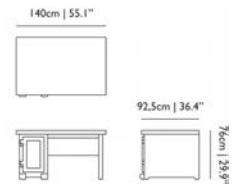

DESK & SECRETARIES

PAPER DESK 140

Paper Desk 140, LHS, white
Paper Desk 140, RHS, white

code	rrp (excl. VAT)
MOTPD-LI40W	€2.669,00
MOTPD-RI40W	€2.669,00

Assortment Category	m3	weight (incl. packaging)	colli	in stock
QSP FURNITURE	0.95	50,0 kg | 110,2 lb	2	•
QSP FURNITURE	0.95	50,0 kg | 110,2 lb	2	•

Designer
Studio Job, 2013

Top always oak veneer. LHS: Cabinet on left hand side. RHS: Cabinet right hand side.

Material
Wood and cardboard finished with paper and polyurethane (PU) lacquered; Oak veneer top

Colours
White