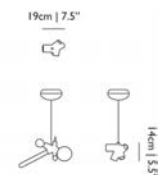

Material

Polybutylene Terephthalate (PBT)

Input voltage: 220-240V ~ 50/60Hz
Lampholder: 3x E27, 2x E14
Dimmable: Mains dimmable, see website for dimming advice.
Light source: 60W MAX E27, 40W MAX E14, 15W MAX E14
Cable Length: 4.00 m (10 m cable on request)

Cable Colour: White
Canopy: Plastic white pebble