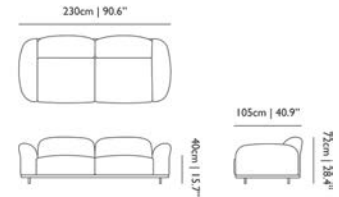

SOFAS

CLOUD SOFA

	code	rrp (excl. VAT)	Assortment Category	m3	weight (incl. packaging)	colli	in stock
Cloud Sofa Cat I	PCLOUSOFAI	€4.822,00	MTO FURNITURE	2.07	113,0 kg | 249,1 lb	1	10W
Cloud Sofa Cat II	PCLOUSOFALII	€5.099,00	MTO FURNITURE	2.07	113,0 kg | 249,1 lb	1	10W
Cloud Sofa Cat III	PCLOUSOFALIII	€5.334,00	MTO FURNITURE	2.07	113,0 kg | 249,1 lb	1	10W
Cloud Sofa Cat IV	PCLOUSOFALIV	€5.707,00	MTO FURNITURE	2.07	113,0 kg | 249,1 lb	1	10W
Cloud Sofa Cat V	PCLOUSOFAV	€6.485,00	MTO FURNITURE	2.07	113,0 kg | 249,1 lb	1	10W
Cloud Sofa Cat LI	PCLOUSOFALII	€6.633,00	MTO FURNITURE	2.07	113,0 kg | 249,1 lb	1	10W
Cloud Sofa Cat LII	PCLOUSOFALIII	€7.839,00	MTO FURNITURE	2.07	113,0 kg | 249,1 lb	1	10W
Cloud Sofa Cat LIII	PCLOUSOFALIII	€9.044,00	MTO FURNITURE	2.07	113,0 kg | 249,1 lb	1	10W

Designer
Marcel Wanders, 2012

Pillows to be ordered separately. See chapter "pillows".

Material

Steel frame, moulded foam and dacron upholstered, steel connectors.