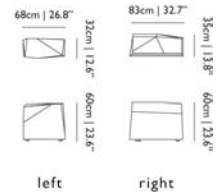

Designer
Maarten Baas, 2017

Material
Wood, foam, steel

This is a multi-element sofa system! For exact measurements for each composition and to create your own composition we invite you to use the product configurator for this sofa at <http://www.moool.com/SLTconfigurator>