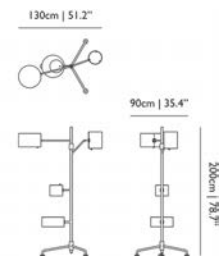

Up & down lighters and table.

Input voltage: 180-240V ~ 50/60Hz
 Power consumption: MAX 40W
 Lampholder: Solid State LED
 Colour Temperature: 2700K / CRI 80
 Dimmable: Hand dimmer each shade
 Luminous flux (Lumen, lm): 1200 lm
 Switch: On/off, Europlug
 Light source: 3 Power LEDs
 Cable Length: 3.00 m
 Cable Colour: Black