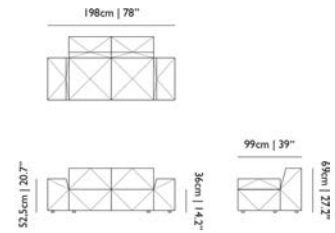

SOFAS

BFF DOUBLE SEATER LOW

	code	rrp (excl. VAT)	Assortment Category	m3	weight (incl. packaging)	colli	in stock
BFF Double Seater DE01 Low Cat I	PBFF-DE01I	€3.052,00	MTO FURNITURE	1.61	86,0 kg | 189,6 lb	1	7W
BFF Double Seater DE01 Low Cat II	PBFF-DE01II	€3.235,00	MTO FURNITURE	1.61	86,0 kg | 189,6 lb	1	7W
BFF Double Seater DE01 Low Cat III	PBFF-DE01III	€3.391,00	MTO FURNITURE	1.61	86,0 kg | 189,6 lb	1	7W
BFF Double Seater DE01 Low Cat IV	PBFF-DE01IV	€3.638,00	MTO FURNITURE	1.61	86,0 kg | 189,6 lb	1	7W
BFF Double Seater DE01 Low Cat V	PBFF-DE01V	€4.154,00	MTO FURNITURE	1.61	86,0 kg | 189,6 lb	1	7W
BFF Double Seater DE01 Low Cat LI	PBFF-DE01LI	€3.967,00	MTO FURNITURE	1.61	86,0 kg | 189,6 lb	1	7W
BFF Double Seater DE01 Low Cat LII	PBFF-DE01LII	€4.393,00	MTO FURNITURE	1.61	86,0 kg | 189,6 lb	1	7W
BFF Double Seater DE01 Low Cat LIII	PBFF-DE01LIII	€5.285,00	MTO FURNITURE	1.61	86,0 kg | 189,6 lb	1	7W

Designer
Marcel Wanders, 2018

Material
Wood, Steel springs, Foam

This is a multi-element sofa system! For exact measurements for each composition and to create your own composition we invite you to go to <https://www.moool.com/bff-sofa> and use the product configurator.