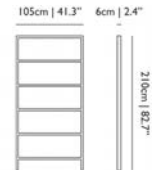

Designer
Marcel Wanders, 2002

Does not brace to wall, leans only.

Material
Stained: Solid Oak | Lacquered: Beech

PAPER BUFFET

	code	rrp (excl. VAT)	Assortment Category	m3	weight (incl. packaging)	colli	in stock
Paper Buffet, RAL 5008	MOCPCBUF5008	€2.744,00	QSP FURNITURE	0.70	62,0 kg 136,7 lb	3	•
Paper Buffet, patch #02	MOCPCBUF---P	€3.098,00	QSP FURNITURE	0.70	62,0 kg 136,7 lb	3	•
Paper Buffet, white	MOCPCBUF---W	€2.510,00	QSP FURNITURE	0.70	62,0 kg 136,7 lb	3	•