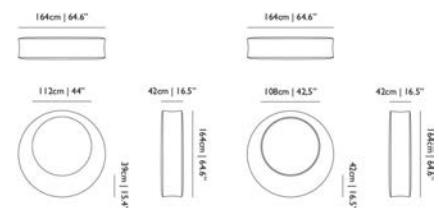

O.

O. Concrete
O. Light Grey
O. Terracotta
O. Upholstered Concrete Divina MD - 343
O. Upholstered Light Grey Divina Melange 3 - 120
O. Upholstered Terracotta Divina 3 - 552

code	rrp (excl. VAT)	Assortment Category	m3	weight (incl. packaging)	colli	in stock
MOSO-----D	€1.909,00	QSP FURNITURE	1.38	49,0 kg | 108,0 lb	1	•
MOSO-----L	€1.909,00	QSP FURNITURE	1.38	49,0 kg | 108,0 lb	1	•
MOSO-----T	€1.909,00	QSP FURNITURE	1.38	49,0 kg | 108,0 lb	1	•
8718282342092	€2.647,00	MTO FURNITURE	1.38	53,0 kg | 116,8 lb	1	8W
8718282342108	€2.647,00	MTO FURNITURE	1.38	53,0 kg | 116,8 lb	1	8W
8718282342115	€2.647,00	MTO FURNITURE	1.38	53,0 kg | 116,8 lb	1	8W

Designer
Marcel Wanders, 2016

For both indoor and outdoor use. Upholstered version for indoor use only.