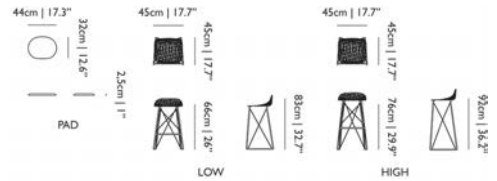

BAR STOOLS

CARBON BAR STOOL

	code	rrp (excl. VAT)	Assortment Category	m3	weight (incl. packaging)	colli	in stock
Carbon Bar Stool High	MOSCB-----	€790,00	QSP FURNITURE	0.20	5,0 kg | 11,0 lb	|	•
Carbon Bar Stool Low	8718282340173	€724,00	QSP FURNITURE	0.23	5,0 kg | 11,0 lb	|	•
Carbon Bar Stool pad, black	8718282343730	€94,00	QSP FURNITURE	0.01	1,0 kg | 2,2 lb	|	•

Designer
Bertjan Pot & Marcel Wanders, 2014

Bar Stool for indoor and outdoor use. Pad indoor use only.

Material
Carbon fiber soaked in epoxy resin

MONSTER BAR STOOL

	code	rrp (excl. VAT)	Assortment Category	m3	weight (incl. packaging)	colli	in stock
Monster Bar Stool Low DM 66cm	MOSMBX---DM	€1.314,00	MTO FURNITURE	0.31	13,0 kg | 28,7 lb	|	10W
Monster Bar Stool Low original black 66cm	MOSMBX----B	€1.314,00	QSP FURNITURE	0.31	13,0 kg | 28,7 lb	|	•
Monster Bar Stool DM 76cm	MOSMBX76-DM	€1.318,00	MTO FURNITURE	0.33	15,0 kg | 33,1 lb	|	10W
Monster Bar Stool original black 76cm	MOSMBX76--B	€1.318,00	QSP FURNITURE	0.33	15,0 kg | 33,1 lb	|	•

Designer
Marcel Wanders, 2010

See website for available Divana Melange Colours

Material
Divina Melange or Synthetic Leather, foam upholstered steel frame.