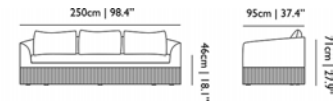

SOFAS

AMAMI SOFA

	code	rrp (excl. VAT)	Assortment Category	m3	weight (incl. packaging)	colli	in stock
Amami Sofa, Dark Grey	MOSAMSO---DG	€7.802,00	MTO FURNITURE	2.16	50,0 kg | 110,2 lb	1	10W
Amami Sofa, Blue	8718282343686	€7.802,00	MTO FURNITURE	2.16	50,0 kg | 110,2 lb	1	10W
Amami Sofa, Light Grey	8718282343709	€7.802,00	MTO FURNITURE	2.16	50,0 kg | 110,2 lb	1	10W

Designer
Lorenza Bozzoli, 2016

The 3 back cushions are included. Optional 5 pillow sets available.