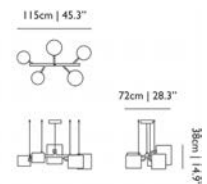

Designer
Atelier Van Lieshout, 2014

Available in different RAL colours. Minimum of 30cm/11,8" from ceiling.

Material
Aluminium with structured matt powdercoating.

Input voltage: 220-240V ~ 50/60Hz
Power consumption: MAX 12W
Lampholder: Solid State LED
Colour Temperature: 2700K / CRI 80
Dimmable: Mains dimmable, see website for dimming advice.
Luminous flux (Lumen, lm): 1347 lm
Light source: 5 Power LEDs
Cable Length: 4.00 m
Cable Colour: Black
Canopy: Matching Steel Cylinder

Colours
RAL 9005 (Jet black), RAL 1004 (Golden yellow), RAL 1013 (Oyster white), RAL 1023 (Traffic yellow), RAL 1027 (Curry), RAL 2000 (Yellow orange), RAL 2004 (Pure orange), RAL 3003 (Ruby red), RAL 3012 (Beige red), RAL 3015 (Light pink), RAL 5003 (Sapphire blue), RAL 5008 (Grey blue), RAL 5024 (Pastel blue), RAL 6010 (Grass green), RAL 6021 (Pale green), RAL 7001 (Silver grey), RAL 7011 (Iron grey), RAL 7035 (Light grey), RAL 7044 (Silk grey), RAL 8001 (Ochre brown), RAL 8014 (Sepia brown), RAL 8016 (Mahogany brown), RAL 9010 (Pure white), RAL 9016 (Traffic white)