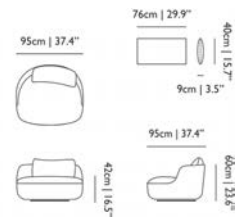

Material

Wooden frame covered in foam and dacron, the seat cushion is made in foam.