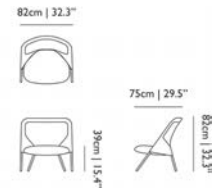

ARMCHAIRS

SHIFT LOUNGE CHAIR

	code	rrp (excl. VAT)	Assortment Category	m3	weight (incl. packaging)	colli	in stock
Shift Lounge Chair, blue grey	MOSSCLO2---	€745,00	QSP FURNITURE	0.13	16,0 kg | 35,3 lb	1	•
Shift Lounge Chair, bright red	MOSSCLO1---	€745,00	QSP FURNITURE	0.13	16,0 kg | 35,3 lb	1	•
Shift Lounge Chair, warm ochre	MOSSCLO3---	€745,00	QSP FURNITURE	0.13	16,0 kg | 35,3 lb	1	•

Designer

Jonas Forsman, 2014

The Foldable Shift Lounge Chair fits & shifts comfortably in any space, from a small metropolitan apartment to a villa.

Material

Steel frame powdercoated, foamed seat, polyester knitted covers