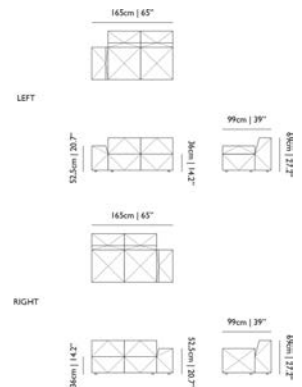

Designer
Marcel Wanders, 2018

Material
Wood, Steel springs, Foam

This is a multi-element sofa system! For exact measurements for each composition and to create your own composition we invite you to go to <https://www.mooodi.com/bff-sofa> and use the product configurator.