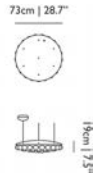

Designer

Bertjan Pot, 2013

Prop Light spreads its light through a LED light source with specially developed optics. All versions are dimmable.

Material

HIPS housing; PMMA lightguide; Glass bulbs

Input voltage: 110-240V ~50Hz
 Power consumption: MAX 10.3W
 Colour Temperature: 2000/2700K / CRI 80
 Dimmable: Mains dimmable, see website for dimming advice.
 Luminous flux (Lumen, lm): 1800 lm
 Light source: 18 LEDs
 Cable Length: 4.00 m
 Cable Colour: Transparent
 Canopy: Plastic Pebble in matching colour