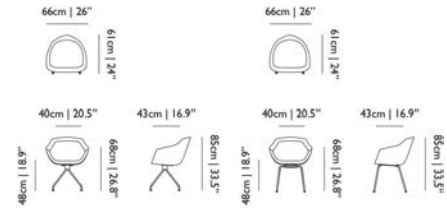

DINING CHAIRS

CANAL CHAIR TON SUR TON

	code	rrp (excl. VAT)	Assortment Category	m3	weight (incl. packaging)	colli	in stock
Shell Canal Chair, Anthracite	PCANALSH-AN	€743,00	MTO FURNITURE	0.20	7,0 kg | 15,4 lb	1	6W
Shell Canal Chair, Beige-Grey	PCANALSH-BG	€743,00	MTO FURNITURE	0.20	7,0 kg | 15,4 lb	1	6W
Shell Canal Chair, Red	PCANALSH-RD	€743,00	MTO FURNITURE	0.20	7,0 kg | 15,4 lb	1	6W
Base Canal Chair, Four-legged steel, chrome	PCANALBA-4L	€112,00	MTO FURNITURE	0.17	7,0 kg | 15,4 lb	1	6W
Base Canal Chair, Swivel steel, chrome	PCANALBA-SW	€185,00	MTO FURNITURE	0.17	7,0 kg | 15,4 lb	1	6W

Designer

Luca Nichetto, 2017

Available in various fabric colours. Shell colour refers to the inside of the shell. Select any combination of base and shell.

Material

Metal, Purcore molded with cut foam layer, upholstery Divina MD

CANAL CHAIR GALEA

	code	rrp (excl. VAT)	Assortment Category	m3	weight (incl. packaging)	colli	in stock
Shell Canal Chair, Galea Brown	PCANALSH-GB	€743,00	MTO FURNITURE	0.20	7,0 kg | 15,4 lb	1	6W
Shell Canal Chair, Galea Turquoise	PCANALSH-GT	€743,00	MTO FURNITURE	0.20	7,0 kg | 15,4 lb	1	6W
Shell Canal Chair, Galea White	PCANALSH-GW	€743,00	MTO FURNITURE	0.20	7,0 kg | 15,4 lb	1	6W
Base Canal Chair, Four-legged steel, chrome	PCANALBA-4L	€112,00	MTO FURNITURE	0.17	7,0 kg | 15,4 lb	1	6W
Base Canal Chair, Swivel steel, chrome	PCANALBA-SW	€185,00	MTO FURNITURE	0.17	7,0 kg | 15,4 lb	1	6W

Designer

Luca Nichetto, 2017

Available in various fabric colours. Shell colour refers to the inside of the shell. Select any combination of base and shell.