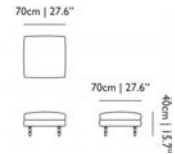

Designer

Marcel Wanders, 2005

Legs to be ordered separately. Cat I-LIII: fixed upholstery. Signature cover: Arredo

Material

Seater: steel base construction, CMHR foam upholstered. Signature Cover: fabric is teflon treated and has a fire retardant coating