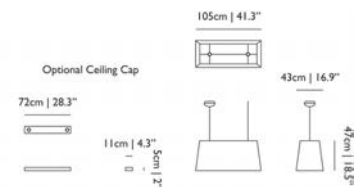

95cm | 37.4"

LOLITA

	code	rrp (excl. VAT)	Assortment Category	m3	weight (incl. packaging)	colli	in stock
Lolita, suspended, london rosé	MOLLOS----C	€686,00	LIGHTING	0.12	3,0 kg | 6,6 lb	1	•
Lolita, suspended, pink	MOLLOS----PA	€594,00	LIGHTING	0.12	3,0 kg | 6,6 lb	1	•
Lolita, suspended, white	MOLLOS----WA	€594,00	LIGHTING	0.12	3,0 kg | 6,6 lb	1	•

Designer
Nika Zupanc, 2008

The Lolita shade is characterized by a dainty polka dot edge.

Material
Injection moulded ABS shade.

Input voltage: 220-240V ~ 50/60Hz
Lampholder: 1 x E27
Light source: 20W MAX type A (not included)
Cable Length: 4.00 m
Cable Colour: Transparent
Canopy: Steel canopy in matching colour

37cm | 14.6"

LONG LIGHT

	code	rrp (excl. VAT)	Assortment Category	m3	weight (incl. packaging)	colli	in stock
Long Light, black	MOLLL-----B	€586,00	LIGHTING	0.29	8,0 kg | 17,6 lb	1	•
Long Light, white	MOLLL-----W	€586,00	LIGHTING	0.29	8,0 kg | 17,6 lb	1	•
Long/Oval Light canopy	MOLLLPLKAW-A	€176,00	LIGHTING	0.01	2,0 kg | 4,4 lb	1	•

Designer
Marcel Wanders, 1999

Optional ceiling cap is additional for this product. Please refer to the manual for more information.

Material
PVC/viscose laminate on metal structure, chromed steel pendant

Input voltage: 220-240V ~ 50/60Hz
Lampholder: 2 x E27
Light source: 60W MAX type A (not included)
Cable Length: 4.00 m
Cable Colour: Black
Canopy: Plastic canopy, same colour as the shade