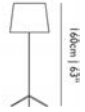

FLOOR LAMPS

DOUBLE SHADE

	code	rrp (excl. VAT)	Assortment Category	m3	weight (incl. packaging)	colli	in stock
Double Shade, black	MOLDS-----B	€634,00	LIGHTING	0.23	5,0 kg | 11,0 lb	1	•
Double Shade, white	MOLDS-----W	€634,00	LIGHTING	0.23	5,0 kg | 11,0 lb	1	•

Designer
Marcel Wanders, 1998

Material
Powder coated steel, shade: PVC/cotton laminate on metal structure

Input voltage: 220-240V ~ 50/60Hz
Lampholder: 1 x E27
Switch: On/off, Europlug
Light source: 60W MAX type A (not included)
Cable Length: 3.00 m
Cable Colour: Black

60cm | 23.6"