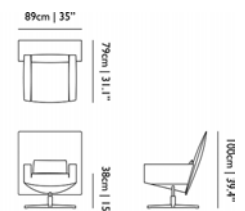

Material

Steel, HR foam