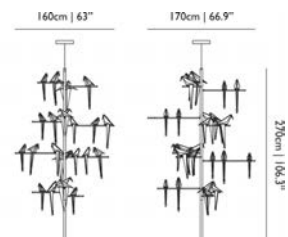

PERCH LIGHT TREE

Perch Light Tree dimmable 1-10V

code	rrp (excl. VAT)	Assortment Category	m3	weight (incl. packaging)	colli	in stock
8718282298184	€22.461,00	LIGHTING	7.19	225,0 kg | 496,0 lb	1	•

Designer
Umut Yamac, 2016

Solid State LED. Includes 15 small and 11 large birds.

Material
Brass painted aluminium and polypropylene paper

Input voltage: 100-240V ~ 50/60Hz
Power consumption: MAX 90W
Colour Temperature: 2700K / CRI 80
Dimmable: With 1-10 V dimmer only.
Luminous flux (Lumen, lm): 2340 lm
Cable Length: 10.00 m
Cable Colour: Black
Canopy: Matching Steel Cylinder