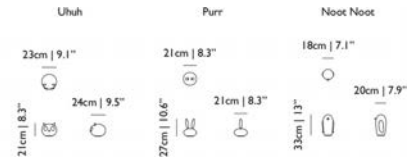

TABLE LAMPS

PET LIGHTS

	code	rrp (excl. VAT)	Assortment Category	m3	weight (incl. packaging)	colli	in stock
Pet Light, Noot Noot (penguin)	MOLPET01---	€473,00	LIGHTING	0.04	3,0 kg | 6,6 lb	1	•
Pet Light, Purr (rabbit)	8718282320014	€343,00	LIGHTING	0.04	3,0 kg | 6,6 lb	1	•
Pet Light, Uhuh (owl)	8718282314525	€473,00	LIGHTING	0.04	3,0 kg | 6,6 lb	1	•

Designer

Marcel Wanders, 2016

Material

Glass, Porcelain

Input voltage: 220-240V ~ 50/60Hz
Power consumption: MAX 4W
Lampholder: 1 x G9
Colour Temperature: 2700K / CRI 80
Dimmable: Yes, in cable
Luminous flux (Lumen, lm): 250 lm
Switch: Dimswitch, Europlug
Light source: 20W MAX, 4W LED light included
Cable Length: 2.50 m
Cable Colour: Transparent

RABBIT LAMP

	code	rrp (excl. VAT)	Assortment Category	m3	weight (incl. packaging)	colli	in stock
Rabbit Lamp, base, black	8718282300405	€171,00	LIGHTING	0.03	3,0 kg | 6,6 lb	1	•
Rabbit lamp, shade, black	8718282337906	€233,00	LIGHTING	0.04	1,0 kg | 2,2 lb	1	•

Designer

Front, 2006

Material

PVC / viscose laminate on metal frame shade with a closed top and a polyester Rabbit

Base and shade to be ordered separately. The black shade reflects light downwards onto the base, creating the impression of warm dense fur.

Input voltage: 220-240V ~ 50/60Hz
Lampholder: 1 x E14
Switch: On/off, Europlug
Light source: 40W MAX (not included)
Cable Length: 2.00 m
Cable Colour: Black

VALENTINE TABLE

	code	rrp (excl. VAT)	Assortment Category	m3	weight (incl. packaging)	colli	in stock
Valentine table lamp, black	MOLVATA---B	€1.477,00	LIGHTING	0.05	5,0 kg | 11,0 lb	1	•
Valentine table lamp, chrome	MOLVATA---C	€1.224,00	LIGHTING	0.05	5,0 kg | 11,0 lb	1	•
Valentine table lamp, gold	8718282347721	€1.275,00	LIGHTING	0.05	5,0 kg | 11,0 lb	1	•

Designer

Marcel Wanders, 2014

Material

Crystal clear blown glass with chromed or gold plated shade, transparent cord.

Valentine table lamp is equipped with a high power integrated LED light source and has a small dimmer button on top for smooth dimming.

Input voltage: 110-240V ~ 50Hz
Power consumption: MAX 12W
Lampholder: Solid State LED
Colour Temperature: 2700K / CRI 80
Luminous flux (Lumen, lm): 1100 lm
Switch: Push dimmer on top
Light source: 1 LED
Cable Length: 1.00 m
Cable Colour: Transparent