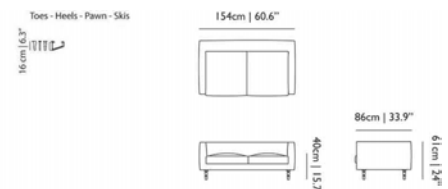

Designer
Marcel Wanders, 2005

Legs to be ordered separately. Cat I-LIII: fixed upholstery. Signature cover: Arredo