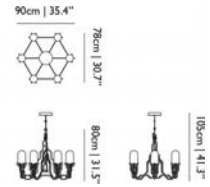

SUSPENSION LAMPS

PLANT CHANDELIER

	code	rrp (excl. VAT)	Assortment Category	m3	weight (incl. packaging)	colli	in stock
Plant Chandelier	8718282320458	€3.298,00	LIGHTING	0.84	28,0 kg | 61,7 lb	1	•
Plant Chandelier, 10 MTR	8718282320465	€3.426,00	LIGHTING	0.84	28,0 kg | 61,7 lb	1	10W

Designer
Kranen/Gille, 2018

Material
Steel, Glass

Input voltage: 208-277V ~ 50/60Hz
Power consumption: MAX 16W
Lampholder: Solid State LED
Colour Temperature: 2700K / CRI 80
Dimmable: Mains dimmable, see website for dimming advice
Light source: 8 LEDs
Cable Length: 4.00 m (10 m cable on request)

Cable Colour: Transparent
Canopy: Matching Steel Cylinder