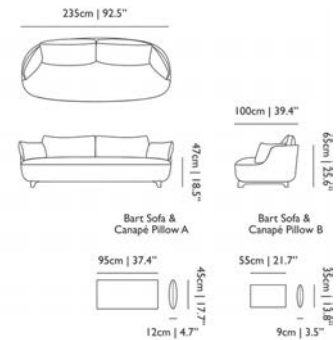

AMAMI SOFA

	code	rrp (excl. VAT)	Assortment Category	m3	weight (incl. packaging)	colli	in stock
Amami Sofa, Dark Grey	MOSAMSO---DG	€7.802,00	MTO FURNITURE	2.16	50,0 kg | 110,2 lb	1	10W
Amami Sofa, Blue	8718282343686	€7.802,00	MTO FURNITURE	2.16	50,0 kg | 110,2 lb	1	10W
Amami Sofa, Light Grey	8718282343709	€7.802,00	MTO FURNITURE	2.16	50,0 kg | 110,2 lb	1	10W

Designer
Lorenza Bozzoli, 2016

The 3 back cushions are included. Optional 5 pillow sets available.

Material

Frame: Wood, HR foam; Fabric: Velvet; Fringes: 100% Viscose

BART CANAPÉ

	code	rrp (excl. VAT)	Assortment Category	m3	weight (incl. packaging)	colli	in stock
Bart Canape Sofa Cat I	PBARTSOCAI	€4.499,00	MTO FURNITURE	1.51	89,0 kg | 196,2 lb	1	10W
Bart Canape Sofa Cat II	PBARTSOCAII	€4.852,00	MTO FURNITURE	1.51	89,0 kg | 196,2 lb	1	10W
Bart Canape Sofa Cat III	PBARTSOCAIII	€5.151,00	MTO FURNITURE	1.51	89,0 kg | 196,2 lb	1	10W
Bart Canape Sofa Cat IV	PBARTSOCAIV	€5.627,00	MTO FURNITURE	1.51	89,0 kg | 196,2 lb	1	10W
Bart Canape Sofa Cat V	PBARTSOCAV	€6.619,00	MTO FURNITURE	1.51	89,0 kg | 196,2 lb	1	10W
Bart Canape Sofa Cat LI	PBARTSOCALI	€6.815,00	MTO FURNITURE	1.51	89,0 kg | 196,2 lb	1	10W
Bart Canape Sofa Cat LII	PBARTSOCALII	€8.136,00	MTO FURNITURE	1.51	89,0 kg | 196,2 lb	1	10W
Bart Canape Sofa Cat LIII	PBARTSOCALIII	€9.898,00	MTO FURNITURE	1.51	89,0 kg | 196,2 lb	1	10W

Designer
Moooli Works | Bart Schilder, 2012

Including pillows, produced with removable covers for seat.