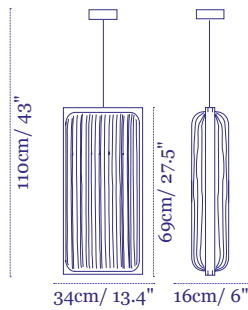

Simon Says Maybe Price €1,197
Pendant