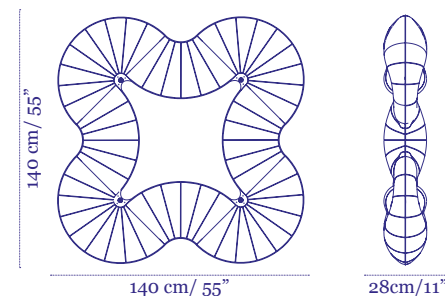

Rotini 140 x 140
Pendant Price €11,047