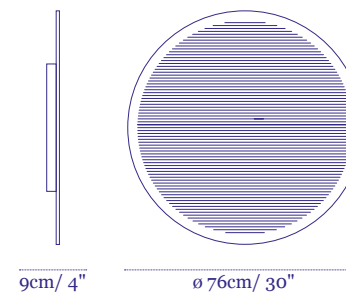

VAL 30

Wall fixture

Price

€2,600