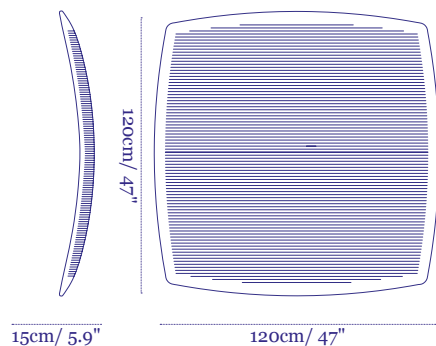

Simon Says No Price €1,199
Wall and Ceiling Fixture

Mino 18 Price €2,219
Floor lamp

VAL (Video Art Lamp) Collection

Manta Ray

Wall fixture

Price

€5,000

Manta Ray