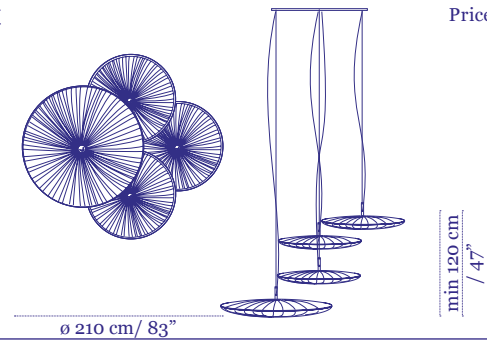

Price

€7,199

Stand By Quartet

Pendants composition 1

Shades:
2×90cm, 1×122cm, 1×156cm

Price

€16,200

Stand By Quartet

Pendants composition 2

Shades:
3×90cm, 1×120cm

Price

€14,300

Stand By Quartet

Pendants composition 3

Shades:
1×60cm, 1×68cm,
1×76cm, 1×84cm

Price