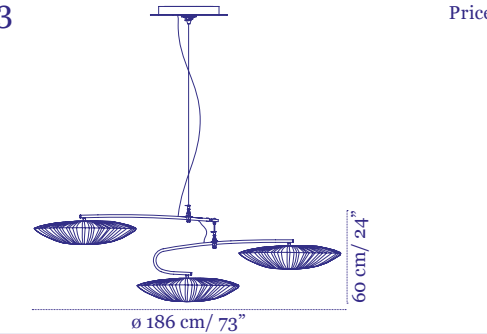

Stand By Mobile 3

Shades:
3×60cm