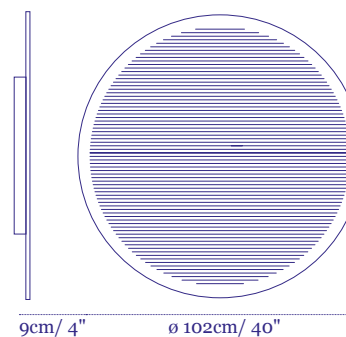

Wall fixture

Price

€2,600

VAL 40

Wall fixture

Price

€3,500

VAL 50