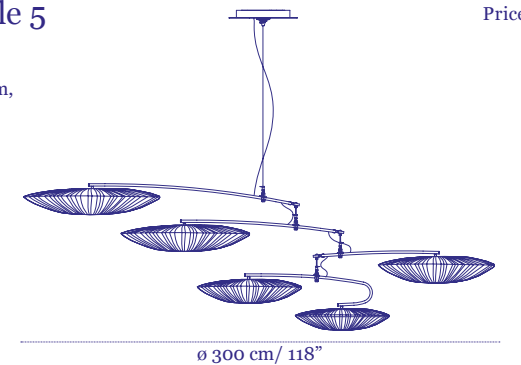

Pendants composition 2

Shades:
3×90cm, 1×120cm

Price

€14,300

Stand By Quartet

Pendants composition 3

Shades:
1×60cm, 1×68cm,
1×76cm, 1×84cm

Price

€9,499

Stand By Mobile 3

Shades:
3×60cm

Price

€7,975

Stand By Mobile 5

Shades:
1×60cm, 1×68cm, 1×76cm,
1×84cm, 1×90cm

Price