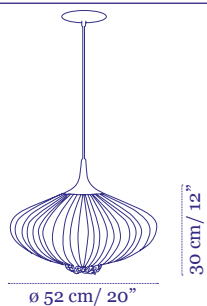

Suuria
Pendant Price €933