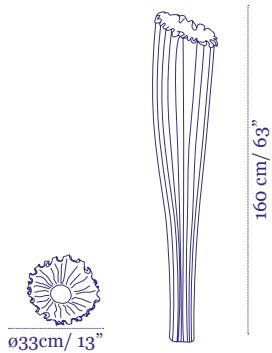

Horn
Floor Lamp