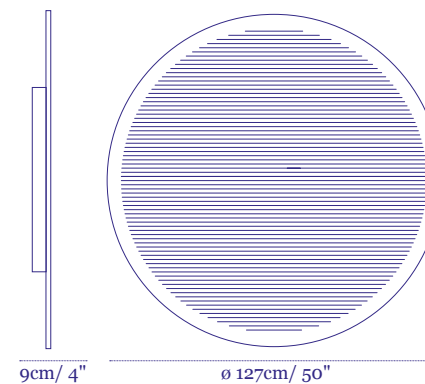

VAL 50

Wall fixture

Price

€5,000