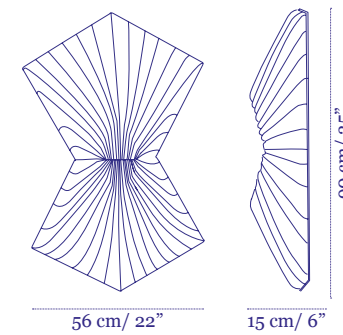

Mae West

Wall and Ceiling Fixture

Price €2,782

Set of 4 €8,903

Young

Wall and Ceiling Fixture

Price €2,554

Set of 4 €8,173