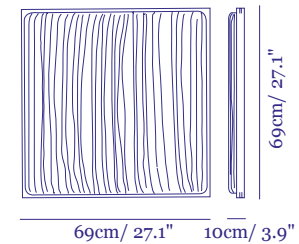

Simon Says No Price €1,199
Wall and Ceiling Fixture