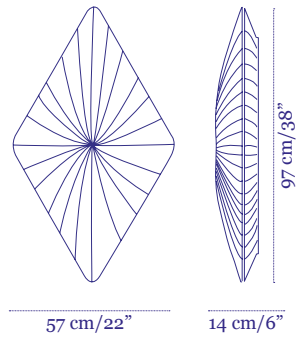

Mae West

Wall and Ceiling Fixture

Price €2,782

Set of 4 €8,903

Young

Wall and Ceiling Fixture

Price €2,554

Set of 4 €8,173