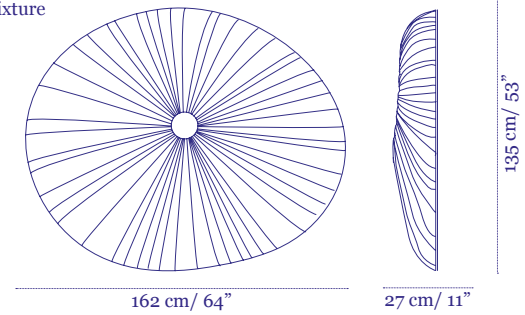

Sahara Wall
Wall and Ceiling Fixture