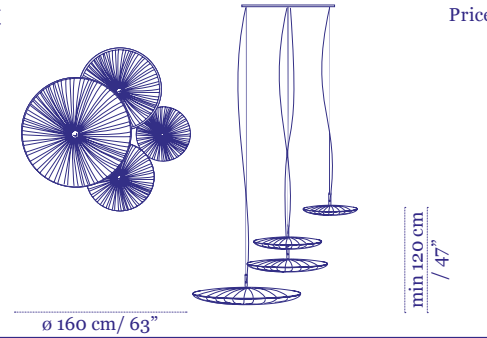

Price

€7,199

Stand By Quartet

Pendants composition 1

Shades:
2×90cm, 1×122cm, 1×156cm

Price

€16,200

Stand By Quartet

Pendants composition 2

Shades:
3×90cm, 1×120cm

Price

€14,300

Stand By Quartet

Pendants composition 3

Shades:
1×60cm, 1×68cm,
1×76cm, 1×84cm

Price