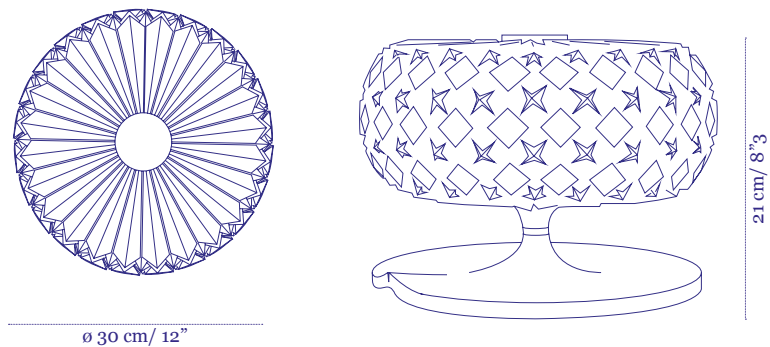

Molecules Collection

Price €4.050

Price €810

Price €870

Price €960

Price €870