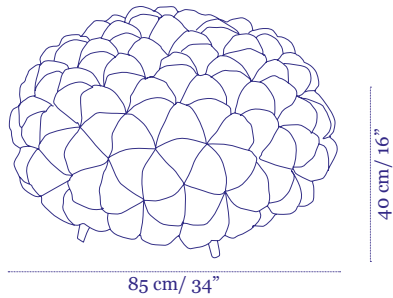

Please inquire for upholstery fabric options

Satala
Hammock

Price €6,499

Anana
Poof

Price €4,999

Anana
Bench

Price €4,999

Gladis
Love Seat