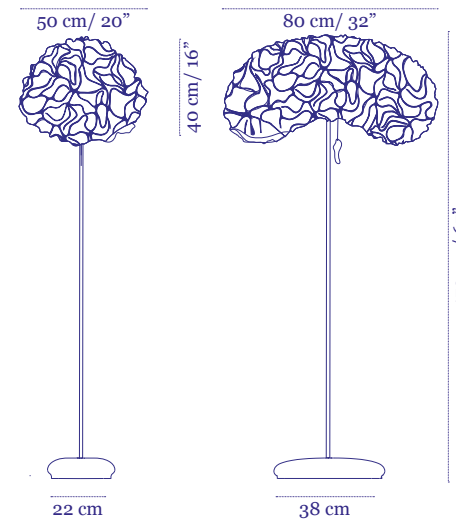

Price €3,600

Mimosa Flat
Pendant

Price €1,800

* Metal stem available in 65 cm sections, please advise required length of stem upon order request

Mimosa Floor
Floor Lamp

Price €1,980

Lucky Lamp
Custom size

Price €25,000