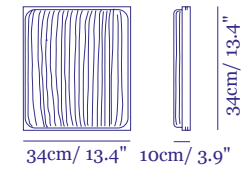

Simon Says Yes Price €939
Pendant

Simon Says Maybe Price €1,197
Pendant

Simon Says No Price €1,472
Pendant

Simon Says Yes Price €649
Wall and Ceiling Fixture

Simon Says Maybe Price €829
Wall and Ceiling Fixture