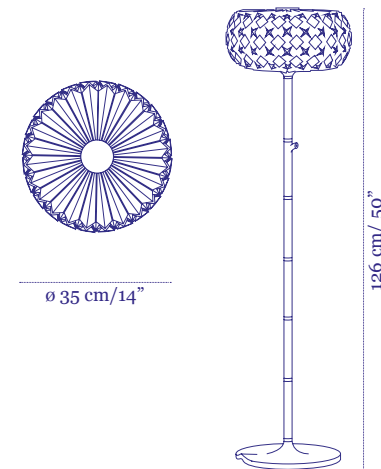

Molecules Collection

Price €4.050

Price €810

Price €870

Price €960

Price €870