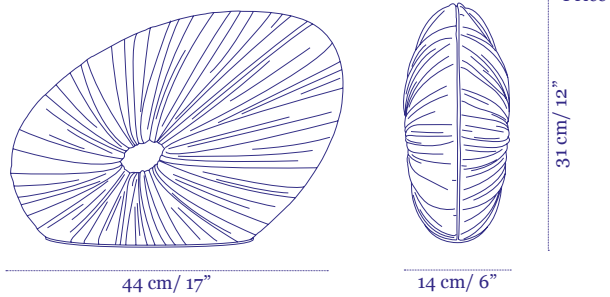

Grace 7
Mobile

Price €12,274

300 cm / 118"

230 cm / 91"

Orchestra Collection

Doe
Table Lamp

Soprano
Floor and Table Lamp

Sahara
Floor Lamp