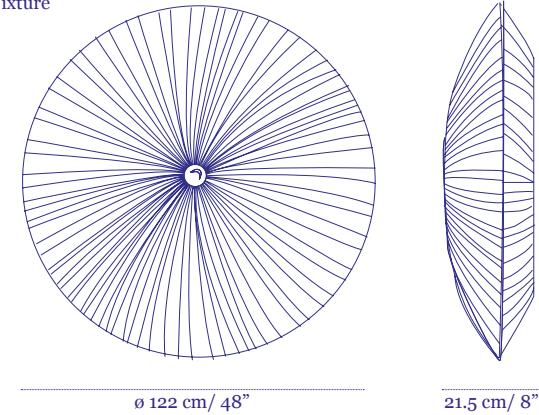

Stand By 122

Wall and Ceiling Fixture

Price €5,600