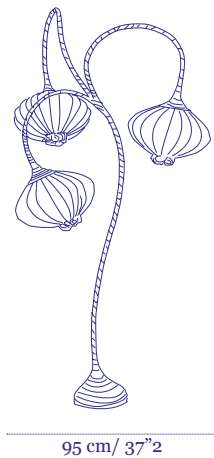

3 Palms

Chandelier

Price €4,200

Palm Tree

Floor Lamp

Price €5,600

5 Palms

Chandelier