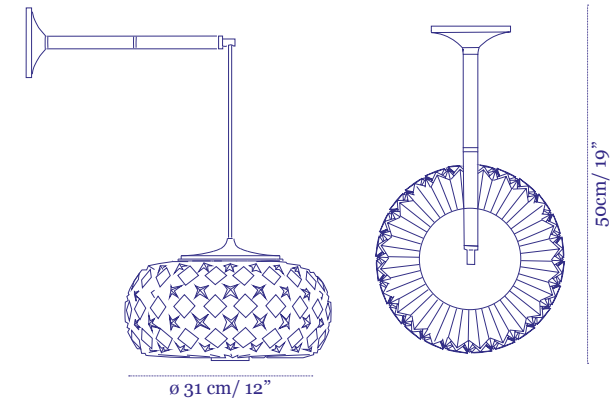

96 Molecules Wall
Wall Lamp

Price €870