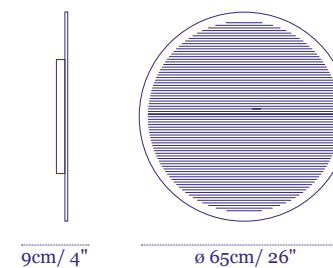

VAL 26

Wall

Price

€2,000