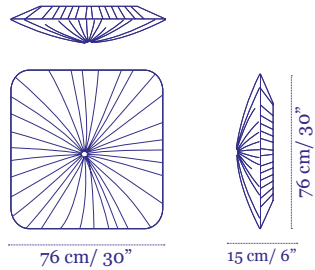

Nara 76

Wall and Ceiling Fixture

Price €3,120