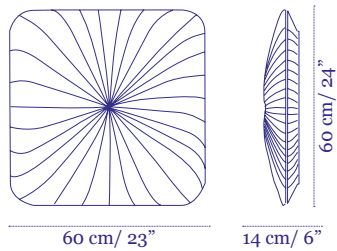

Mae West

Wall and Ceiling Fixture

Price €2,782

Set of 4 €8,903

Young

Wall and Ceiling Fixture

Price €2,554

Set of 4 €8,173