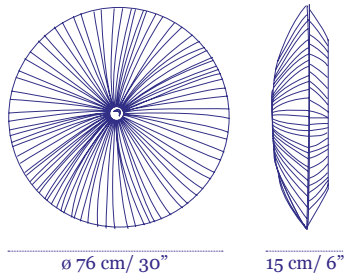

Stand By 76

Wall and Ceiling Fixture

Price €3,000