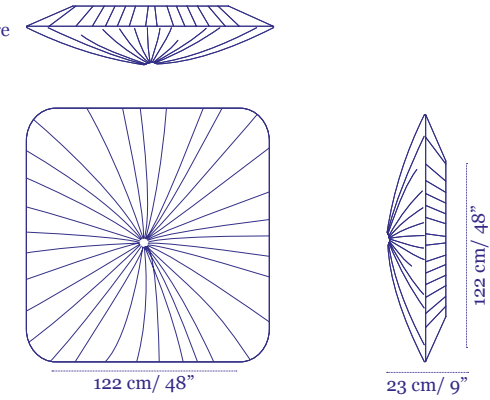

Nara 122

Wall and Ceiling Fixture

Price €4,500