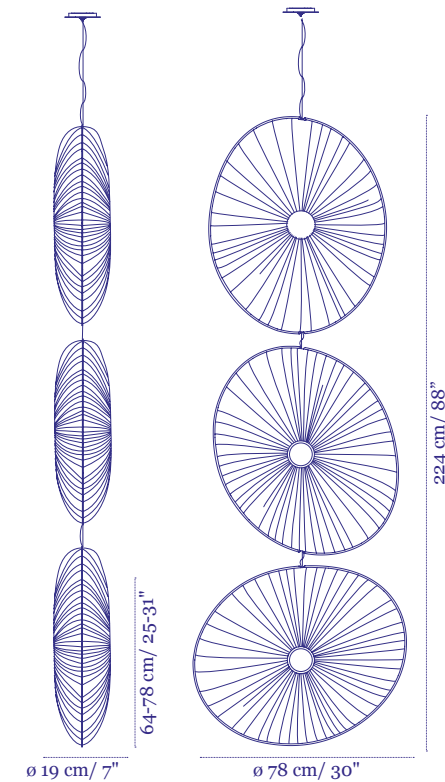

Gail 3

Mobile