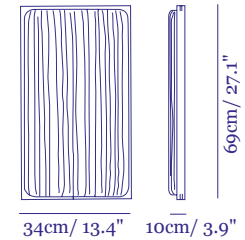

Simon Says Yes Price €939
Pendant

Simon Says Maybe Price €1,197
Pendant

Simon Says No Price €1,472
Pendant

Simon Says Yes Price €649
Wall and Ceiling Fixture

Simon Says Maybe Price €829
Wall and Ceiling Fixture