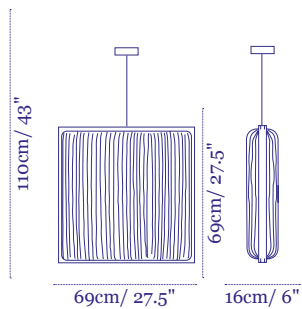

Simon Says No Price €1,472
Pendant