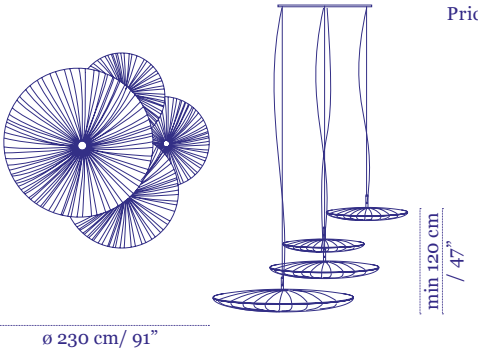

ø 109 cm / 43"

Price

€10,999

Stand By Trio

Pendants composition 3

Shades:
1×60cm, 1×76cm, 1×84cm

Ceiling plate

ø 109 cm / 43"

Price

€7,199

Stand By Quartet

Pendants composition 1

Shades:
2×90cm, 1×122cm, 1×156cm

Price

€16,200

Stand By Quartet