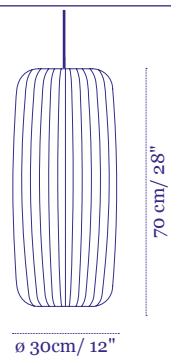

Wall fixture

Price

€5,000

ToTeM Collection

To, Te & M can be mounted one on top other easily. Please calculate the sum of the single suspended fixtures used in the desired composition.

To
Pendant Price €730