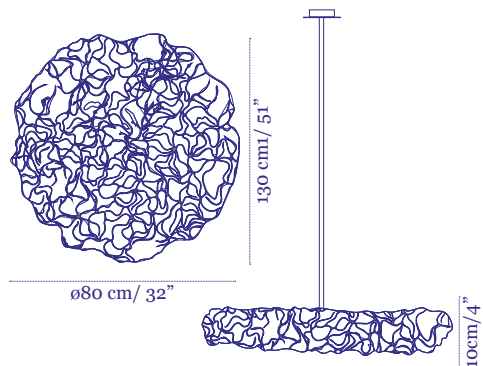

Price €3,600

Mimosa Flat
Pendant

Price €1,800

* Metal stem available in 65 cm sections, please advise required length of stem upon order request

Mimosa Floor
Floor Lamp

Price €1,980

Lucky Lamp
Custom size

Price €25,000