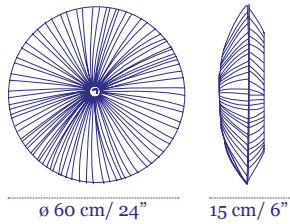

Stand By Collection

Stand By 60

Wall and Ceiling Fixture

Price €2,350