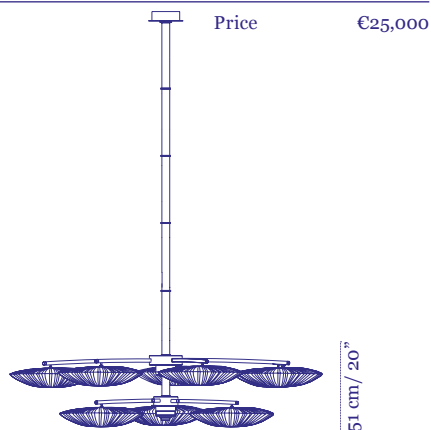

€9,499

Stand By Mobile 3

Shades:
3×60cm

Price

€7,975

Stand By Mobile 5

Shades:
1×60cm, 1×68cm, 1×76cm,
1×84cm, 1×90cm

Price

€17,117

Sunsa Collection

Sunsa 10

Shades:
10x60cm / 10x24"

ø 224 cm / 88"

Price €25,000

51 cm / 20"

Sunsa 10

Shades:
10x76cm / 10x30"

ø 254 cm / 100"

Price €30,000

51 cm / 20"

Sunsa 21

Shades:
21x60cm / 21x24"

ø 300 cm / 118"

109 cm / 43"