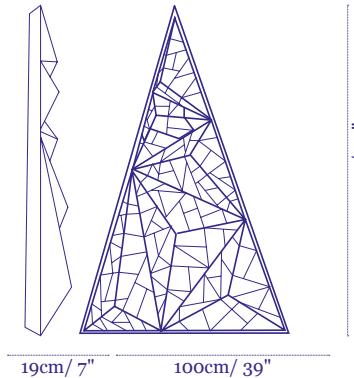

Silk or Polymer coating

Price

€5,210

Mino Collection

For Simon Says Duo or Simon Says Trio, please calculate the sum of the single suspended Simons used in the desired composition. The total price includes the suitable wooden canopy.