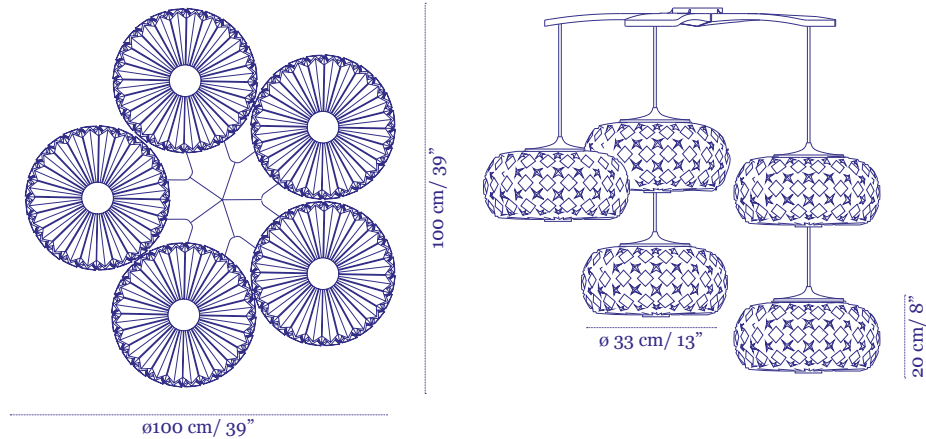

Molecules Collection

Molecules 5 Pendant
Pendant Lamp

Price €4.050

96 Molecules
Table Lamp