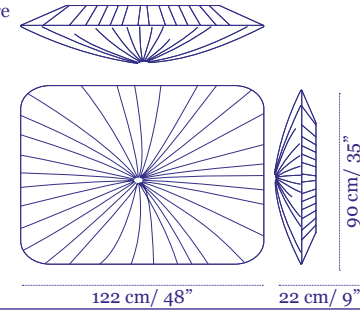

Nara 90x122

Wall and Ceiling Fixture

Price €4,060