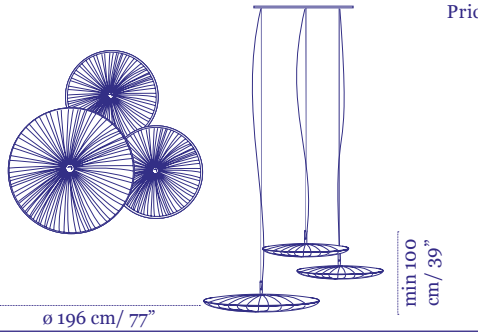

Pendant

ø 240 cm / 95"

27 cm / 11"

Price

€16,800

Stand By Trio

Pendants composition 1

Shades:
1×90cm, 1×122cm, 1×156cm

Ceiling plate

ø 109 cm / 43"

Price

€12,999

Stand By Trio

Pendants composition 2

Shades:
2×90cm, 1×122cm

Ceiling plate

ø 109 cm / 43"

Price

€10,999

Stand By Trio

Pendants composition 3

Shades:
1×60cm, 1×76cm, 1×84cm

Ceiling plate

ø 109 cm / 43"

Price

€7,199

Stand By Quartet

Pendants composition 1

Shades:
2×90cm, 1×122cm, 1×156cm

Price

€16,200

Stand By Quartet