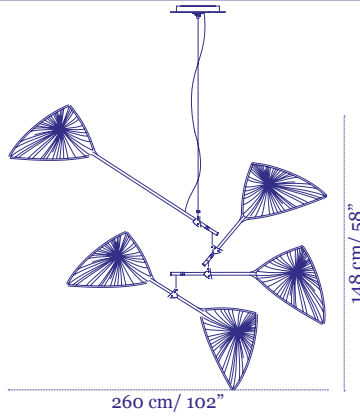

Avia 5
Mobile

Price €10,168

260 cm / 102"

148 cm / 58"

Avia 7
Mobile

Price €11,471

260 cm / 102"

290 cm / 114"