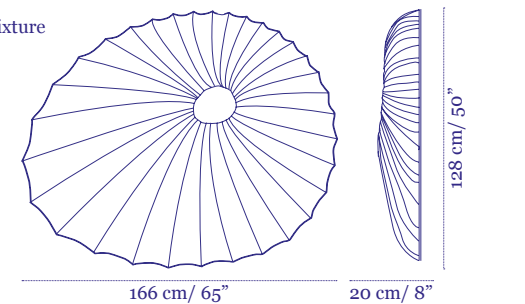

Sikus Wall
Wall and Ceiling Fixture