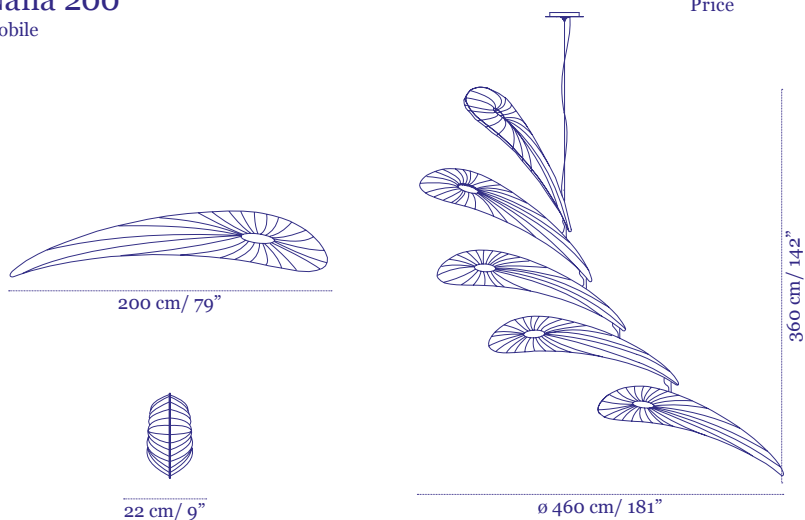

Nana 200

Mobile