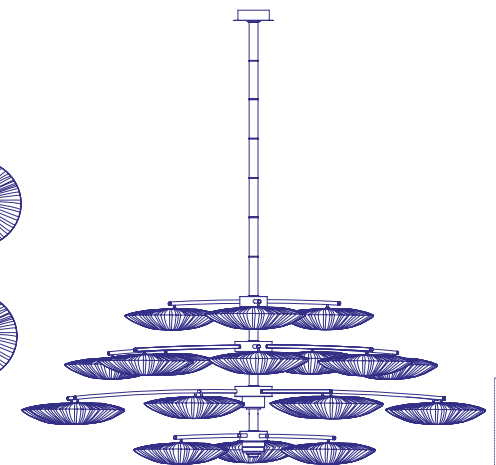

€17,117

Sunsa Collection

Sunsa 10

Shades:
10x60cm / 10x24"

ø 224 cm / 88"

Price €25,000

51 cm / 20"

Sunsa 10

Shades:
10x76cm / 10x30"

ø 254 cm / 100"

Price €30,000

51 cm / 20"

Sunsa 21

Shades:
21x60cm / 21x24"

ø 300 cm / 118"

109 cm / 43"

Price €52,000

Sunsa 21

Shades:
21x76cm / 21x30"

ø 330 cm / 129"

109 cm / 43"

Price €62,000

* Length of central tree by request up to 600cm / 19' 7"

Jewel Collection