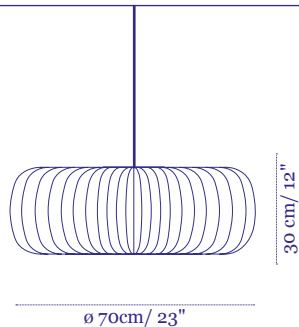

M
Pendant Price €730