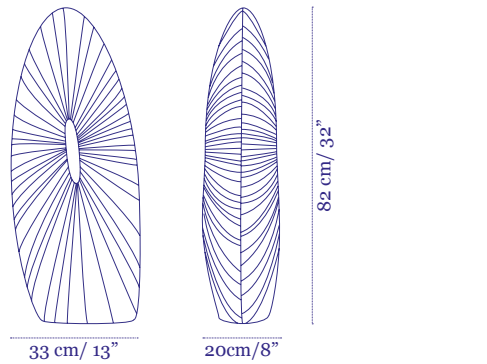

Grace 7
Mobile

Price €12,274

300 cm / 118"

230 cm / 91"

Orchestra Collection

Doe
Table Lamp

Soprano
Floor and Table Lamp

Sahara
Floor Lamp