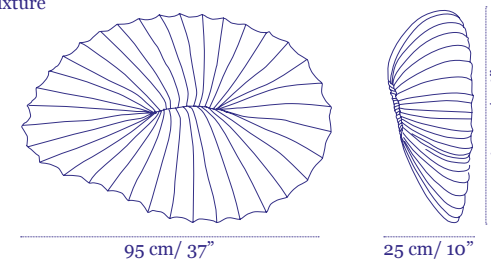

Fan
Wall Fixture

Price €450

Left or right options available

Coral

Wall and Ceiling Fixture

Price €2,560

The lamps in this page Dippa, Suuria, Suuria Son and Perlina makes wonderful clusters in many combinations of colors and shades. To calculate the price please sum the number and price of shades needed and add 20% for the ceiling plate. Please ask for more information.