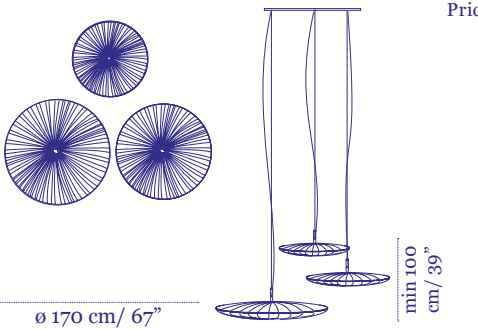

ø 109 cm / 43"

Price

€10,999

Stand By Trio

Pendants composition 3

Shades:
1×60cm, 1×76cm, 1×84cm

Ceiling plate

ø 109 cm / 43"

Price

€7,199

Stand By Quartet

Pendants composition 1

Shades:
2×90cm, 1×122cm, 1×156cm

Price

€16,200

Stand By Quartet

Pendants composition 2

Shades:
3×90cm, 1×120cm

Price

€14,300

Stand By Quartet

Pendants composition 3

Shades:
1×60cm, 1×68cm,
1×76cm, 1×84cm

Price