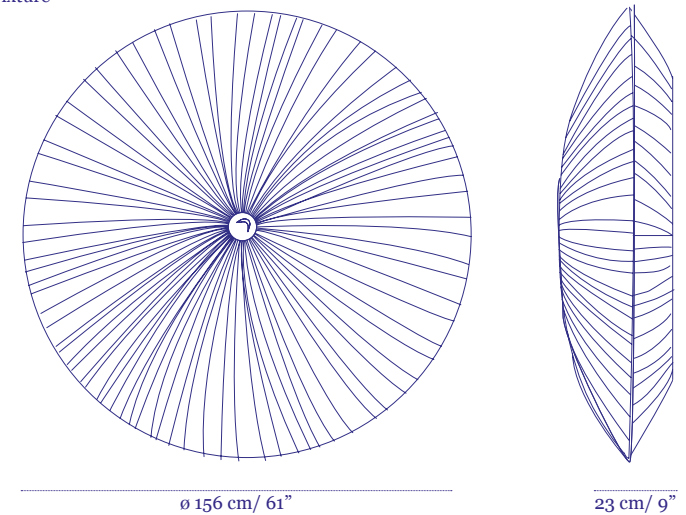

Stand By 156

Wall and Ceiling Fixture

Price €6,400