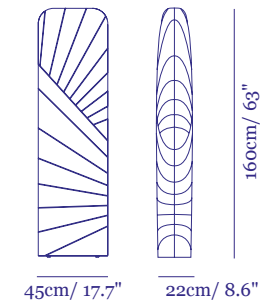

Mino 18 Price €2,219
Floor lamp