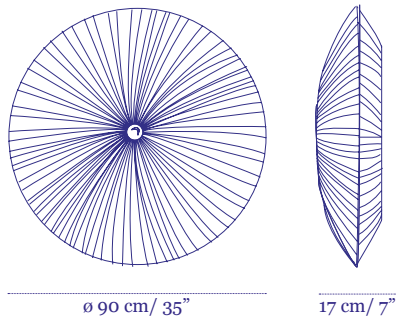

Stand By 90

Wall and Ceiling Fixture

Price €3,900