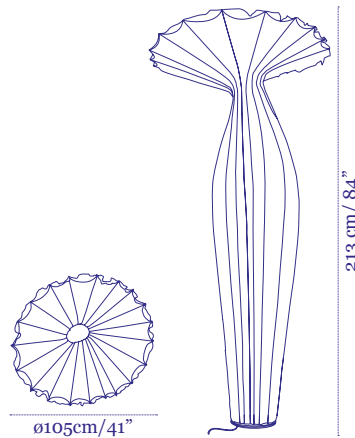

Wall and Ceiling Fixture

16 cm / 6"

67 cm / 26"

Price

€3,912

183 cm / 72"

Liana S.

Pendant

61 cm / 24"

40 cm / 16"

Price

€6,339

183 cm / 72"

Morning Glory Collection

Morning Glory
Floor Lamp

Price €4,500