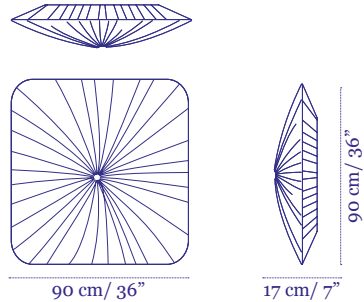

Nara 76

Wall and Ceiling Fixture

Price €3,120

Nara 90

Wall and Ceiling Fixture

Price €3,360

Nara 90x122

Wall and Ceiling Fixture