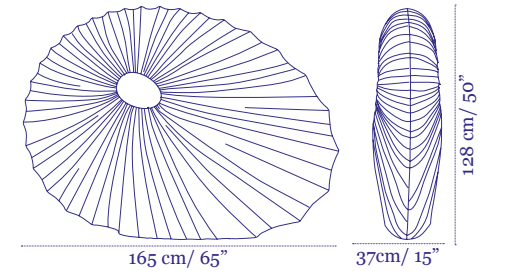

Sikus
Floor Lamp