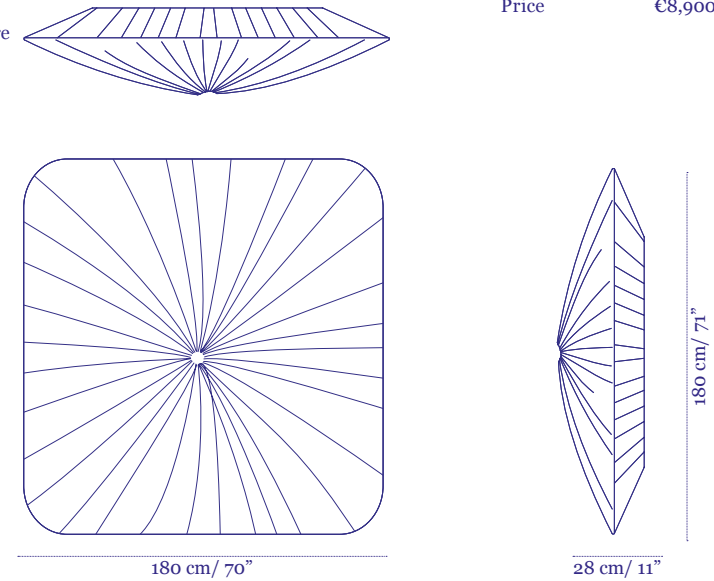

Nara 180

Wall and Ceiling Fixture

Price €8,900