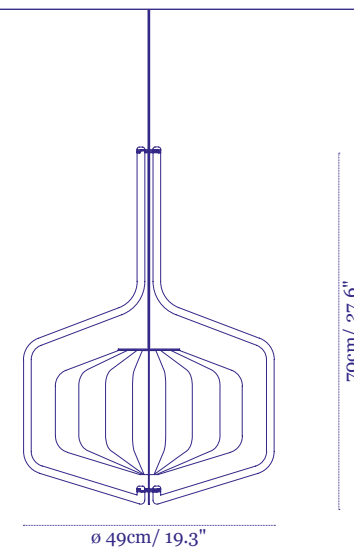

Inside Out #1
Pendant Price €299
Excluding bulb