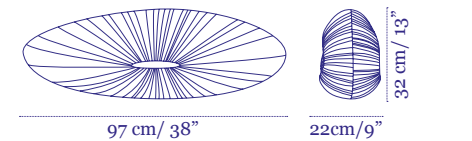

Sahara Wall
Wall and Ceiling Fixture

Sikus
Floor Lamp

Sikus Wall
Wall and Ceiling Fixture

Bassito
Floor and Table Lamp

Rigua

Floor and Table Lamp

76 cm / 30"

19cm / 7"