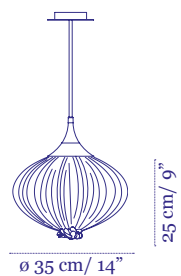

Suuria Son
Pendant Price €746