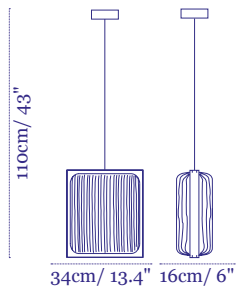

Mino Collection

For Simon Says Duo or Simon Says Trio, please calculate the sum of the single suspended Simons used in the desired composition. The total price includes the suitable wooden canopy.

Simon Says Yes Price €939
Pendant