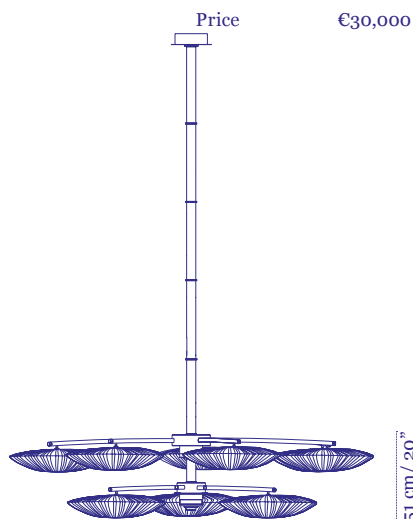

Pendants composition 2

Shades:
3×90cm, 1×120cm

Price

€14,300

Stand By Quartet

Pendants composition 3

Shades:
1×60cm, 1×68cm,
1×76cm, 1×84cm

Price

€17,117

Sunsa Collection

Sunsa 10

Shades:
10x60cm / 10x24"

ø 224 cm / 88"

Price €25,000

51 cm / 20"

Sunsa 10

Shades:
10x76cm / 10x30"

ø 254 cm / 100"

Price €30,000

51 cm / 20"

Sunsa 21

Shades:
21x60cm / 21x24"

ø 300 cm / 118"

109 cm / 43"