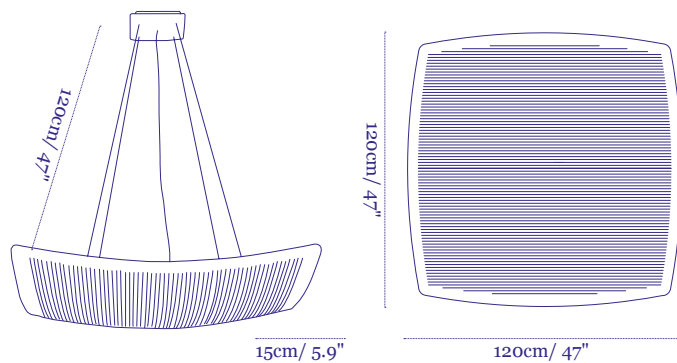

Manta Ray

Pendant

Price

€5,000