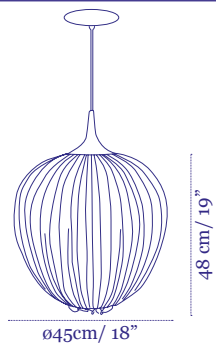

The lamps in this page Dippa, Suuria, Suuria Son and Perlina makes wonderful clusters in many combinations of colors and shades. To calculate the price please sum the number and price of shades needed and add 20% for the ceiling plate. Please ask for more information.

Dippa
Pendant Price €979