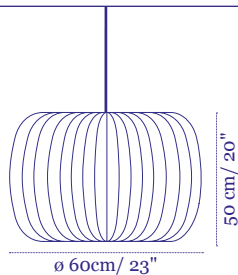

Te
Pendant Price €730