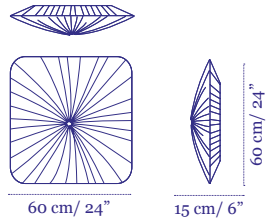

Nara Collection

Nara 60

Wall and Ceiling Fixture

Price €2,550