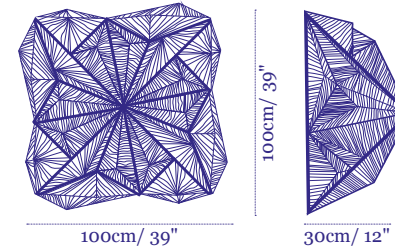

Zooid 1M

Wall or Ceiling fixture

Silk or Polymer coating