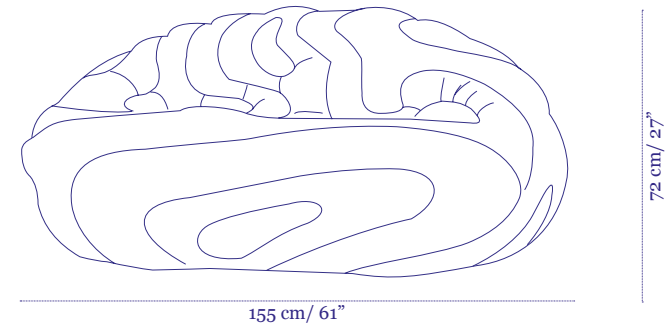

Price €6,499