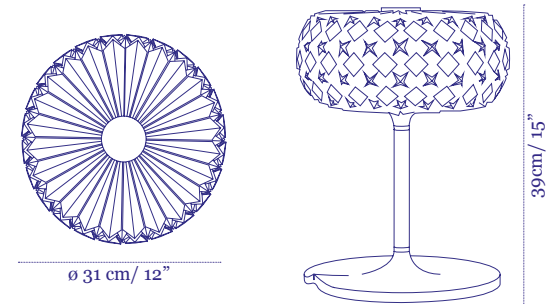

96 Molecules
Tall Table Lamp

Price €870

96 Molecules
Floor Lamp