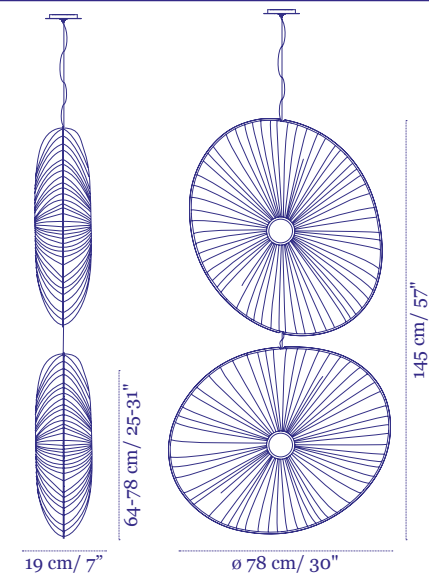

Gail 2

Mobile