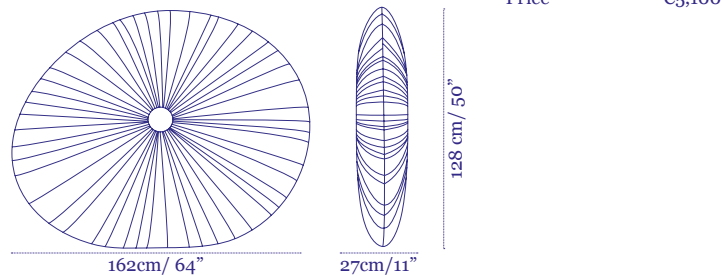

Grace 7
Mobile

Price €12,274

300 cm / 118"

230 cm / 91"

Orchestra Collection

Doe
Table Lamp

Soprano
Floor and Table Lamp

Sahara
Floor Lamp