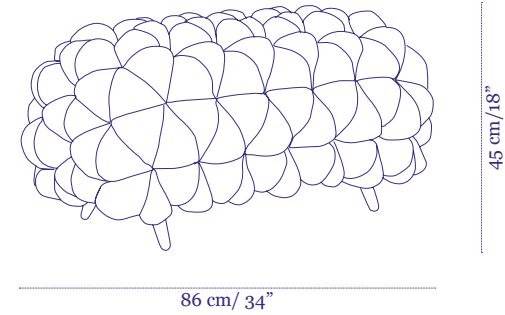

Please inquire for upholstery fabric options

Satala
Hammock

Price €6,499

Anana
Poof

Price €4,999

Anana
Bench

Price €4,999

Gladis
Love Seat