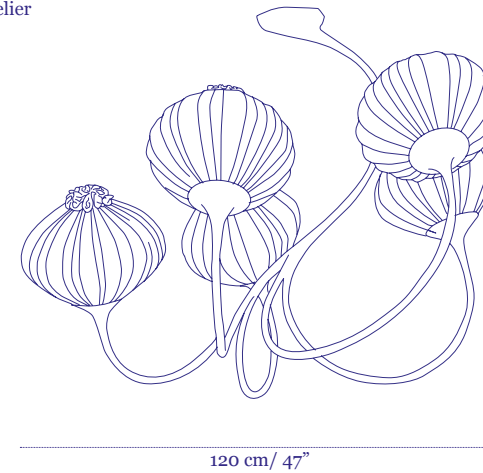

5 Palms

Chandelier

Price €6,200