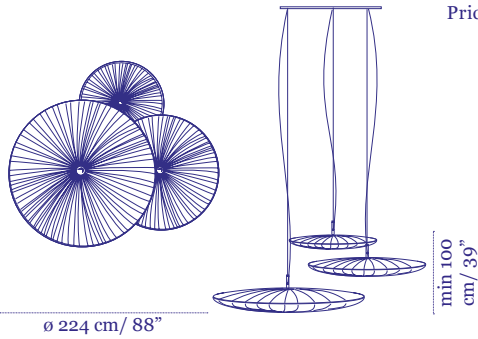

Stand By Trio

Pendants composition 1

Shades:
1×90cm, 1×122cm, 1×156cm

Ceiling plate

ø 109 cm / 43"