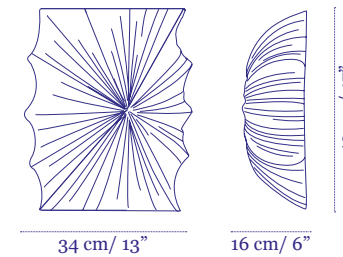

Zika

Wall and Ceiling Fixture

Price €1,444

Set of 4 €4,620