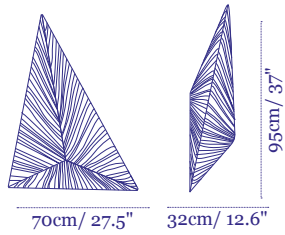

Zooid Collection

Zooid

Wall or Ceiling fixture

Silk or Polymer coating