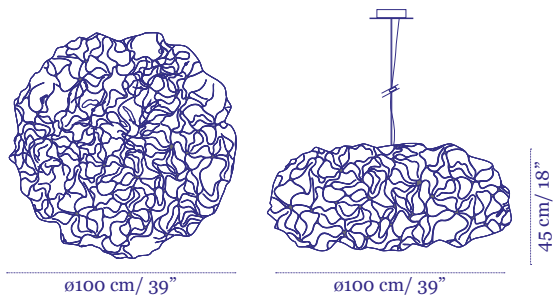

Price €3,600

Mimosa Flat
Pendant

Price €1,800

* Metal stem available in 65 cm sections, please advise required length of stem upon order request

Mimosa Floor
Floor Lamp

Price €1,980

Lucky Lamp
Custom size

Price €25,000