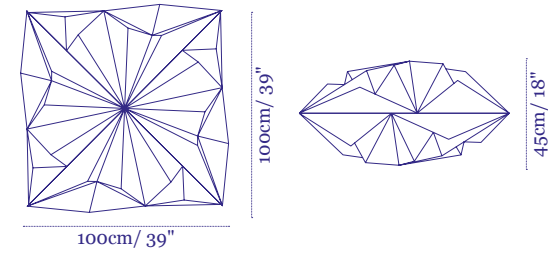

Zooid 1M

Pendant

Silk or Polymer coating