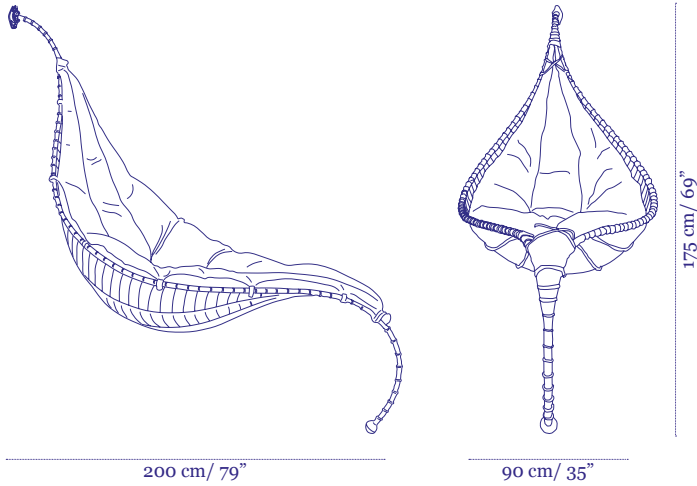

Please inquire for upholstery fabric options

Satala
Hammock

Price €6,499

Anana
Poof

Price €4,999

Anana
Bench

Price €4,999

Gladis
Love Seat