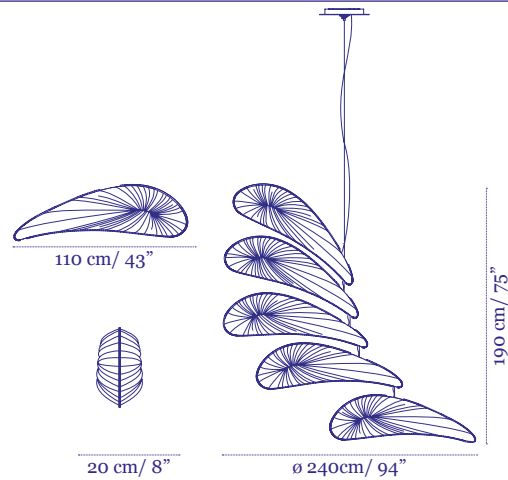

Jewel Collection

Nana 100

Mobile