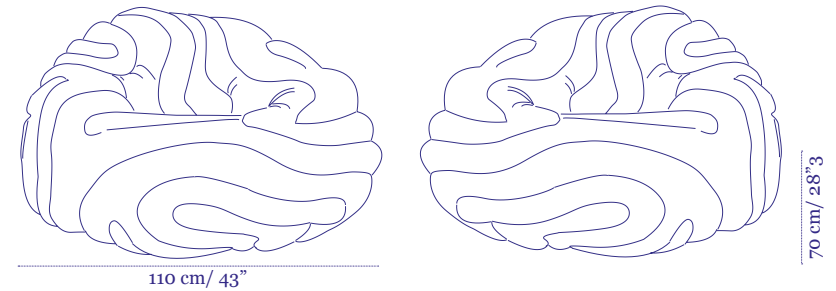

Gladis
Lounge Chair

Price €4,099

Right Left

Left or right options available